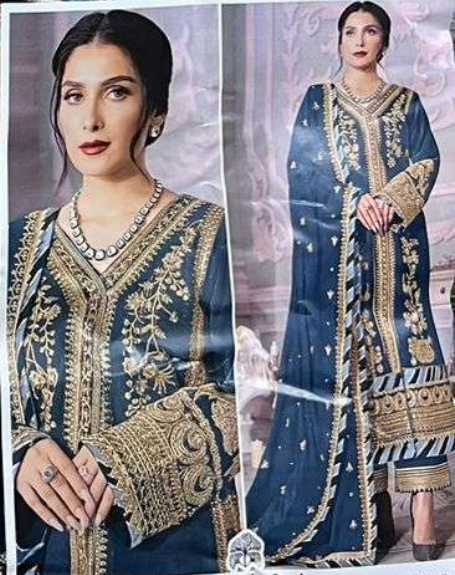

AAEESHA

Vol-2 Colour
TOP Faux Georgette
with Embroidery
(Cut-2.5 Mtr)

ZAHA

BOTTOM-INNER Dull santoon
(Cut-4.20 Mtr)

D.No.10119-S

DUPATTA Fox Georgette
with Embroidery
(Cut-2.5 Mtr)

AAEESHA

Vol-2 Colour

Vol-2 Colour

TOP Faux Georgette
with Embroidery
(Cut-2.5 Mtr)

ZAHA

BOTTOM-INNER Dull santoon
(Cut-4.20 Mtr)

D.No.10119-Q

DUPATTA Fox Georgette
with Embroidery
(Cut-2.5 Mtr)

l'adore

parfait!

AAEESHA
Vol-2, Colour
TOP
Faux Georgette
with Embroidery
(Cut-2.5 Mtr)

D.No.10119-
Fox Geo
DUPATTA with Emb
(Cut-

AAESHA Vol-2, Colour Faux Georgette with Embroidery (Coul-2 & Mtr)
ZAHARA ID No.10119
TOP BOTTOM-INNER

AAEESHA
Vol-2 Colour
Faux Georgette
with Embroidery
(Cut-2.5 Mr.)

TOP **801**

D.No. 10
DUPATTA

AAEESHA Vol-2 Colour: Faux Georgette with Embroidery (Cut-2.5 Mtr.)
ZAHA D.No. 10119-S
BOTTOM-INNER Dull santoon (Cut-4.20 Mtr.)