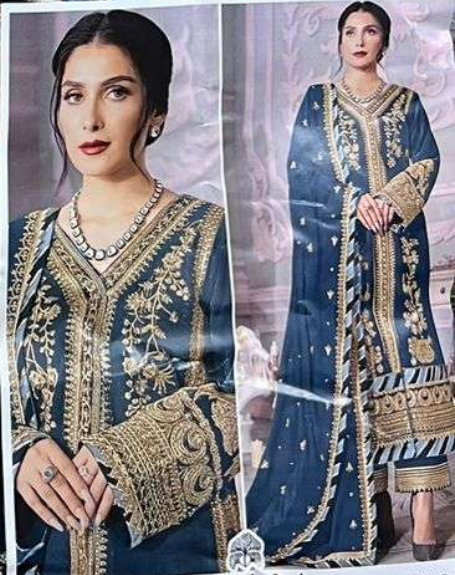

AAEESHA

Vol-2 Colour
TOP Faux Georgette
with Embroidery
(Cut-2.5 Mtr)

ZAHA

BOTTOM-INNER Dull santoon
(Cut-4.20 Mtr)

D.No.10119-S

DUPATTA Fox Georgette
with Embroidery
(Cut-2.5 Mtr)

AAEESHA

Vol-2 Colour
TOP Faux Georgette
with Embroidery
(Cut-2.5 Mtr)

D.No.10119-R

DUPATTA Fox Georgette
with Embroidery
(Cut-2.5 Mtr)

AAEESHA

Vol-2 Colour
TOP Faux Georgette
with Embroidery
(Cut-2.5 Mtr)

ZAHA

BOTTOM-INNER Dull santoon
(Cut-4.20 Mtr)

D.No.10119-Q

DUPATTA Fox Georgette
with Embroidery
(Cut-2.5 Mtr)

AAEESHA
Vol-2, Colour
TOP Faux Georgette
with Embroidery
(Cut-2.5 Mtr)
D.No.10119-
Fox Geo
DUPATTA with Emb
(Cut-

AAESHA Vol-2, Colour Faux Georgette with Embroidery (Coul-2 & Mtr)
ZAHARA ID No.10119
TOP BOTTOM-INNER

Fox Ge with Em (Coul-2

AAEESHA
Vol-2 Colour
Faux Georgette
with Embroidery
(Cut-2.5 Mr.)

TOP **801**

D.No. 10
DUPATTA

AAEESHA Vol-2 Colour: Faux Georgette with Embroidery (Cut-2.5 Mtr.)
ZAHA D.No. 10119-S
BOTTOM-INNER Dull santoon (Cut-4.20 Mtr.)