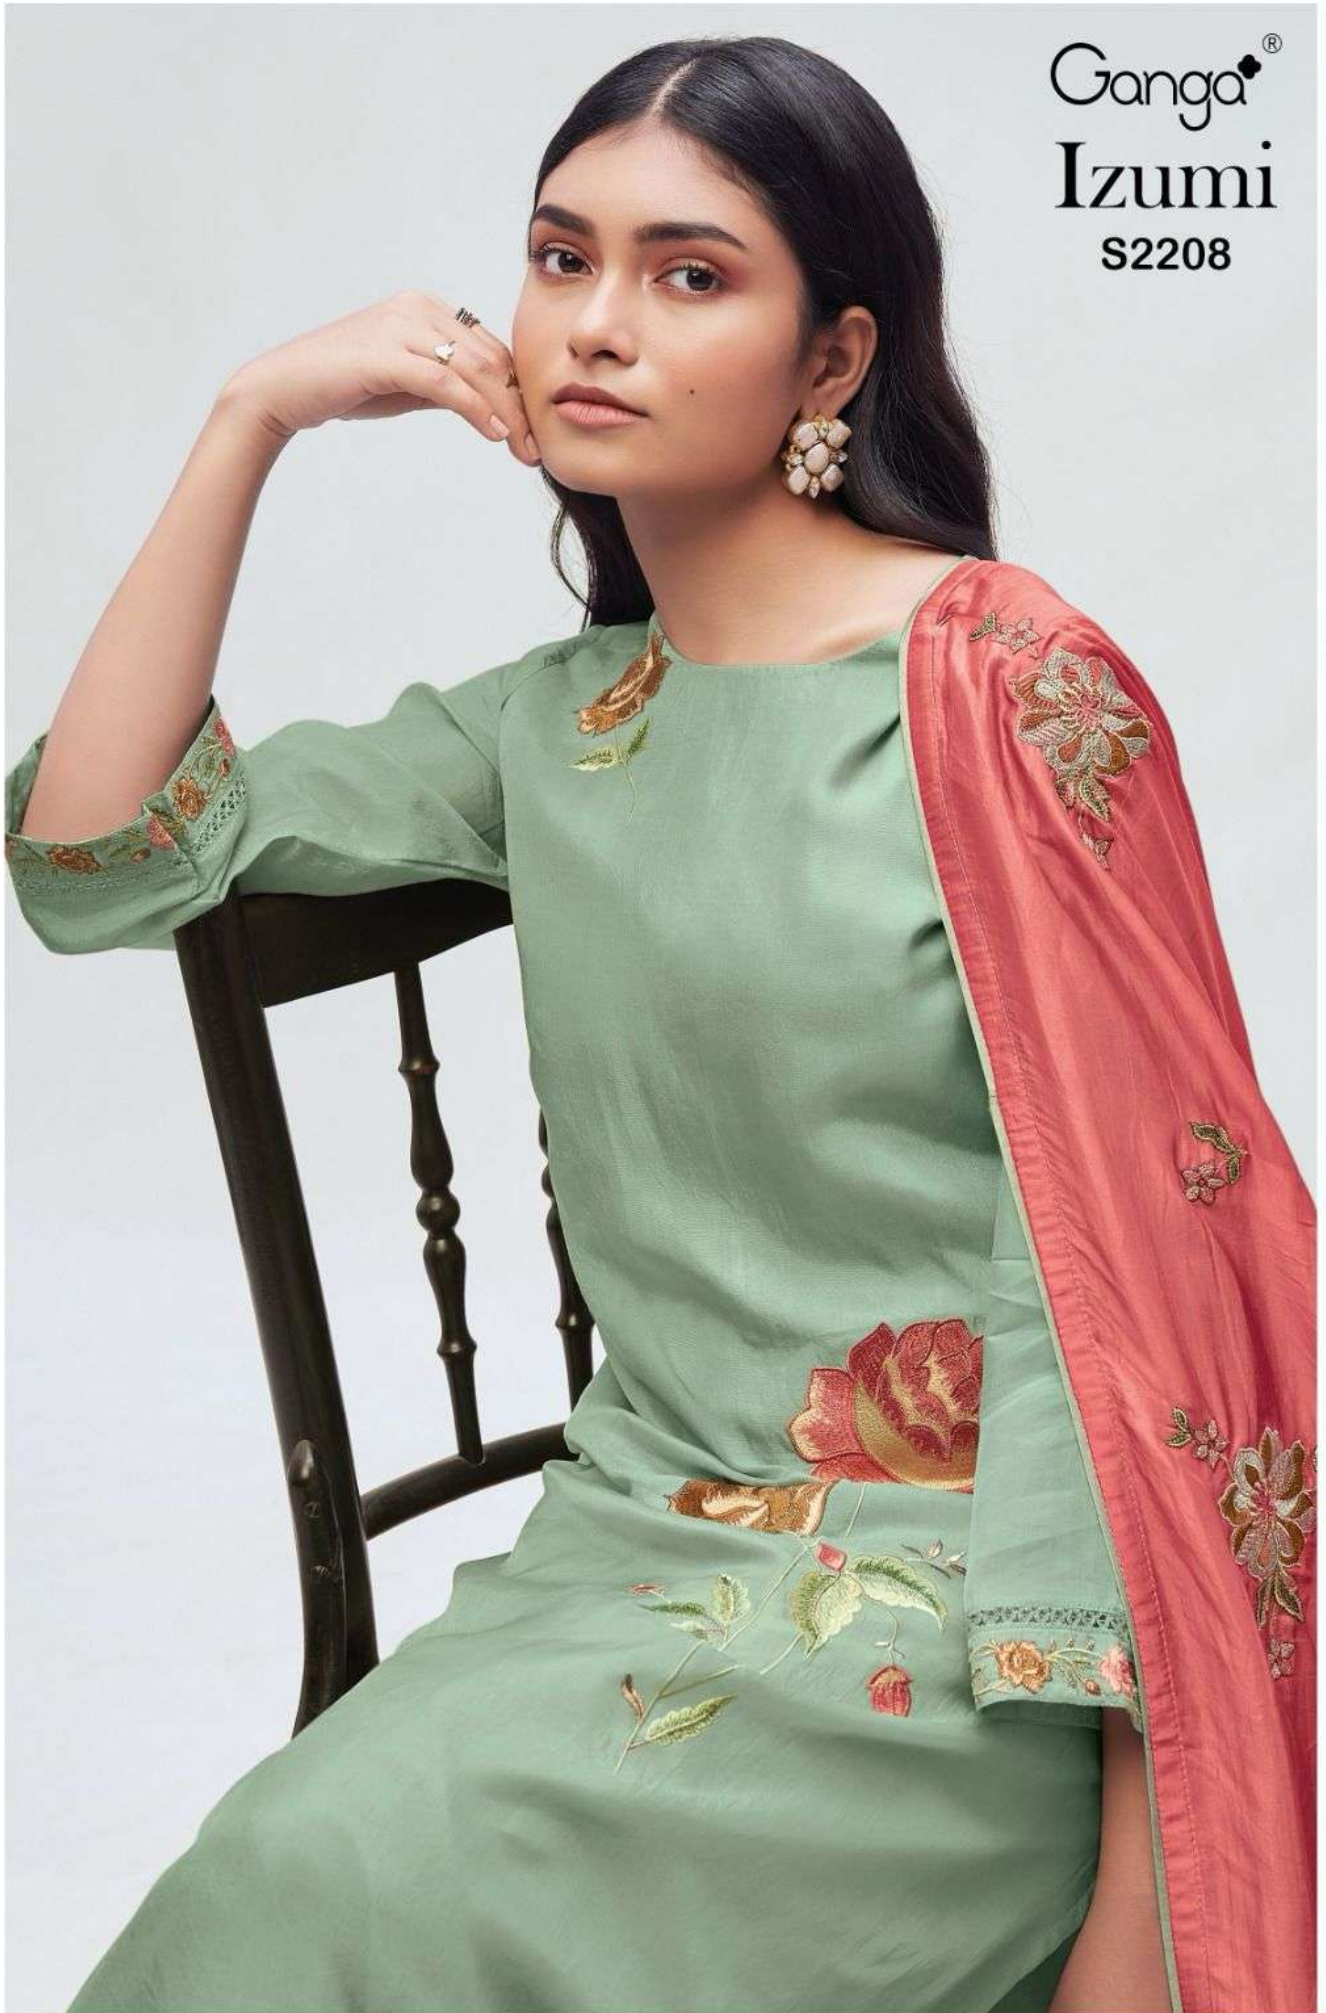

Ganga®
Izumi
S2208

Ganga®
Izumi
S2208

S2208-A

Ganga®

S2208-B

Ganga®

S2208-A

S2208-B

Ganga®
Izumi
S2208- A/B

S2208-A

PRODUCT NAME	<i>LZUMI</i>
D.NO.	S2208
DESCRIPTION	<p>TOP PREMIUM BEMBERG HABUTAI SILK SOLID WITH EMBROIDERY AND DAMAN LACE EMBROIDERY</p> <p>BOTTOM PREMIUM SATIN SILK SOLID COLOUR</p> <p>DUPATTA PURE BEMBERG SILK SOLID WITH EMBROIDERY AND SILK BORDER AND TASSEL</p>
HSN CODE	540834
WHOLESALE PRICE	2465/- EACH+GST(EXTRA)