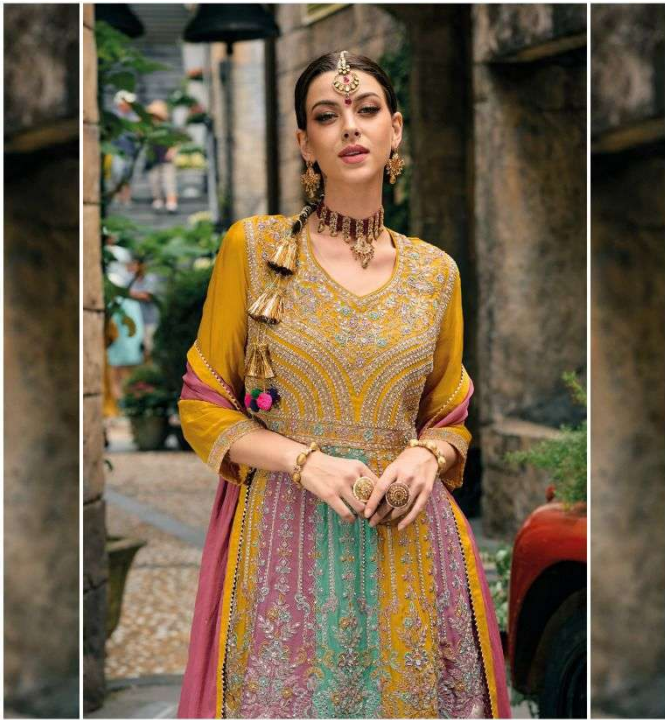

# Barbie

COLOR EDITION

CODE : 1608 A

EBA || 1608

EBA || 1608 A

EBA || 1608 B

eba lifestyle  
**Barbie**  
COLOR EDITION

eba lifestyle

# Barbie

COLOR EDITION

CODE : 1608

CODE : 1608 B