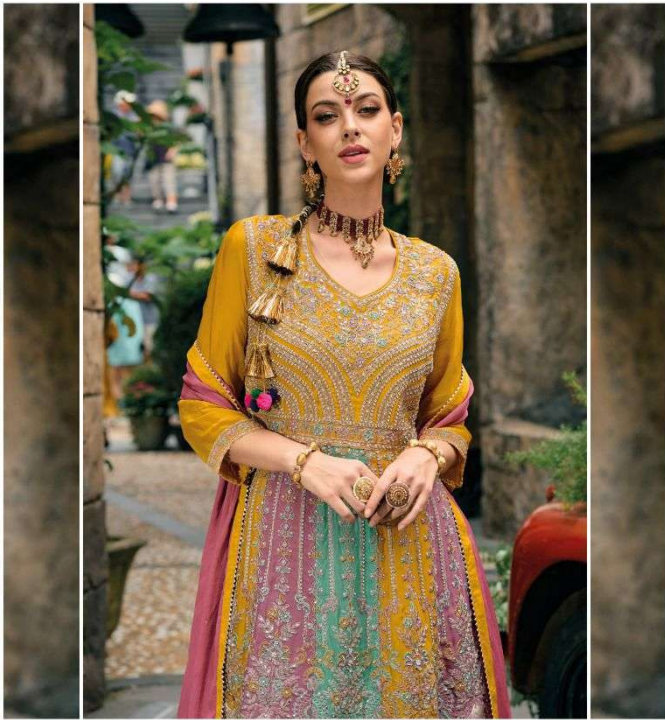

# Barbie

COLOR EDITION

CODE : 1608 A

EBA || 1608

EBA || 1608 A

EBA || 1608 B

  
eba lifestyle  
**Barbie**  
COLOR EDITION

eba lifestyle

# Barbie

COLOR EDITION

CODE : 1608

CODE : 1608 B