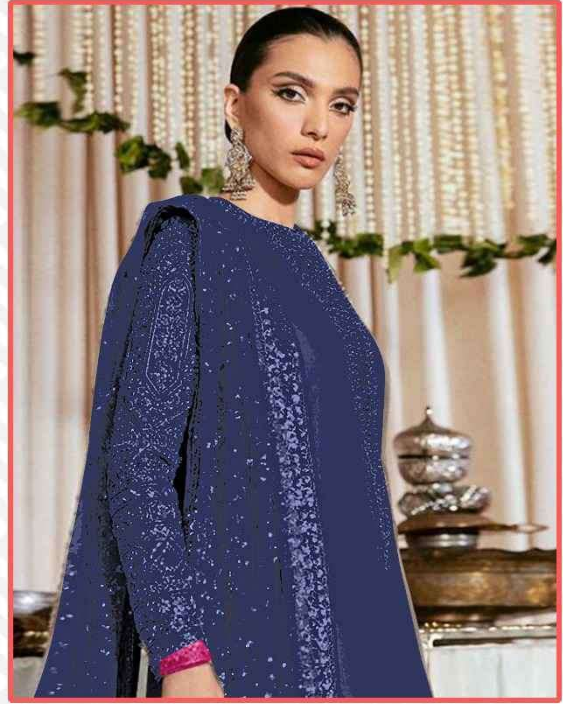

-:TOP:-

Fox Georgette.

-:BOTTAM/INNER:-

Santoon.

-:DUPATTA:-

Net Embroidery.