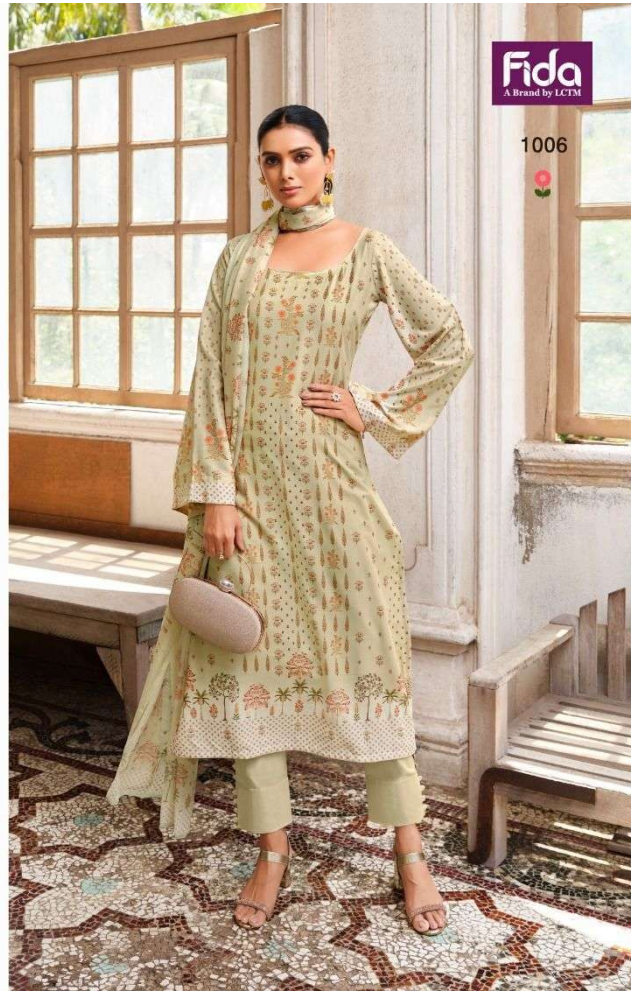

1002

Ultimate collection —

TOP : DIGITAL KARACHI COTTON

BOTTOM : 50S COTTON SOLID

DUPATTA : DIGITAL COTTON SILK

Un-Stitched Division
SURAT

🌐 www.lctm.in | ✉ sales@lctm.in

RUHI