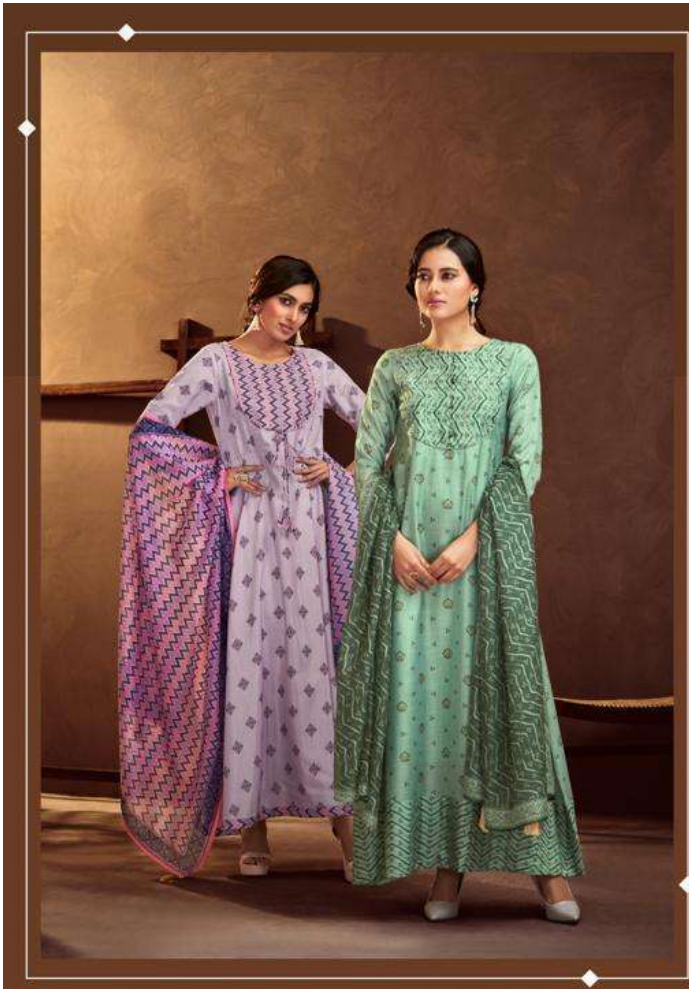

SHICHI

Naaz

Collection

SHICHI
SH-106

SHICHI
SH-108

SHICHI
SH-107

SHICHI
SH-103

SHICH

Gown Fabric
Linen Silk

Dupatta Fabric
Silk Blend

Value Addition
Heavy Handwork in Yoke Area

SIZE
M, L, XL, 2XL, 3XL