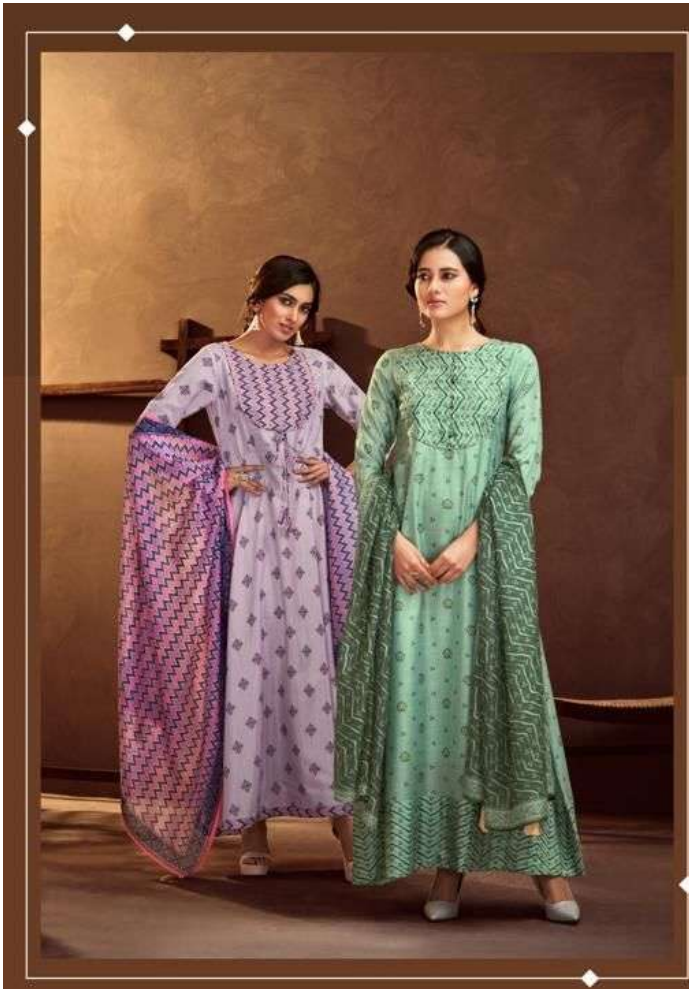

SHICH 

Naaz

Collection

SHICHI
SH-106

SHICHI
SH-108

SHICH 

Naaz

Collection

SHICHI
SH-107

SHICHI
SH-103

SHICH

Gown Fabric
Linen Silk

Dupatta Fabric
Silk Blend

Value Addition
Heavy Handwork in Yoke Area

SIZE
M, L, XL, 2XL, 3XL