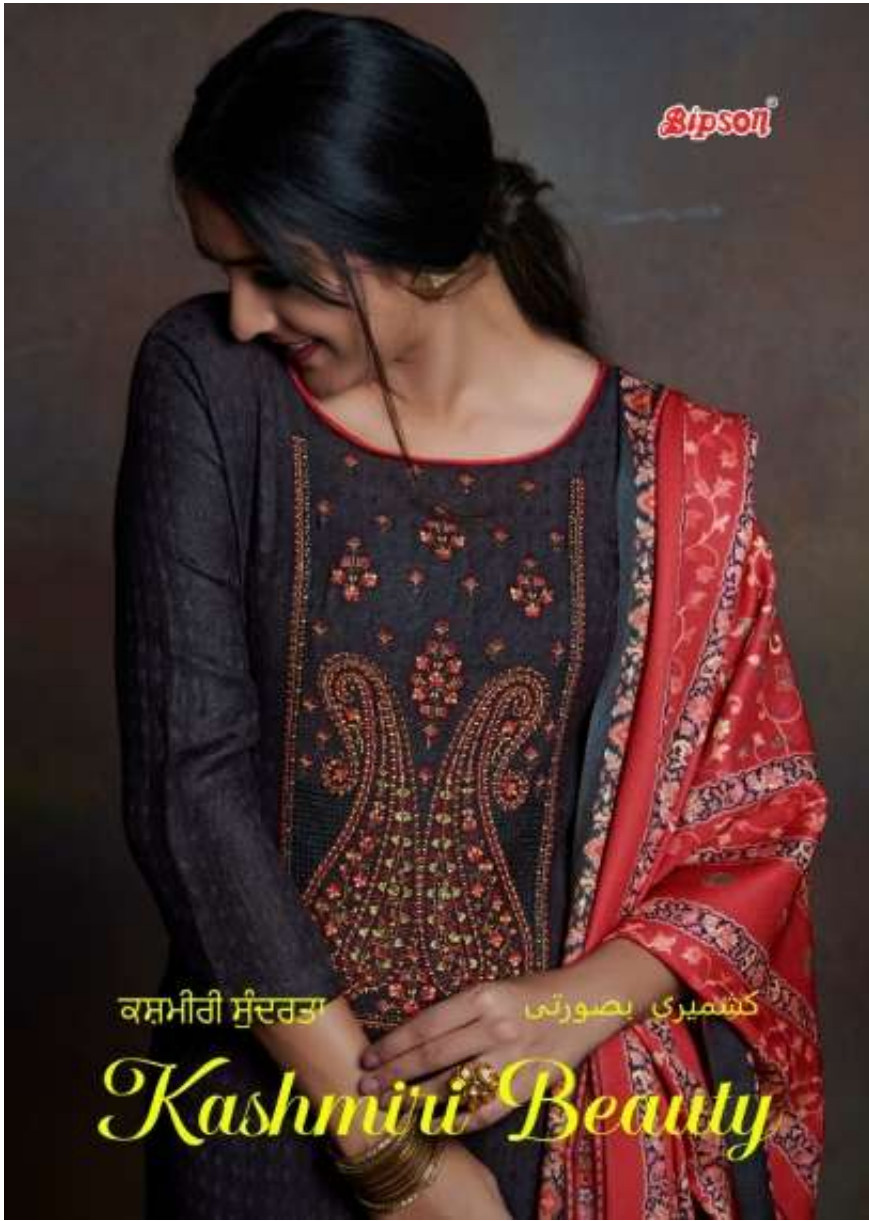

Sipson®

ਕਸ਼ਮੀਰੀ ਸੁੰਦਰਤਾ کاشمیری بصورتی

Kashmiri Beauty

Face of the Year.

1101

When, they found themselves in a state of
bewilderment and high emotion, that what they
do not realize is that her style statement will
remain the same and the world will follow the
lead to follow her in a graceful, steady.