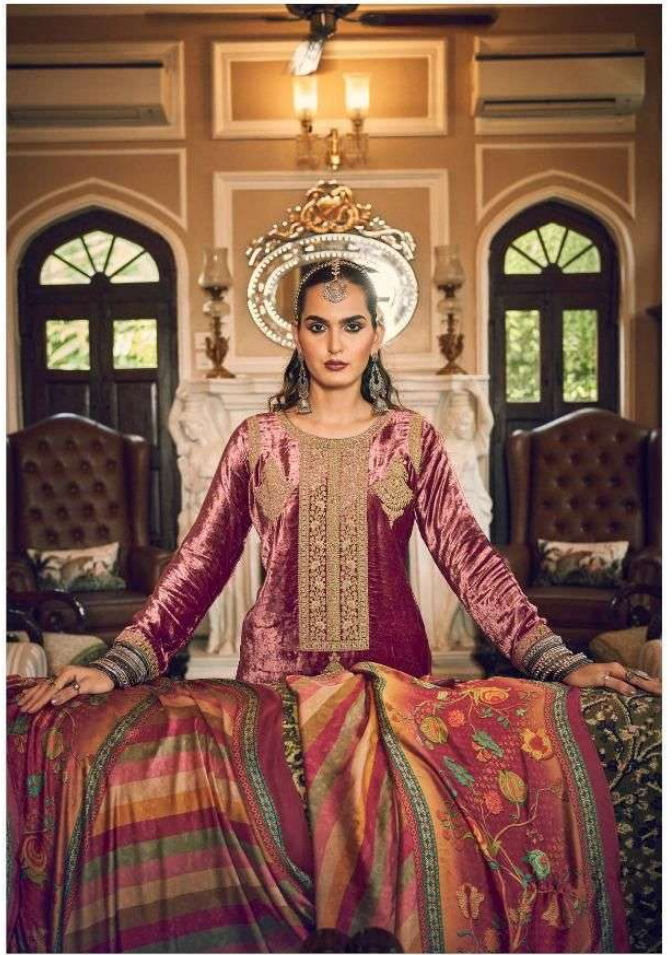

GULL JEE

GRANDEUR

LUXURY VELEVT COLLCECTION

GULL JEE

GRANDEUR

LUXURY VELEVT COLLCECTION

GD-01

GD-02

GD-04

GRANDEUR
LUXURY VELEVT COLLCECTION

DESIGN NO	RATE	DESGRIPTION
GD-01	2299/-	-TOP- VISCOSE VELEVT WITH EMBROIDERY
GD-02	2299/-	
GD-03	2299/-	-BOTTOM- VISCOSE PASMINA
GD-04	2299/-	
GD-05	2299/-	-DUPATTA- PURE GAJI SILK DIGITAL PRINT
GD-06	2299/-	