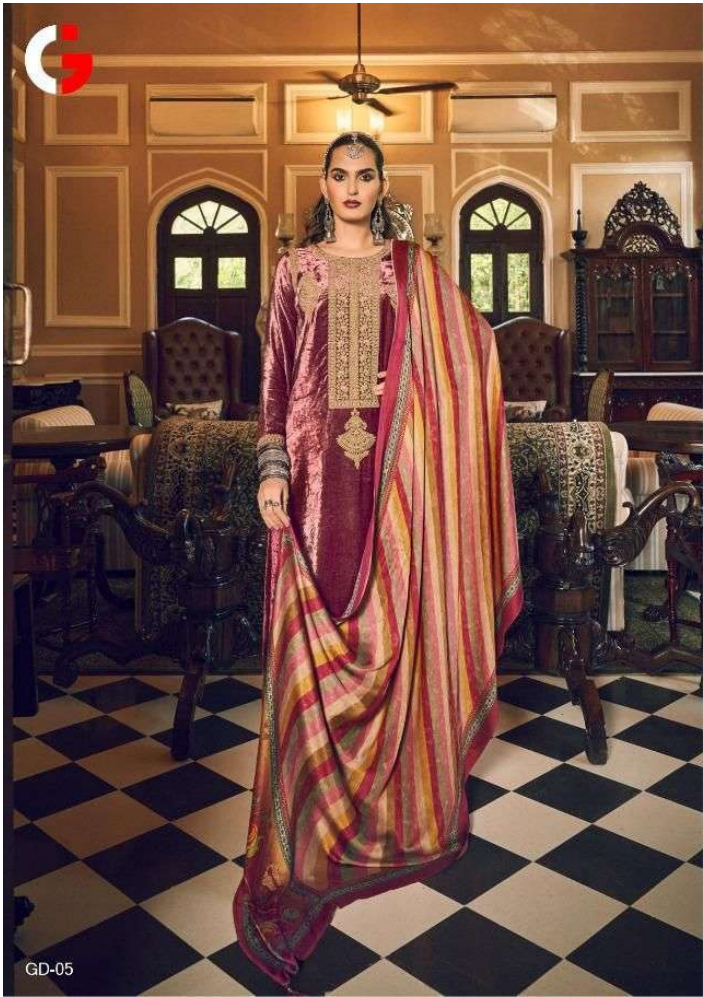

GULL JEE

GRANDEUR

LUXURY VELEVT COLLCECTION

GULL JEE

GRANDEUR

LUXURY VELEVT COLLCECTION

GD-01

GD-02

GD-04

GRANDEUR
LUXURY VELEVT COLLCECTION

DESIGN NO	RATE	DESGRIPTION
GD-01	2299/-	-TOP- VISCOSE VELEVT WITH EMBROIDERY
GD-02	2299/-	
GD-03	2299/-	-BOTTOM- VISCOSE PASMINA
GD-04	2299/-	
GD-05	2299/-	-DUPATTA- PURE GAJI SILK DIGITAL PRINT
GD-06	2299/-	