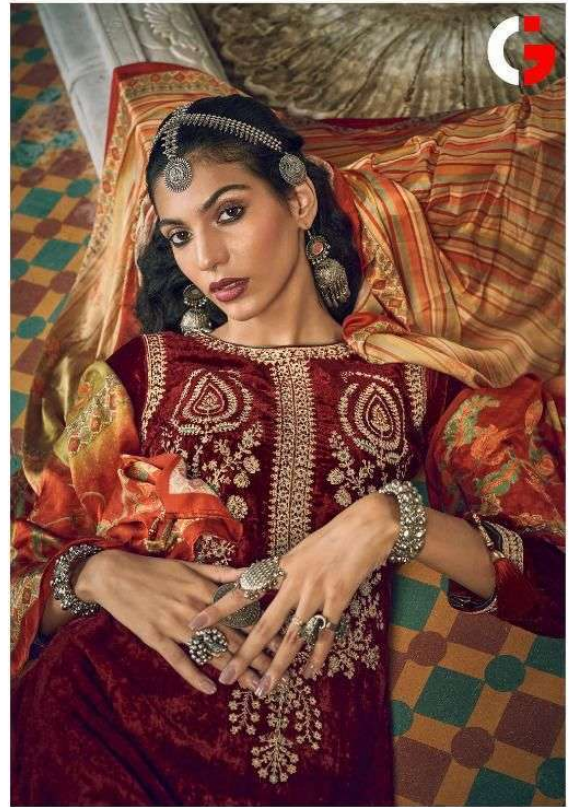

GULL JEE

GRANDEUR

LUXURY VELEVT COLLCECTION

GULL JEE

GRANDEUR

LUXURY VELEVT COLLCECTION

GD-01

GD-02

GD-04

GRANDEUR
LUXURY VELEVT COLLCECTION

DESIGN NO	RATE	DESGRIPTION
GD-01	2299/-	-TOP- VISCOSE VELEVT WITH EMBROIDERY
GD-02	2299/-	
GD-03	2299/-	-BOTTOM- VISCOSE PASMINA
GD-04	2299/-	
GD-05	2299/-	-DUPATTA- PURE GAJI SILK DIGITAL PRINT
GD-06	2299/-	