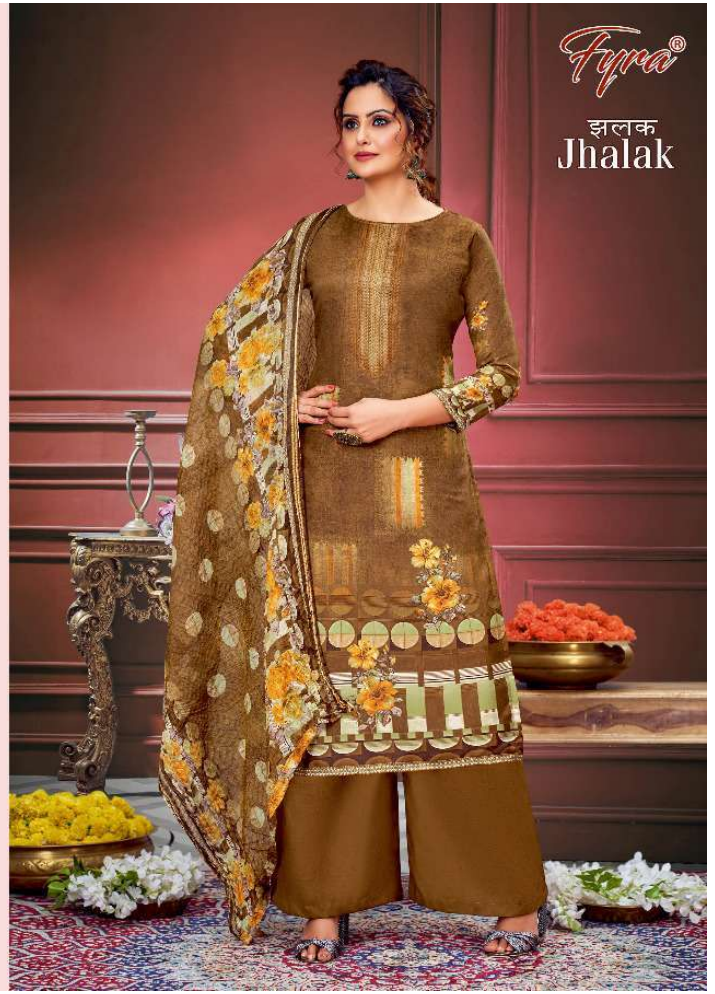

Fyra®

झलक
Jhalak