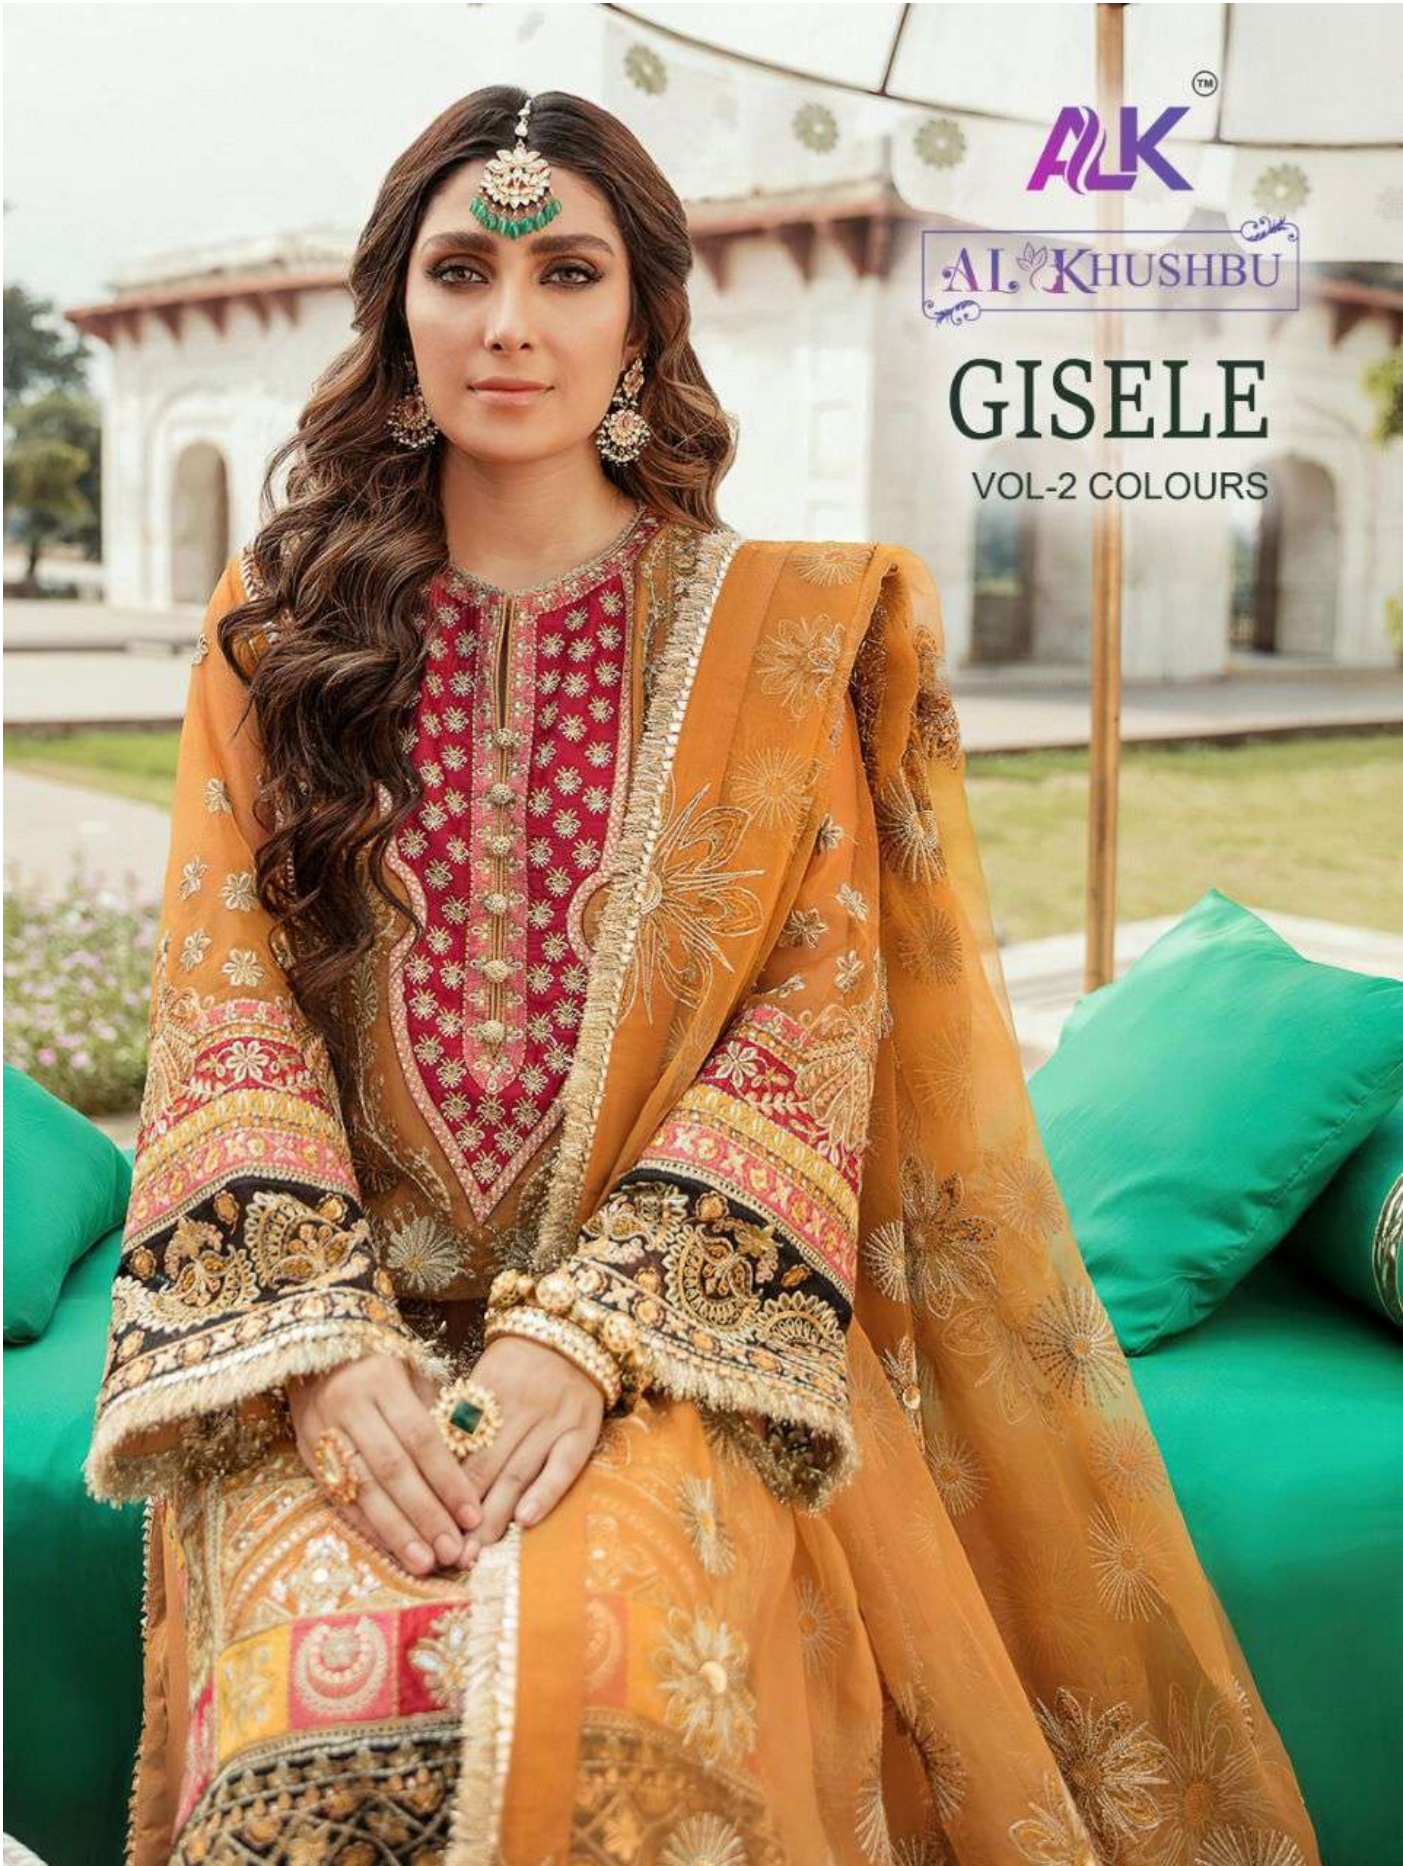

ALK^{TM}

AL KHUSHBU

GISELE

VOL-2 COLOURS