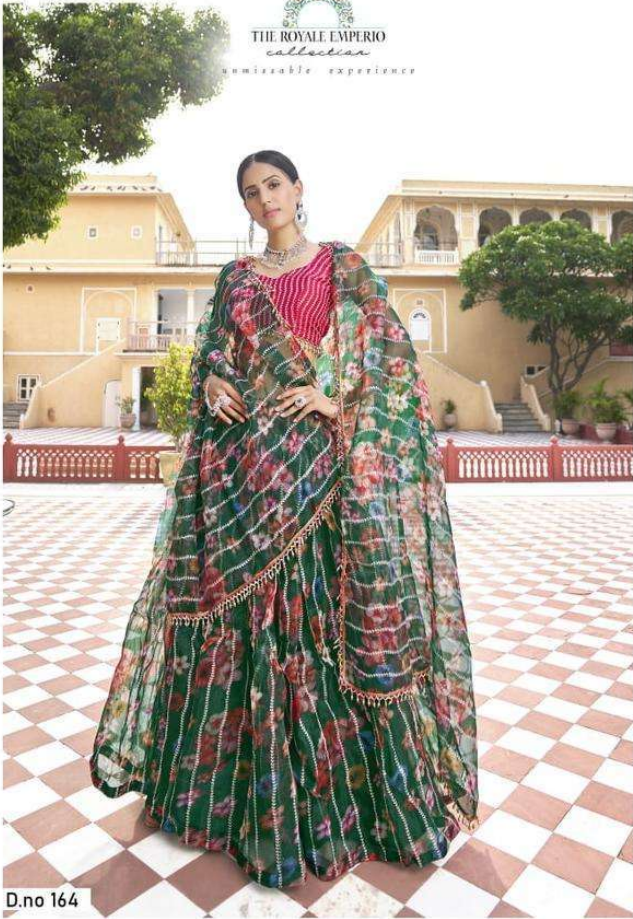

श्री
matee
fashion

Rosy

The Exclusive Designer Collection...

श्री
matee
fashion

Rosy

The Exclusive Designer Collection...

THE ROYALE EMPERIO
collection
unmissable experience

D.no 164

श्री
matee
fashion

THE ROYALE EMPERIO
collection

unmissable experience

The philosophy this season puts the spotlight on how we envision festive dressing. Presenting the collection, which perfectly matches both factors - comfort and style that today's women aspire for her dream celebration wear.