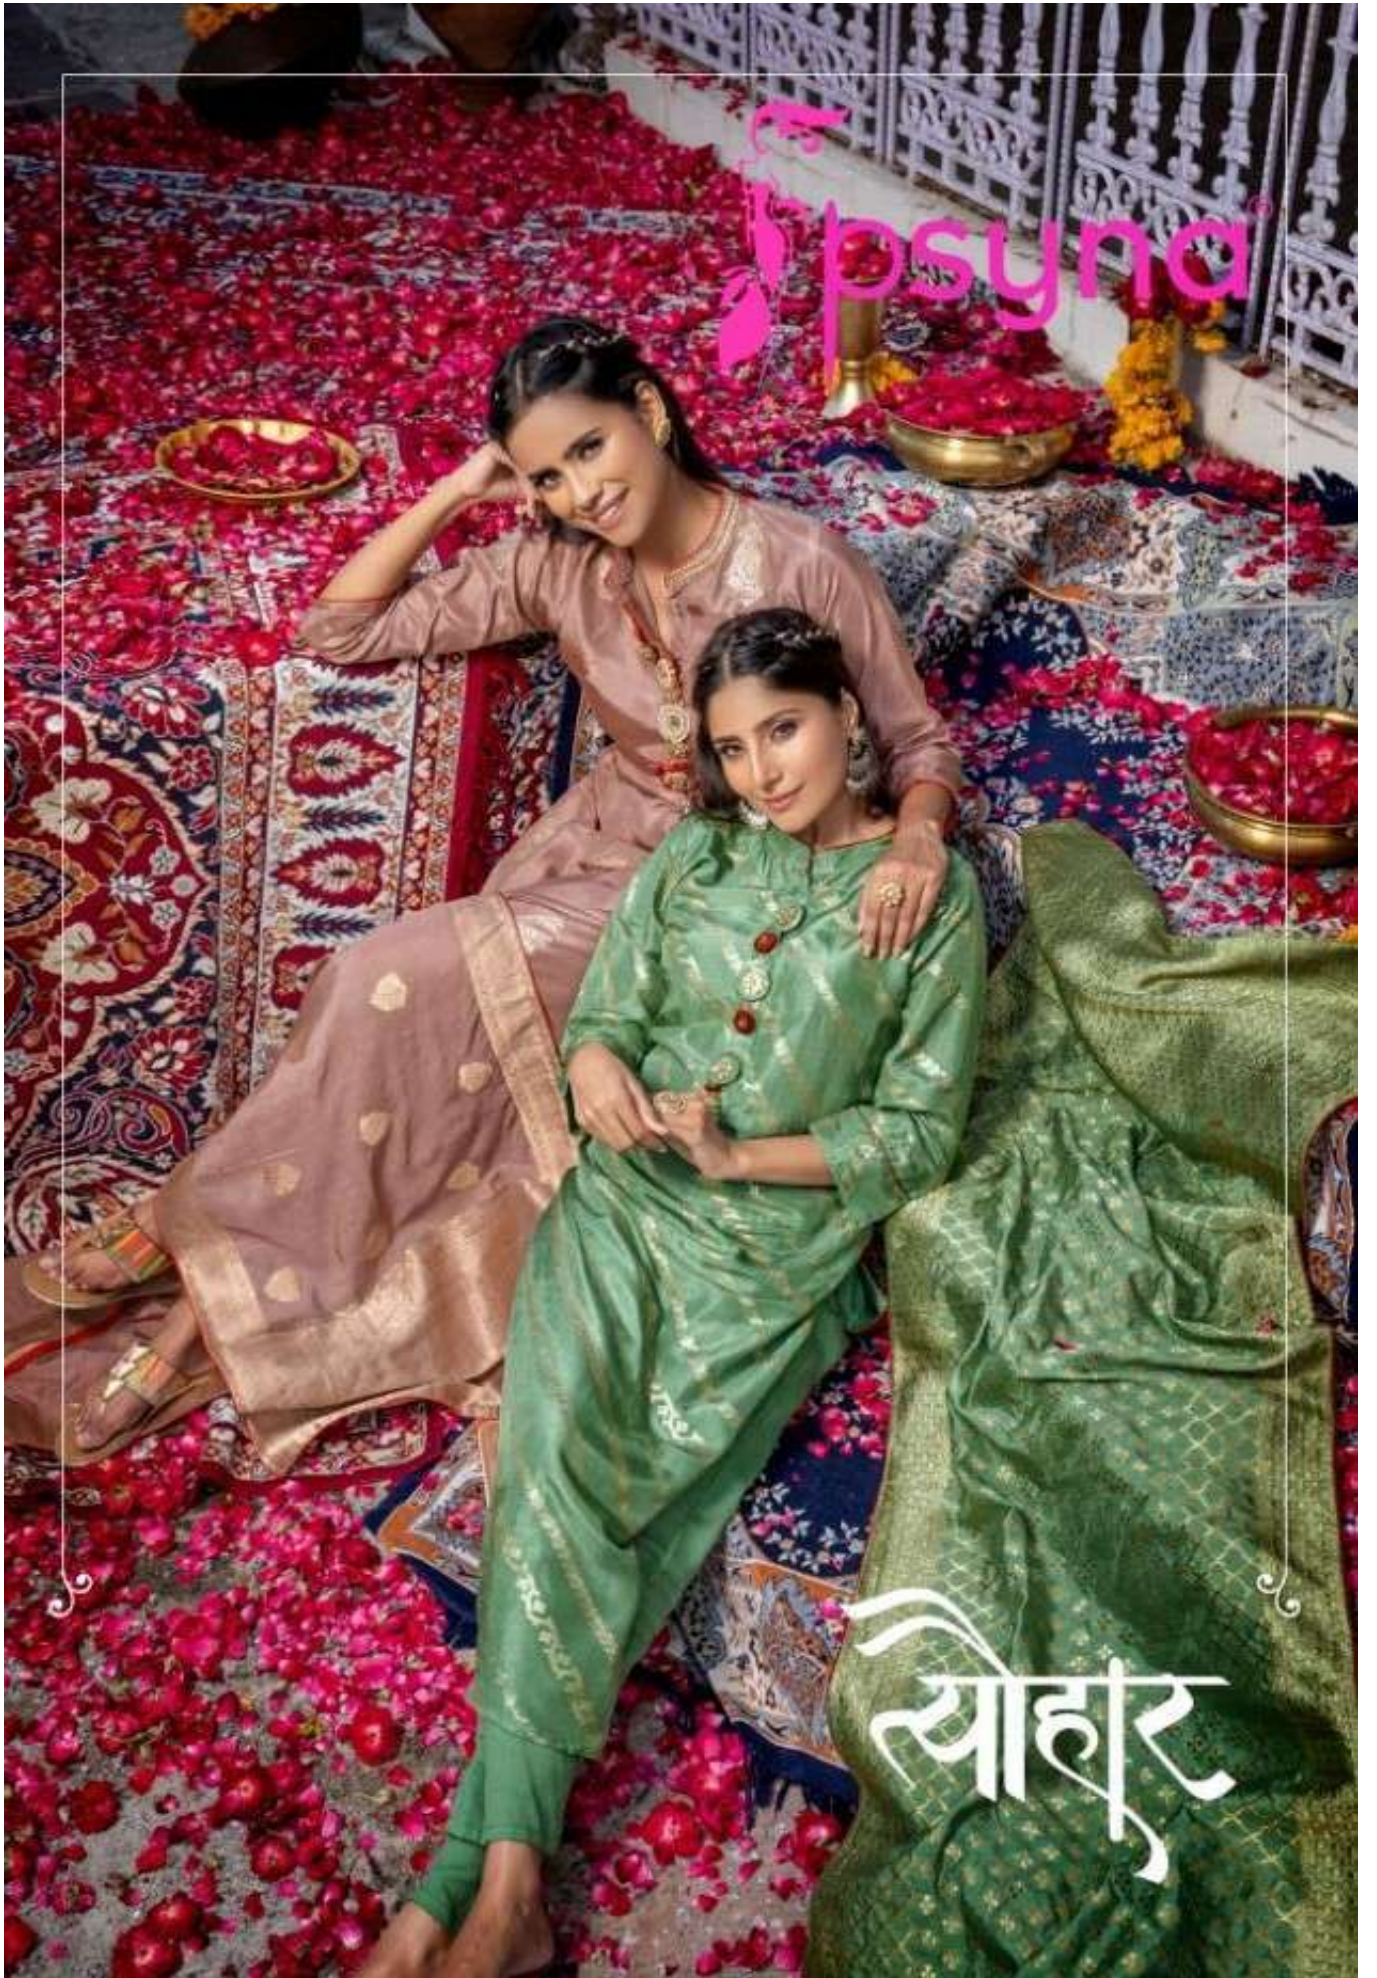

psynai

सोहर

psynai

सौहर

psyna®
Radiant Beauty
The beauty of the world is in the eyes of a woman.
1001

स्योहर

Warrior Queen

100% Cotton, Embroidered, Handmade, 100% Pure Silk

योहार
1002

psyna®

सोहर
1004

The Embroider

psyna®
Exquisite Diva
100% cotton dress with hand-embroidered floral motifs and a subtle sheen

सोहर
1005

लौहूर

Glamorous Lady