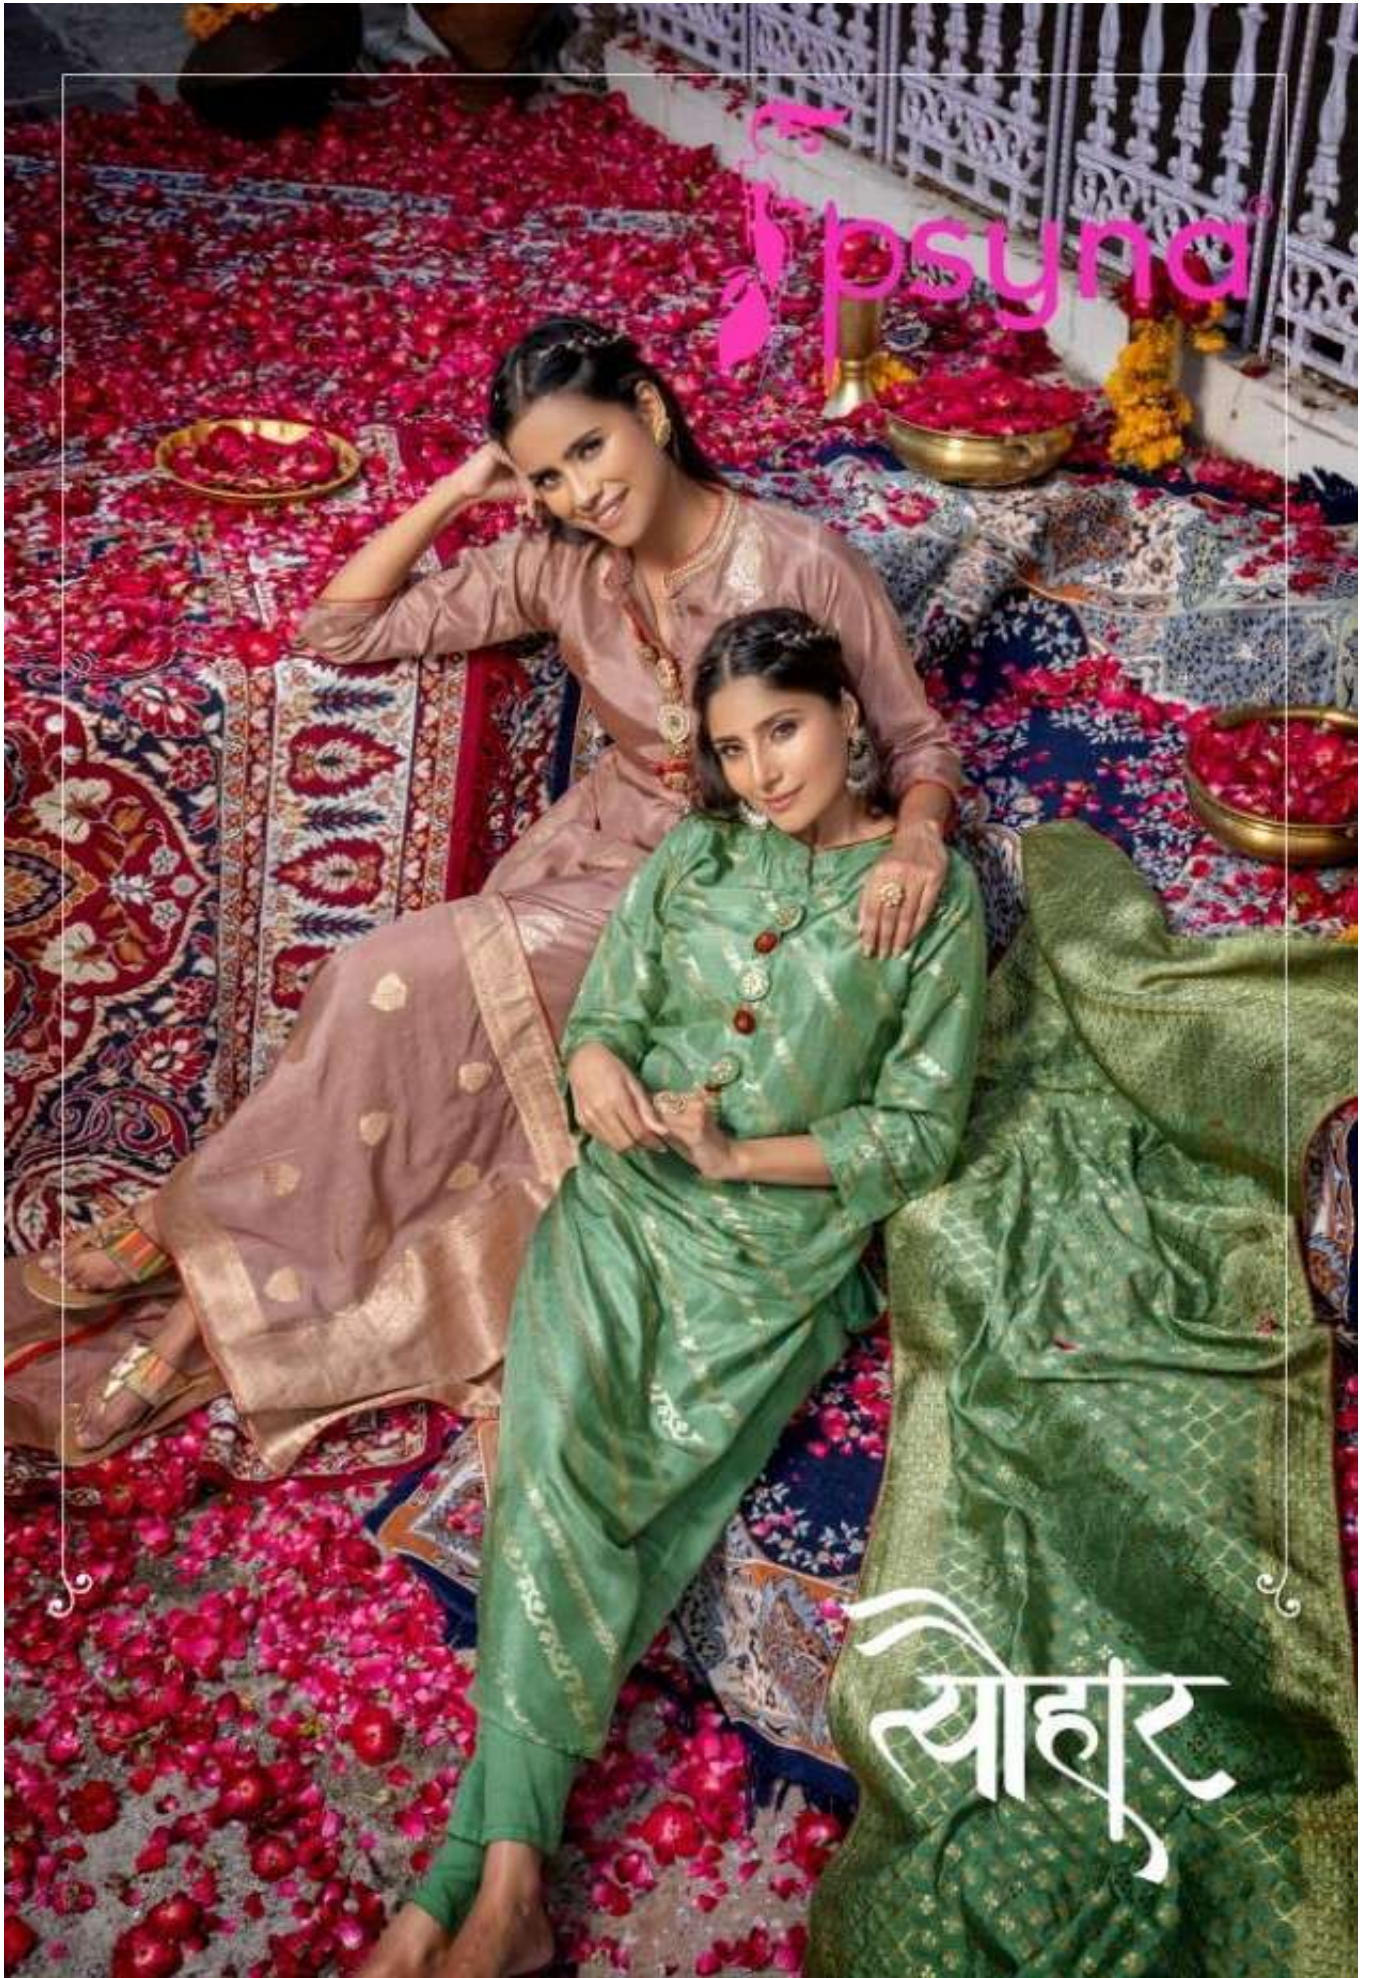

psynai

सोहर

psynai

सौहर

psyna®
Radiant Beauty
The beauty of the world is in the eyes of a woman.
1001

स्योहर

Warrior Queen

100% Cotton, Embroidered, Handmade, 100% Cotton, 100% Cotton