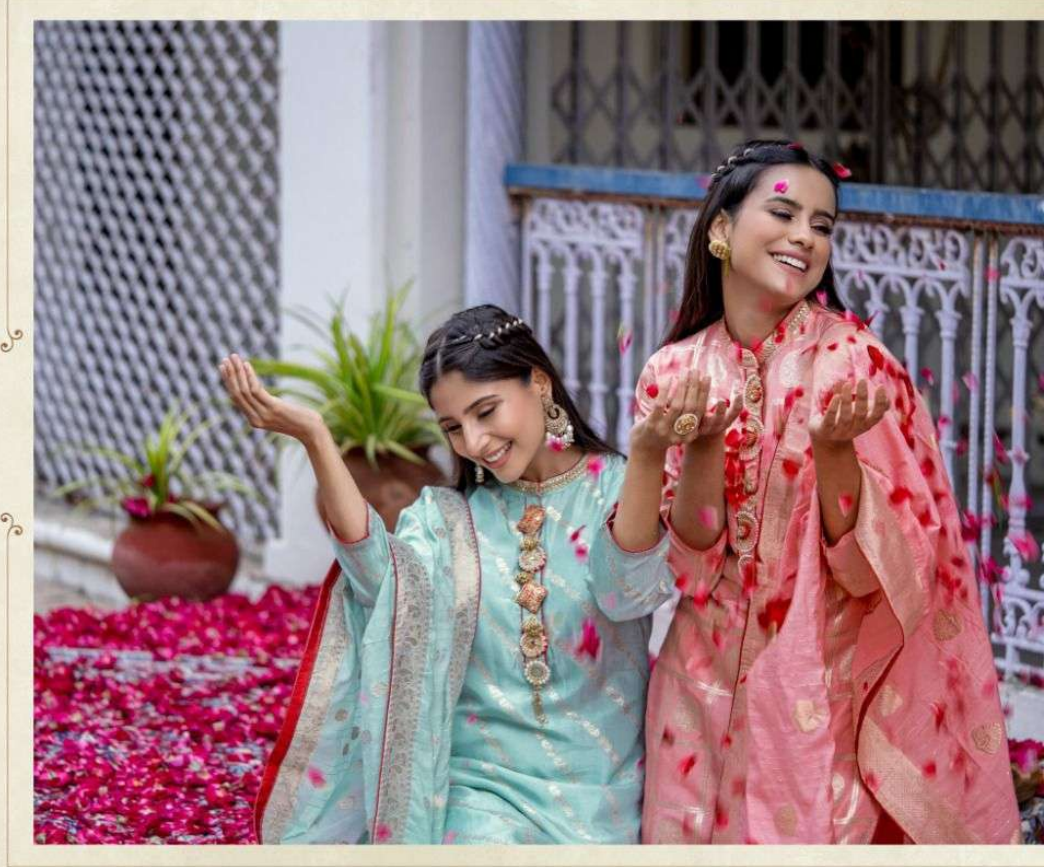

psynai

सोहर

psynai

सौहर

psyna®
Radiant Beauty
The beauty of the world is in the eyes of a woman.
1001

स्योहर

Warrior Queen

100% Cotton, Embroidered, Handmade, 100% Pure Silk

योहार
1002

psyna®

सोहर
1004

The Embroider

psyna®
Exquisite Diva
100% cotton dress with hand-embroidered floral motifs and a subtle sheen

सोहर
1005

लौहूर

Glamorous Lady