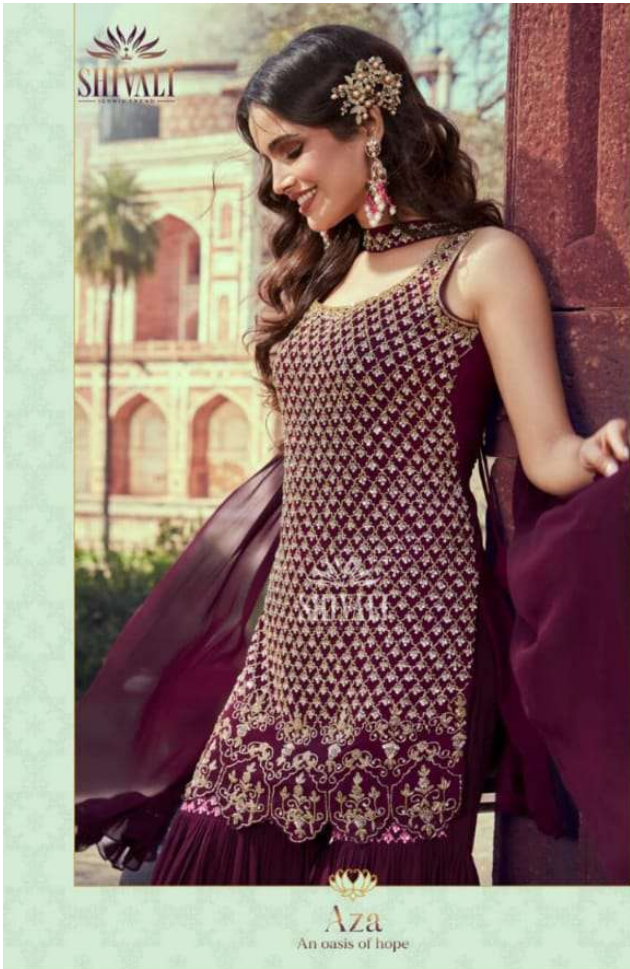

SHIVALI
— 100% COTTON —

SHIVALI
— 100% COTTON —

SHIVALI
— 100% COTTON —

SHIVALI
— 100% COTTON —

SHIVALI
— ICONIC TREND —

L,XL
2 COLORS

2749

L,XL
2 COLORS

FAB:GEORGETTE
2749

SHIVALI
— ICONIC TREND —

L,XL
2 COLORS

2999

SHIVALI
— ICONIC TREND —

L,XL,XXL
2 COLORS

2749

L
2 COLORS

5749

SHIVALI
— ICONIC TREND —

L 2625 XL 2725 colou 2

L,XXL
2 COLORS

FAB:GEORGETTE
3749

**SHIVALI**
— ICONIC TREND —

L,XL
2 COLORS

FAB:GEORGETTE
2749