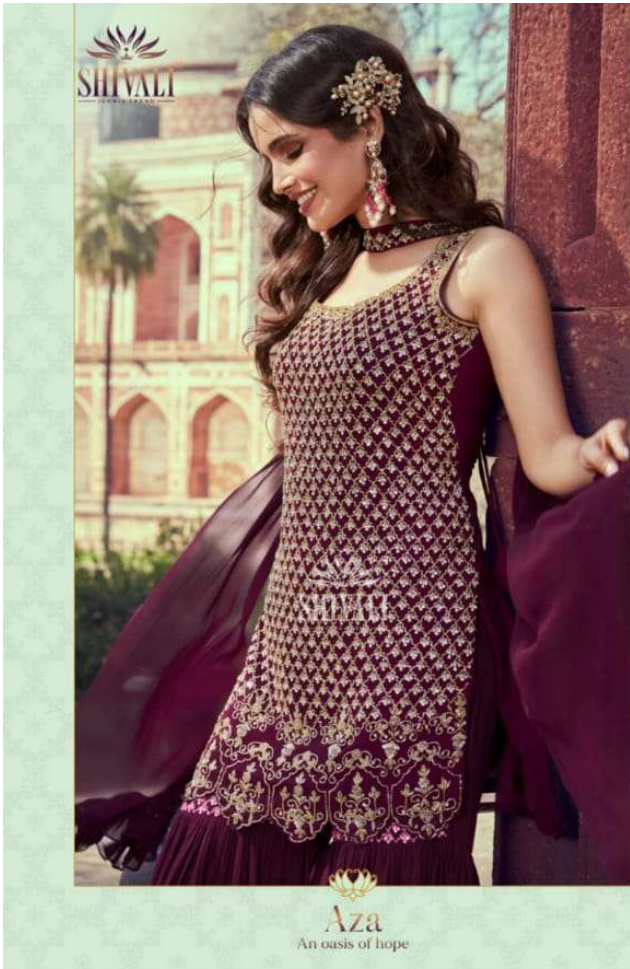

SHIVALI  
— 100% COTTON —

SHIVALI  
— 100% COTTON —

SHIVALI  
— 100% COTTON —

SHIVALI  
— 100% COTTON —

  
**SHIVALI**  
— ICONIC TREND —

L,XL  
2 COLORS

2749

L,XL  
2 COLORS

FAB:GEORGETTE  
2749

SHIVALI  
— ICONIC TREND —

L,XL  
2 COLORS

2999

  
**SHIVALI**  
— ICONIC TREND —

L, XL, XXL  
2 COLORS

2749

SHIVALI  
Gul  
The blooming rose

SHIVALI

SHIVALI

L  
2 COLORS

5749

  
**SHIVALI**  
— ICONIC TREND —

L 2625 XL 2725 colou 2

L,XXL  
2 COLORS

FAB:GEORGETTE  
3749

  
**SHIVALI**  
— ICONIC TREND —

L,XL  
2 COLORS

FAB:GEORGETTE  
2749