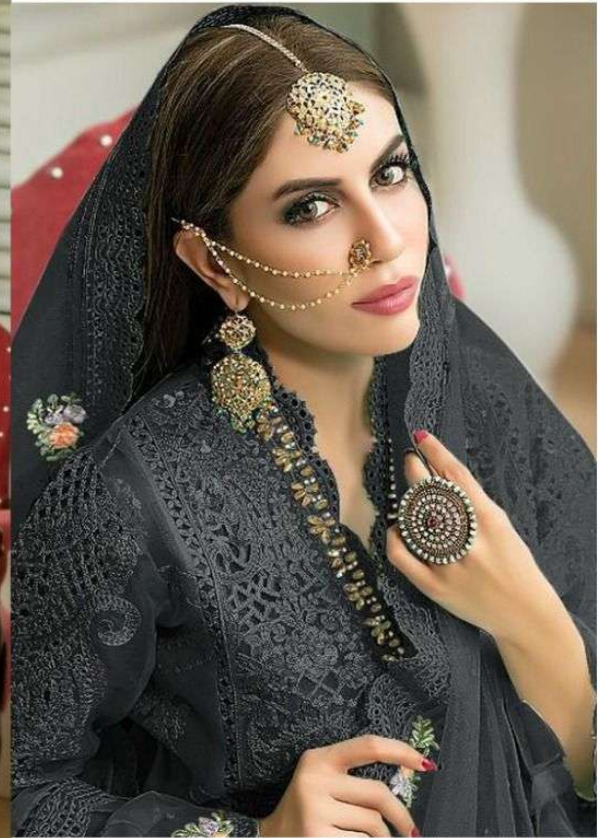

Serine™
Pakistani Suit

A BRAND BY  MEGHA EXPORT

S - 72 C

*Serine*TM
Pakistani Suit

A BRAND BY  MEGHA EXPORT

S - 72 C

*Serine*TM
Pakistani Suit
A BRAND BY MEGHA EXPORT
S - 72 C

Top - Butterfly Net Heavy Embroidered
Inner Bottom - Heavy santoon
Dupatta - Butterfly net heavy embroidered

*Serine*TM
Pakistani Suit
A BRAND BY  MEGHA EXPORT
S - 72 B

Top - Butterfly Net Heavy Embroidered
Inner Bottom - Heavy santoon
Dupatta - Butterfly net heavy embroidered

*Serine*TM
Pakistani Suit
A BRAND BY MEGHA EXPORT
S - 72 A

Top - Butterfly Net Heavy Embroidered
Inner Bottom - Heavy santoon
Dupatta - Butterfly net heavy embroidered

*Serine*TM
Pakistani Suit
A BRAND BY **MEGHA EXPORT**
S - 72 D

Top - Butterfly Net Heavy Embroidered
Inner Bottom - Heavy santoon
Dupatta - Butterfly net heavy embroidered

*Serina*TM
Pakistani Suit
A BRAND BY MEGHA EXPORT

*Serina*TM
Pakistani Suit
S - 72 C

Top - Butterfly Net Heavy Embroidered
Inner Bottom - Heavy Embroidered
Dupatta - Butterfly net heavy embroidered

Serene
Pakistani Suit
A BRAND BY **MEGHA EXPORT**