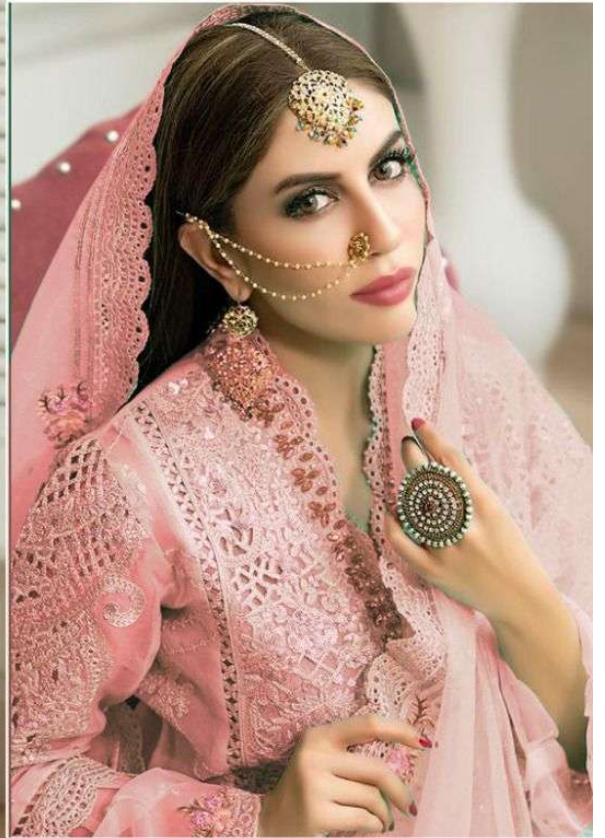

Serine™
Pakistani Suit

A BRAND BY  MEGHA EXPORT

S - 72 C

*Serine*TM
Pakistani Suit

A BRAND BY  MEGHA EXPORT

S - 72 C

*Serine*TM
Pakistani Suit
A BRAND BY MEGHA EXPORT
S - 72 C

Top - Butterfly Net Heavy Embroidered
Inner Bottom - Heavy santoon
Dupatta - Butterfly net heavy embroidered

*Serine*TM
Pakistani Suit
A BRAND BY  MEGHA EXPORT
S - 72 B

Top - Butterfly Net Heavy Embroidered
Inner Bottom - Heavy santoon
Dupatta - Butterfly net heavy embroidered

*Serine*TM
Pakistani Suit
A BRAND BY MEGHA EXPORT
S - 72 A

Top - Butterfly Net Heavy Embroidered
Inner Bottom - Heavy santoon
Dupatta - Butterfly net heavy embroidered

*Serine*TM
Pakistani Suit
A BRAND BY **MEGHA EXPORT**
S - 72 D

Top - Butterfly Net Heavy Embroidered
Inner Bottom - Heavy santoon
Dupatta - Butterfly net heavy embroidered

Top - Butterfly Net Heavy Embroidered
Inner Lining - Heavy Satin
Dupatta - Butterfly net heavy embroidered

Serene

Pakistani Suit

A BRAND BY

MEGHA EXPORT

Top - Butterfly Net Heavy Embroidered
Inner Bottom - Heavy Embroidered
Dupatta - Butterfly net heavy embroidered