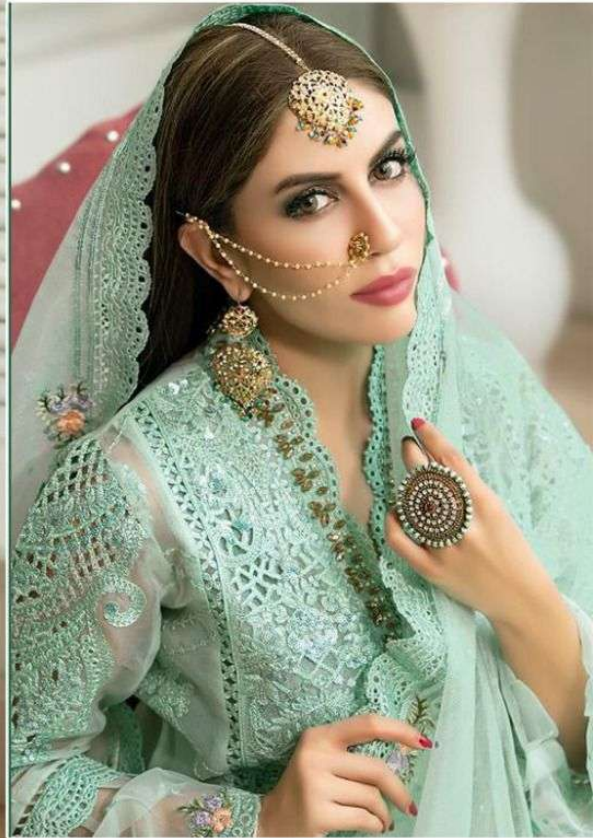

Serine™
Pakistani Suit

A BRAND BY  MEGHA EXPORT

S - 72 C

*Serine*TM
Pakistani Suit

A BRAND BY  MEGHA EXPORT

S - 72 C

*Serine*TM
Pakistani Suit
A BRAND BY MEGHA EXPORT
S - 72 C

Top - Butterfly Net Heavy Embroidered
Inner Bottom - Heavy santoon
Dupatta - Butterfly net heavy embroidered

*Serine*TM
Pakistani Suit
A BRAND BY  MEGHA EXPORT
S - 72 B

Top - Butterfly Net Heavy Embroidered
Inner Bottom - Heavy santoon
Dupatta - Butterfly net heavy embroidered

*Serine*TM
Pakistani Suit
A BRAND BY MEGHA EXPORT
S - 72 A

Top - Butterfly Net Heavy Embroidered
Inner Bottom - Heavy santoon
Dupatta - Butterfly net heavy embroidered

*Serine*TM
Pakistani Suit
A BRAND BY **MEGHA EXPORT**
S - 72 D

Top - Butterfly Net Heavy Embroidered
Inner Bottom - Heavy santoon
Dupatta - Butterfly net heavy embroidered

*Serina*TM
Pakistani Suit
A BRAND BY MEGHA EXPORT

*Serina*TM
Pakistani Suit
S - 72 C

Top - Butterfly Net Heavy Embroidered
Inner Bottom - Heavy Embroidered
Dupatta - Butterfly net heavy embroidered

Serene
Pakistani Suit
A BRAND BY **MEGHA EXPORT**