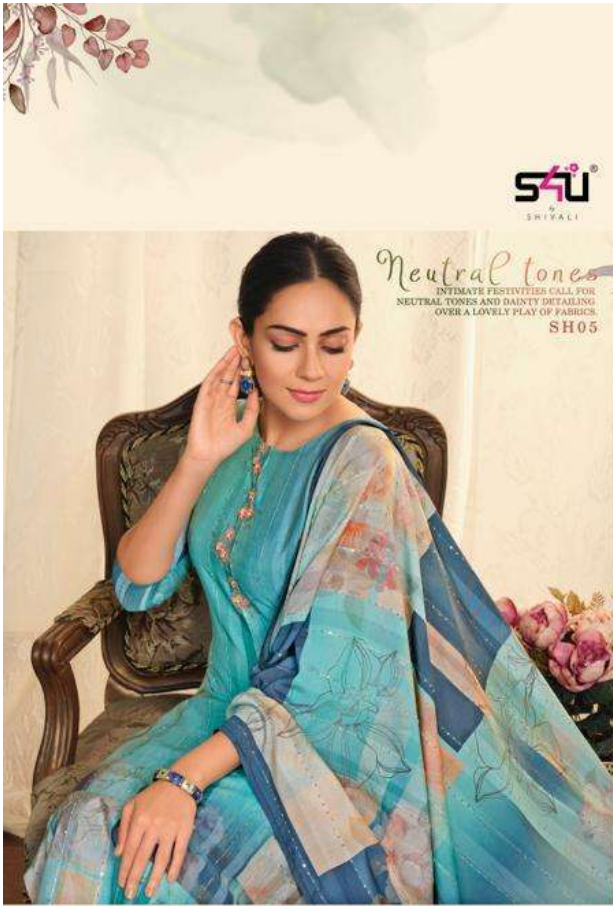

S4U[®]
SHIVALI

Youthful indulgence
WEAR THE MOOD-BRIGHTENING COLOUR,
FEATURING A CHIC
PLAY OF FLORAL AND
GEOMETRIC PATTERNS
SH06

SHU[®]
SHIVALI

Happy hues
CELEBRATE 50 YEARS IN THIS COLOUR
YOUTH SET RENDERED IN
HAPPY HUES AND FLORAL PRINT
SH01

Sunshine
VOL-2

S4U[®]
SHIVALI

SH01

SH02

SH03

SH04

SH05

SH06