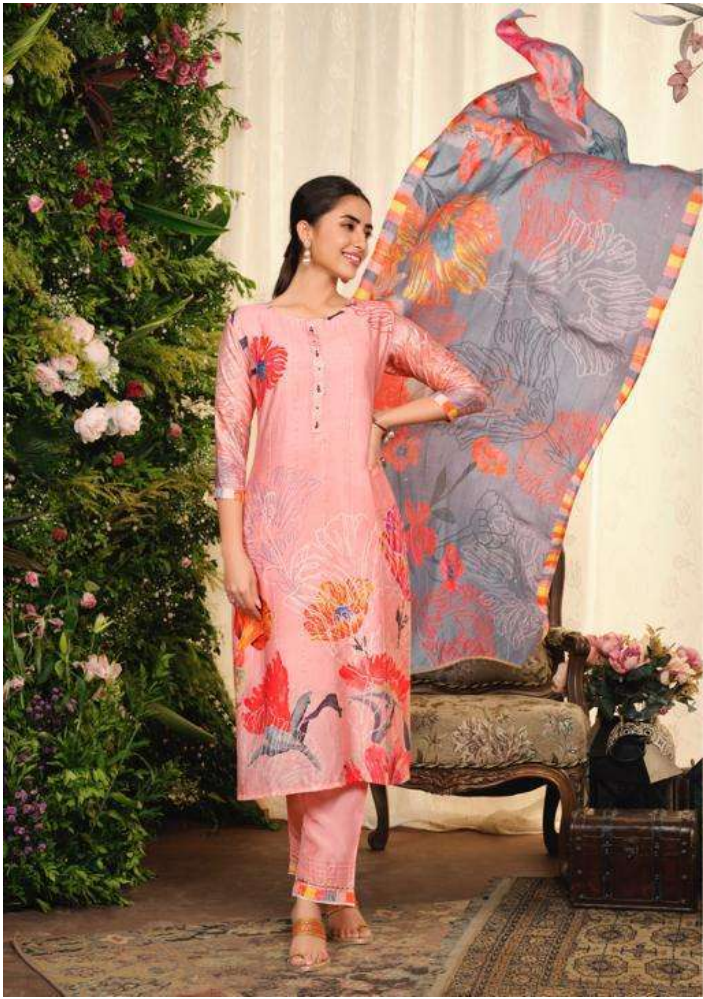

# Sunshine

VOL-2

**S4U**  
BY  
SHIVALI

*Neutral tones*  
INTIMATE FESTIVITIES CALL FOR  
NEUTRAL TONES AND Dainty DETAILING  
OVER A LOVELY PLAY OF FABRICS.  
SH05

**S4U**  
SHIVALI

*Youthful indulgence*  
WEAR THE MOOD-BRIGHTENING COLOUR,  
FEATURING A CHIC  
PLAY OF FLORAL AND  
GEOMETRIC PATTERNS  
**SH06**

SHU<sup>®</sup>  
SHIVALI

Happy hues  
CELEBRATE 50 YEARS IN THIS COLOUR  
YOUTH SET RENDERED IN  
HAPPY HUES AND FLORAL PRINT  
SH01

Sunshine  
VOL-2

S4U<sup>®</sup>  
SHIVALI

SH01

SH02

SH03

SH04