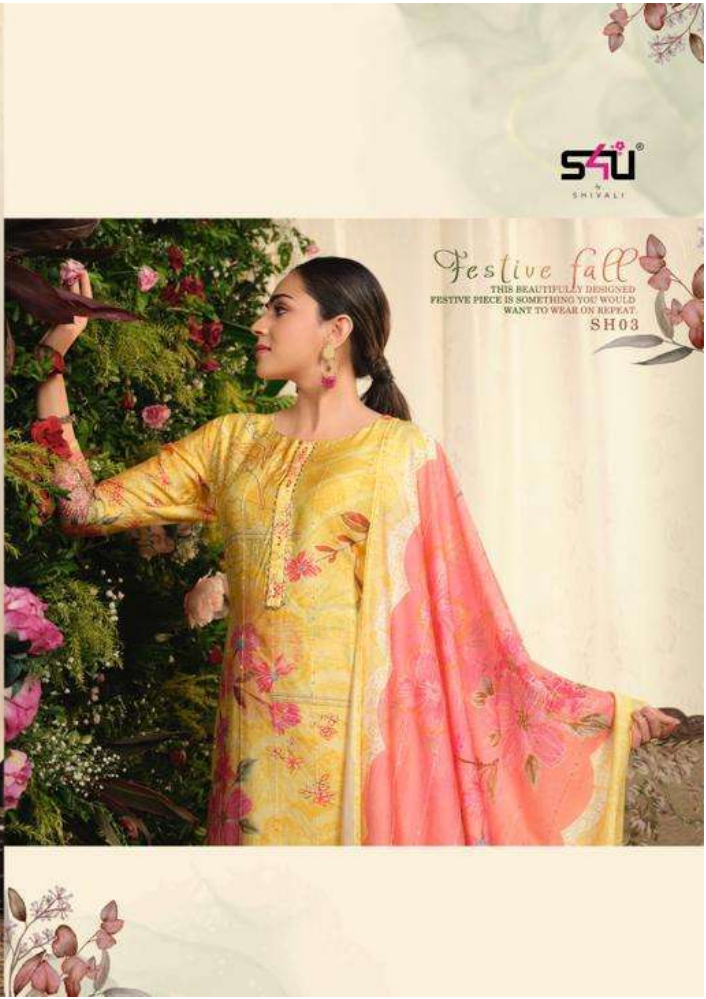

S4U[®]

by SHIVALI

Sunshine

VOL-2

S4U[®]

by SHIVALI

Sunshine

VOL-2

S4U[®]
SHIVALI

Youthful indulgence
WEAR THE MOOD-BRIGHTENING COLOUR,
FEATURING A CHIC
PLAY OF FLORAL AND
GEOMETRIC PATTERNS
SH06

SHU[®]
SHIVALI

Happy hues
CELEBRATE 50 YEARS IN THIS COLOUR
YOUTH SET RENDERED IN
HAPPY HUES AND FLORAL PRINT
SH01

Sunshine
VOL-2

S4U[®]
SHIVALI

SH01

SH02

SH03

SH04

SH05

SH06