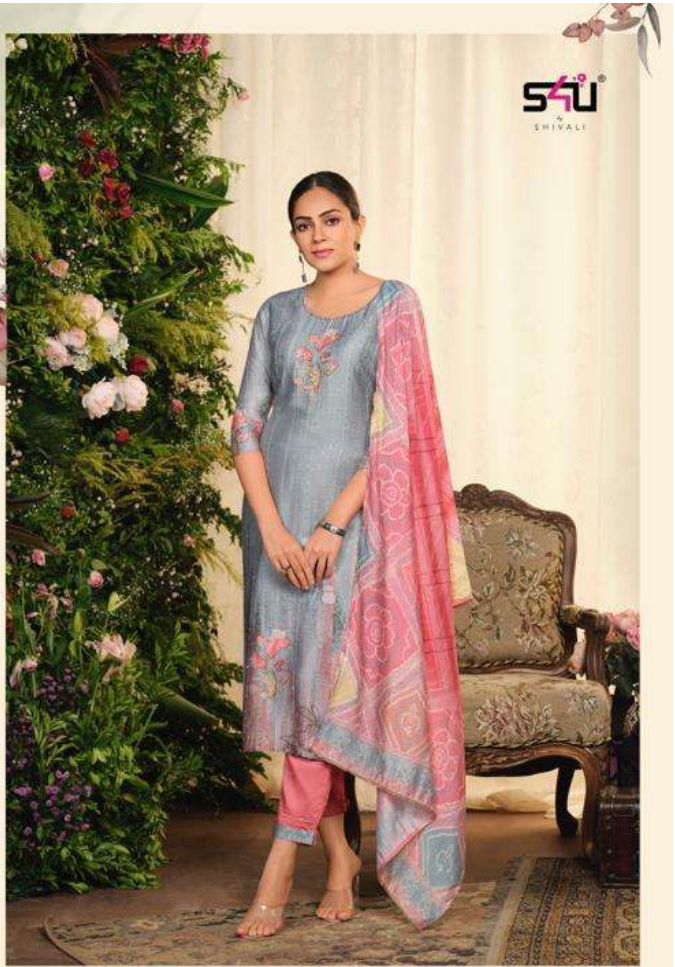

S4U[®]
SHIVALI

Youthful indulgence
WEAR THE MOOD-BRIGHTENING COLOUR,
FEATURING A CHIC
PLAY OF FLORAL AND
GEOMETRIC PATTERNS
SH06

SHU[®]
SHIVALI

Happy hues
CELEBRATE 50 YEARS IN THIS COLOUR
YOUTH SET RENDERED IN
HAPPY HUES AND FLORAL PRINT
SH01