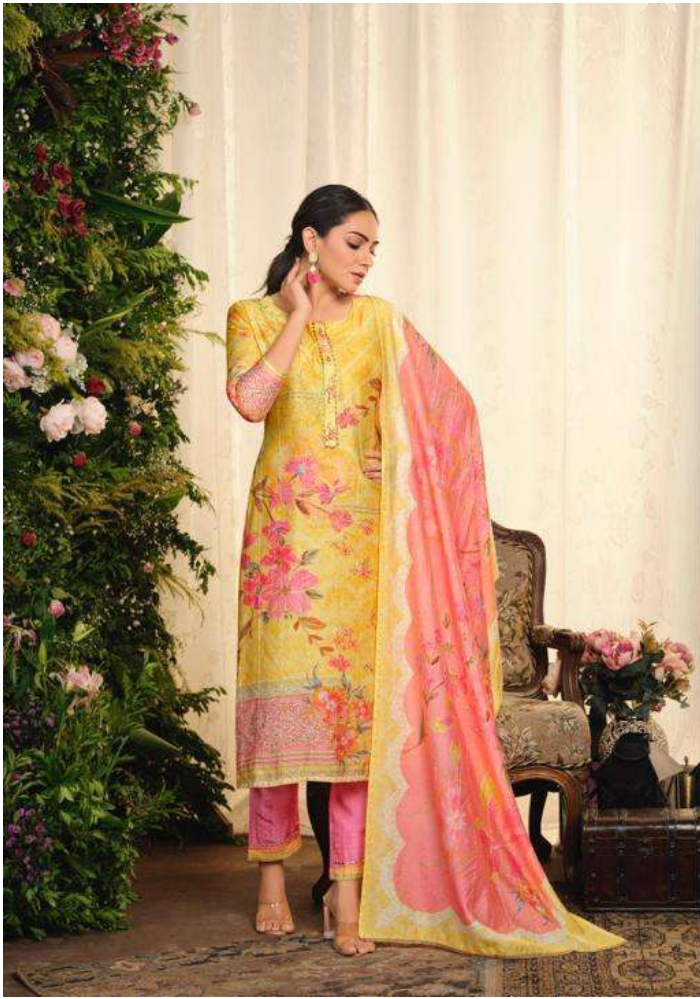

S4U[®]

by SHIVALI

Sunshine

VOL-2

S4U[®]

by SHIVALI

Sunshine

VOL-2

S4U[®]
SHIVALI

Youthful indulgence
WEAR THE MOOD-BRIGHTENING COLOUR,
FEATURING A CHIC
PLAY OF FLORAL AND
GEOMETRIC PATTERNS
SH06

SHU[®]
SHIVALI

Happy hues
CELEBRATE 50 YEARS IN THIS COLOUR
YOUTH SET RENDERED IN
HAPPY HUES AND FLORAL PRINT
SH01

Sunshine
VOL-2

S4U[®]
SHIVALI

SH01

SH02

SH03

SH04

SH05

SH06