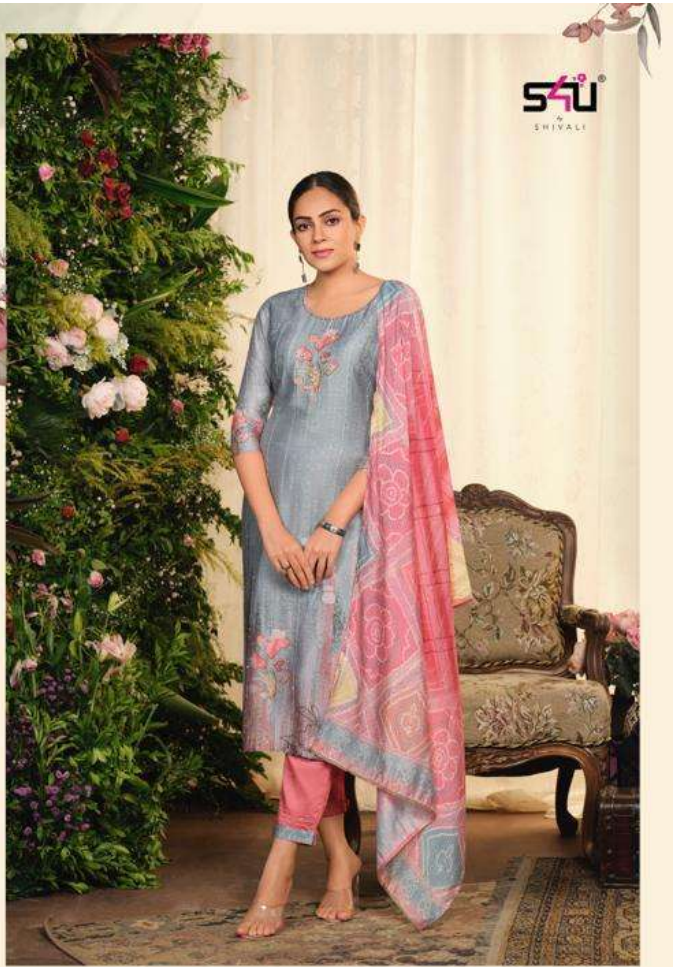

# Sunshine

VOL-2

**S4U**  
BY  
SHIVALI

*Neutral tones*  
INTIMATE FESTIVITIES CALL FOR  
NEUTRAL TONES AND Dainty DETAILING  
OVER A LOVELY PLAY OF FABRICS.  
SH05

**S4U**  
SHIVALI

*Youthful indulgence*  
WEAR THE MOOD-BRIGHTENING COLOUR,  
FEATURING A CHIC  
PLAY OF FLORAL AND  
GEOMETRIC PATTERNS  
**SH06**

SHU<sup>®</sup>  
SHIVALI

Happy hues  
CELEBRATE 50 YEARS IN THIS COLOUR  
YOUTH SET RENDERED IN  
HAPPY HUES AND FLORAL PRINT  
SH01

Sunshine  
VOL-2

S4U<sup>®</sup>  
SHIVALI

SH01

SH02

SH03

SH04