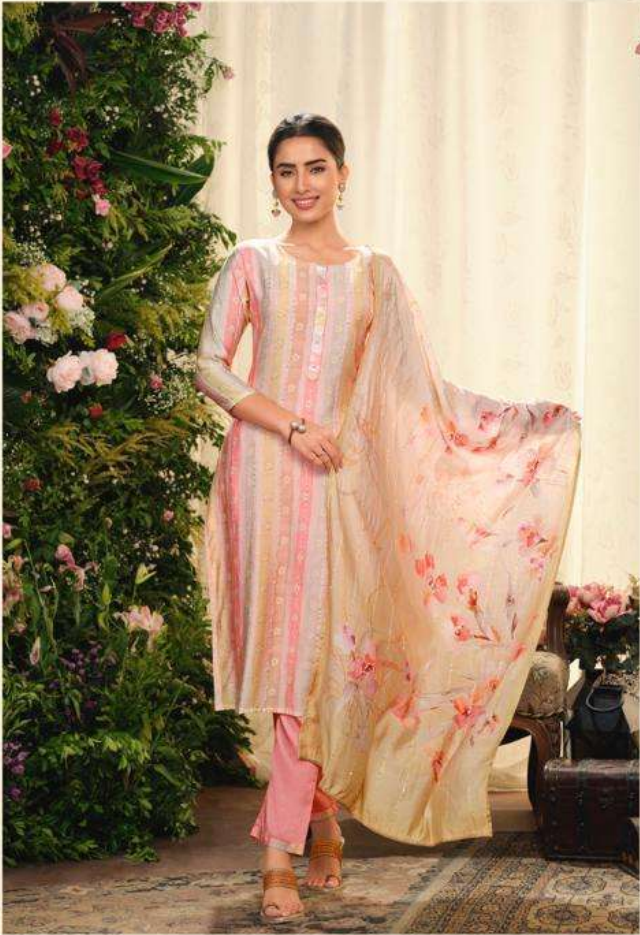

S4U[®]

by SHIVALI

Sunshine

VOL-2

S4U[®]

by SHIVALI

Sunshine

VOL-2

S4U[®]
SHIVALI

Youthful indulgence
WEAR THE MOOD-BRIGHTENING COLOUR,
FEATURING A CHIC
PLAY OF FLORAL AND
GEOMETRIC PATTERNS
SH06

SHU[®]
SHIVALI

Happy hues
CELEBRATE 50 YEARS IN THIS COLOUR
YOUTH SET RENDERED IN
HAPPY HUES AND FLORAL PRINT
SH01

Sunshine
VOL-2

S4U[®]
SHIVALI

SH01

SH02

SH03

SH04

SH05

SH06