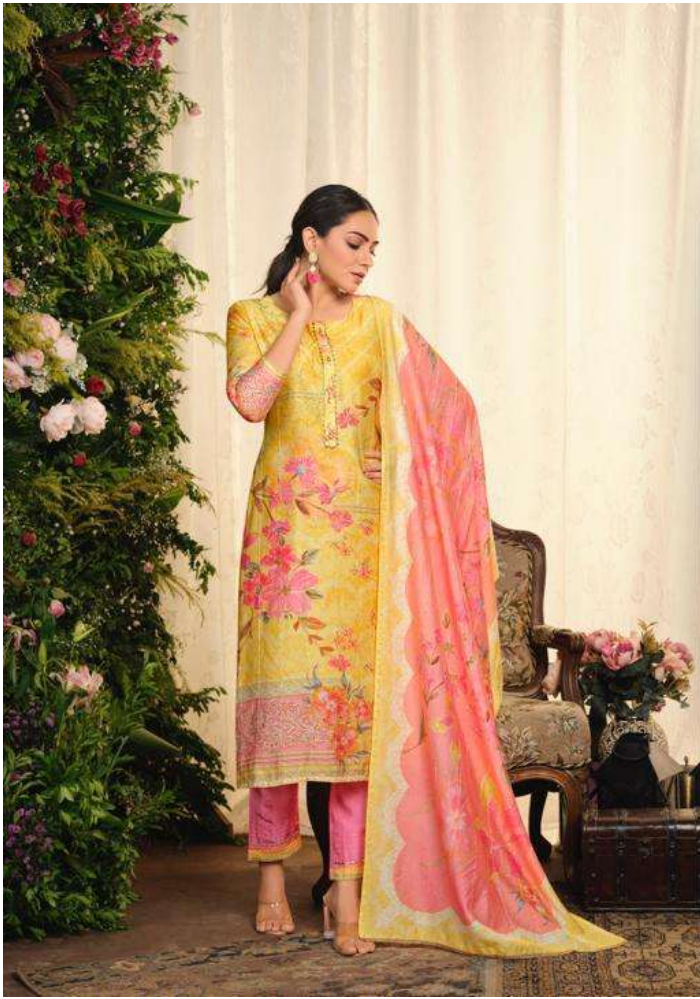

# Sunshine

VOL-2

**S4U**  
BY  
SHIVALI

*Neutral tones*  
INTIMATE FESTIVITIES CALL FOR  
NEUTRAL TONES AND Dainty DETAILING  
OVER A LOVELY PLAY OF FABRICS.  
SH05

**S4U**  
SHIVALI

*Youthful indulgence*  
WEAR THE MOOD-BRIGHTENING COLOUR,  
FEATURING A CHIC  
PLAY OF FLORAL AND  
GEOMETRIC PATTERNS  
**SH06**

SHU<sup>®</sup>  
SHIVALI

Happy hues  
CELEBRATE 50 YEARS IN THIS COLOUR  
YOUTH SET RENDERED IN  
HAPPY HUES AND FLORAL PRINT  
SH01

Sunshine  
VOL-2

S4U<sup>®</sup>  
SHIVALI

SH01

SH02

SH03

SH04