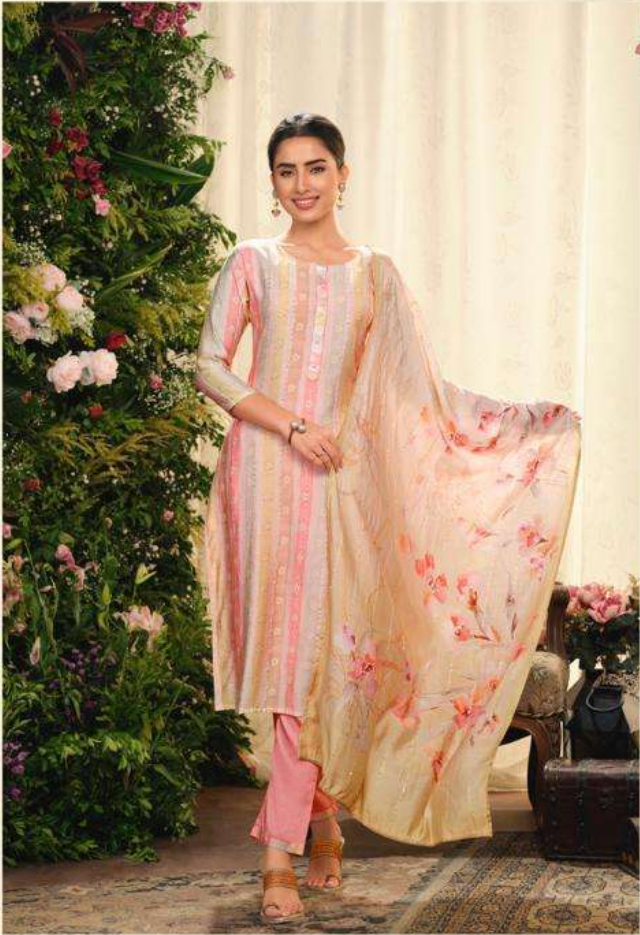

# Sunshine

VOL-2

**S4U**  
BY  
SHIVALI

*Neutral tones*  
INTIMATE FESTIVITIES CALL FOR  
NEUTRAL TONES AND Dainty DETAILING  
OVER A LOVELY PLAY OF FABRICS.  
SH05

**S4U**  
SHIVALI

*Youthful indulgence*  
WEAR THE MOOD-BRIGHTENING COLOUR,  
FEATURING A CHIC  
PLAY OF FLORAL AND  
GEOMETRIC PATTERNS  
**SH06**

SHU<sup>®</sup>  
SHIVALI

Happy hues  
CELEBRATE 50 YEARS IN THIS COLOUR  
YOUTH SET RENDERED IN  
HAPPY HUES AND FLORAL PRINT  
SH01

Sunshine  
VOL-2

S4U<sup>®</sup>  
SHIVALI

SH01

SH02

SH03

SH04