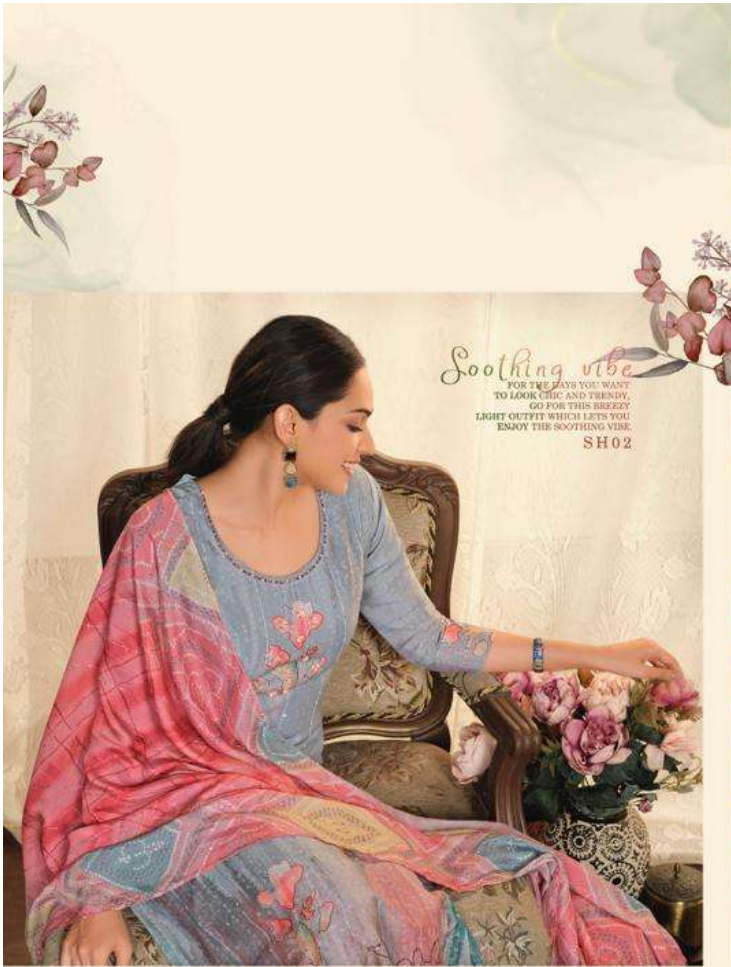

S4U[®]
SHIVALI

Youthful indulgence
WEAR THE MOOD-BRIGHTENING COLOUR,
FEATURING A CHIC
PLAY OF FLORAL AND
GEOMETRIC PATTERNS
SH06

SHU[®]
SHIVALI

Happy hues
CELEBRATE 50 YEARS IN THIS COLOUR
YOUTH SET RENDERED IN
HAPPY HUES AND FLORAL PRINT
SH01