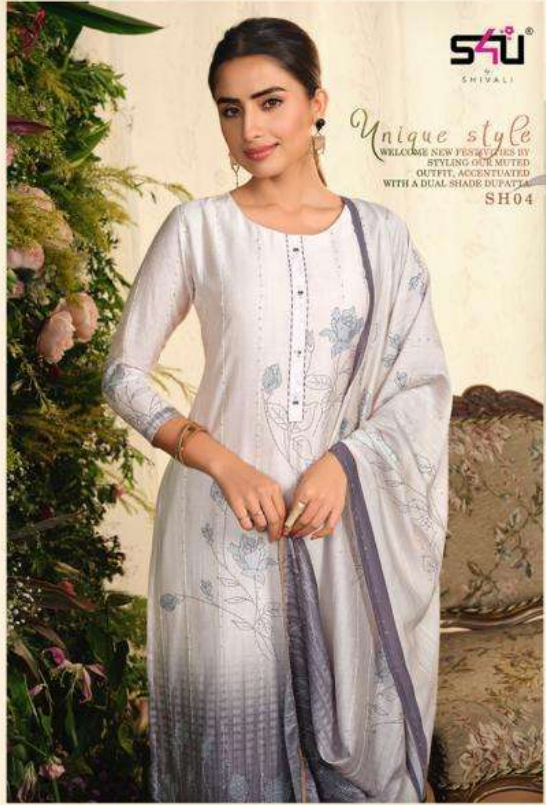

S4U[®]

by SHIVALI

Sunshine

VOL-2

S4U[®]

by SHIVALI

Sunshine

VOL-2

S4U[®]
SHIVALI

Youthful indulgence
WEAR THE MOOD-BRIGHTENING COLOUR,
FEATURING A CHIC
PLAY OF FLORAL AND
GEOMETRIC PATTERNS
SH06

SHU[®]
SHIVALI

Happy hues
CELEBRATE 50 YEARS IN THIS COLOUR
YOUTH SET RENDERED IN
HAPPY HUES AND FLORAL PRINT
SH01