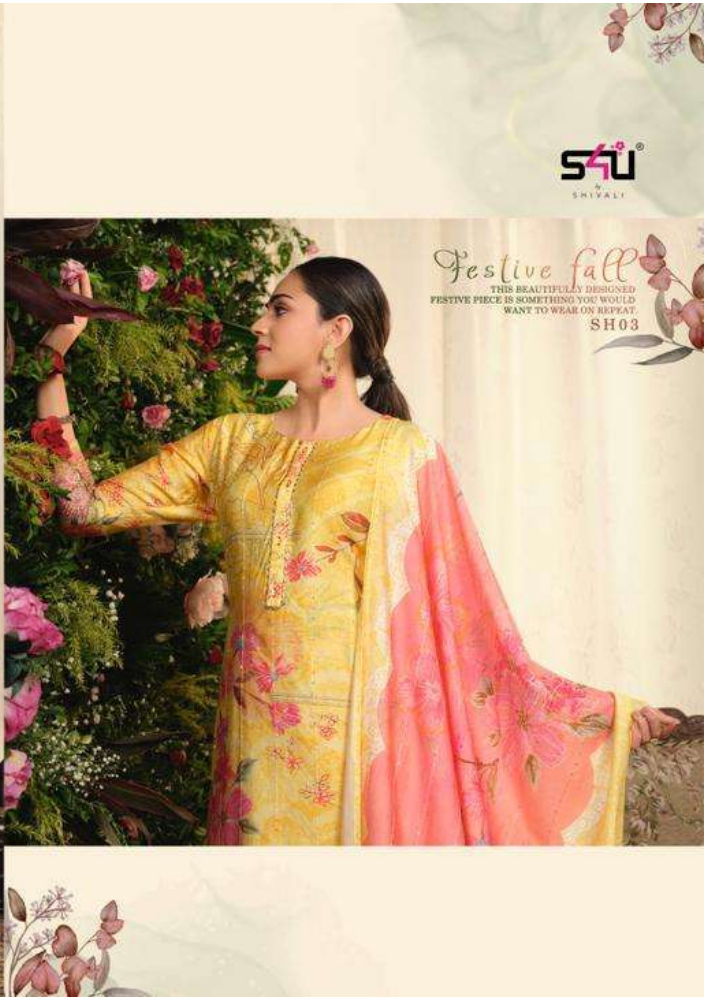

# Sunshine

VOL-2

**S4U**  
BY  
SHIVALI

*Neutral tones*  
INTIMATE FESTIVITIES CALL FOR  
NEUTRAL TONES AND Dainty DETAILING  
OVER A LOVELY PLAY OF FABRICS.  
SH05

**S4U**  
SHIVALI

*Youthful indulgence*  
WEAR THE MOOD-BRIGHTENING COLOUR,  
FEATURING A CHIC  
PLAY OF FLORAL AND  
GEOMETRIC PATTERNS  
**SH06**

SHU<sup>®</sup>  
SHIVALI

Happy hues  
CELEBRATE 50 YEARS IN THIS COLOUR  
YOUTH SET RENDERED IN  
HAPPY HUES AND FLORAL PRINT  
SH01

Sunshine  
VOL-2

S4U<sup>®</sup>  
SHIVALI

SH01

SH02

SH03

SH04