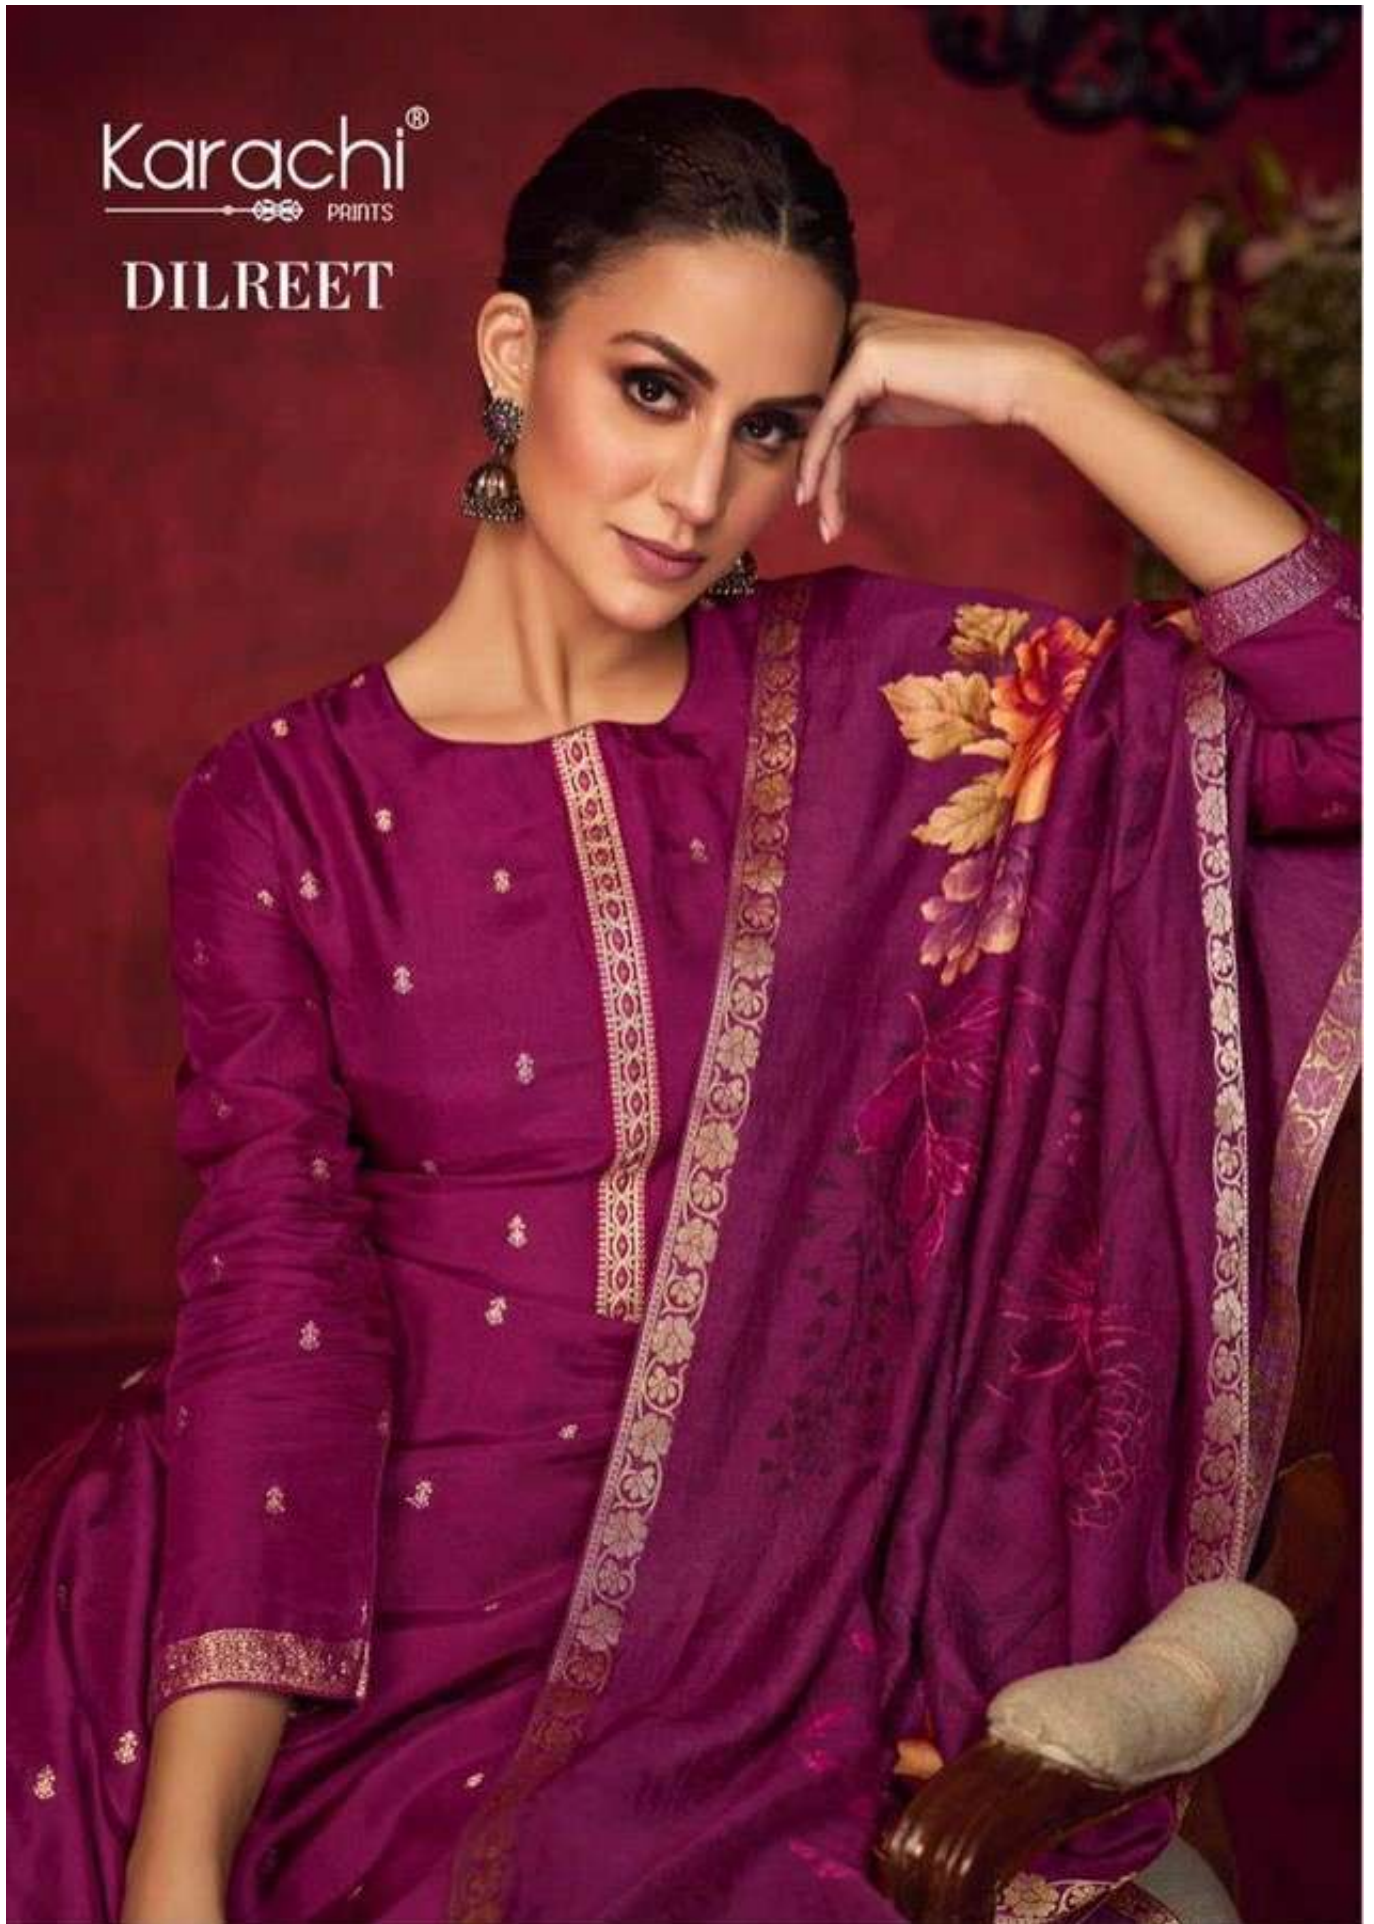

Karachi®
PRINTS

DILREET