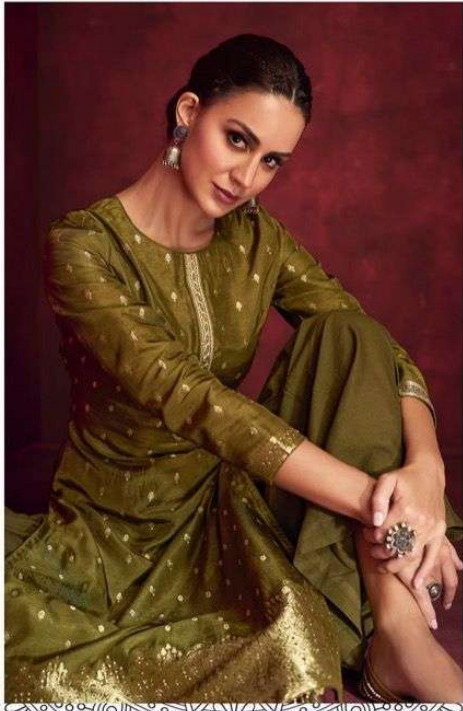

21006

Karachi®  
— PRANTS

21002

21002

Karachi®  
PRINTS  
21004

Karachi®  
— PRANTS

21006

Karachi®  
PRINTS

21005

Karachi®  
PRINTS

21001

Karachi<sup>®</sup>  
PRINTS  
**DILREET**

WE ALWAYS BELIVE IN QUALITY

DESIGN.NO.	DESCRIPTION
21001	~ KURTA ~
21002	PURE DOLA JAQUARD WOVEN WITH NECK EMBROIDERY
21003	~ SALWAAR ~
21004	PURE CANVAS SATIN
21005	~ CHUNI ~
21006	PURE MUSLIN SILK DUPP DIGITALLY PRINTED WITH WEAVING BORDERS
	<b>PRICE : 1695/-</b>