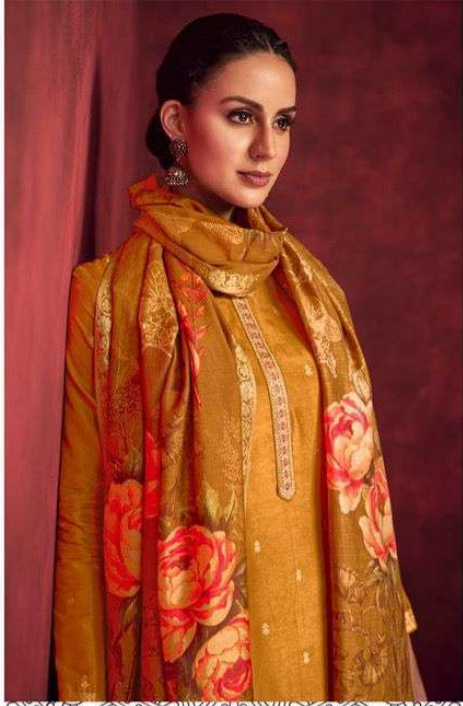

21006

Karachi®  
— PRANTS

21002

21002

Karachi®  
PRINTS  
21004

Karachi®  
— PRANTS

21006

Karachi®  
PRINTS

21005

Karachi®  
PRINTS

21001

Karachi<sup>®</sup>  
PRINTS  
**DILREET**

WE ALWAYS BELIVE IN QUALITY

DESIGN.NO.	DESCRIPTION
21001	~ KURTA ~
21002	PURE DOLA JAQUARD WOVEN WITH NECK EMBROIDERY
21003	~ SALWAAR ~
21004	PURE CANVAS SATIN
21005	~ CHUNI ~
21006	PURE MUSLIN SILK DUPP DIGITALLY PRINTED WITH WEAVING BORDERS
	<b>PRICE : 1695/-</b>