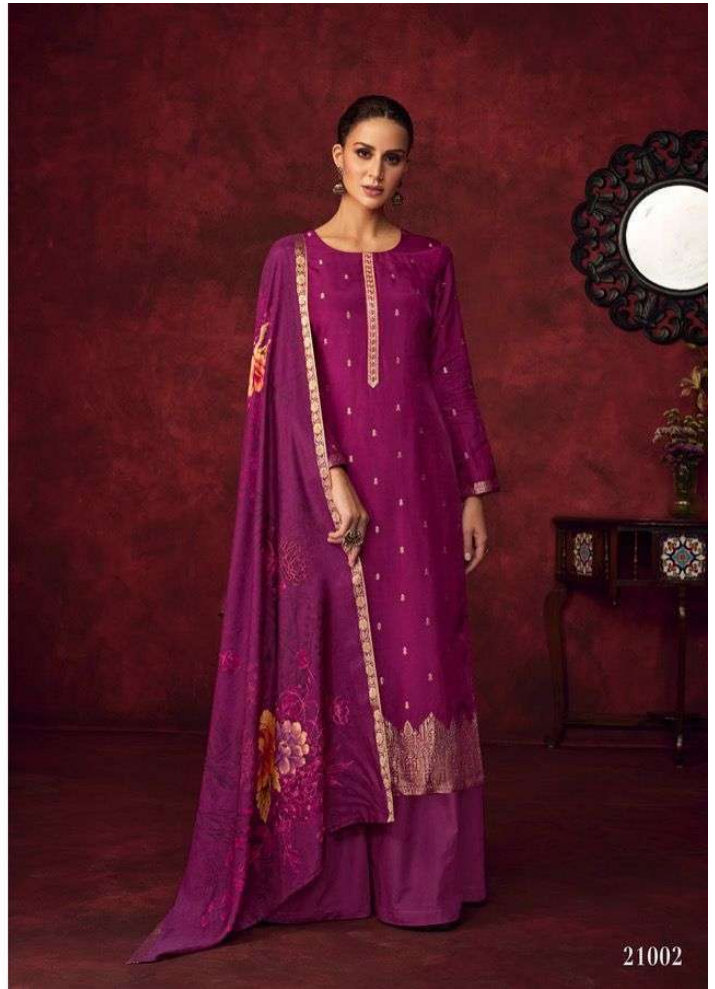

Karachi®
— PRANTS

21002