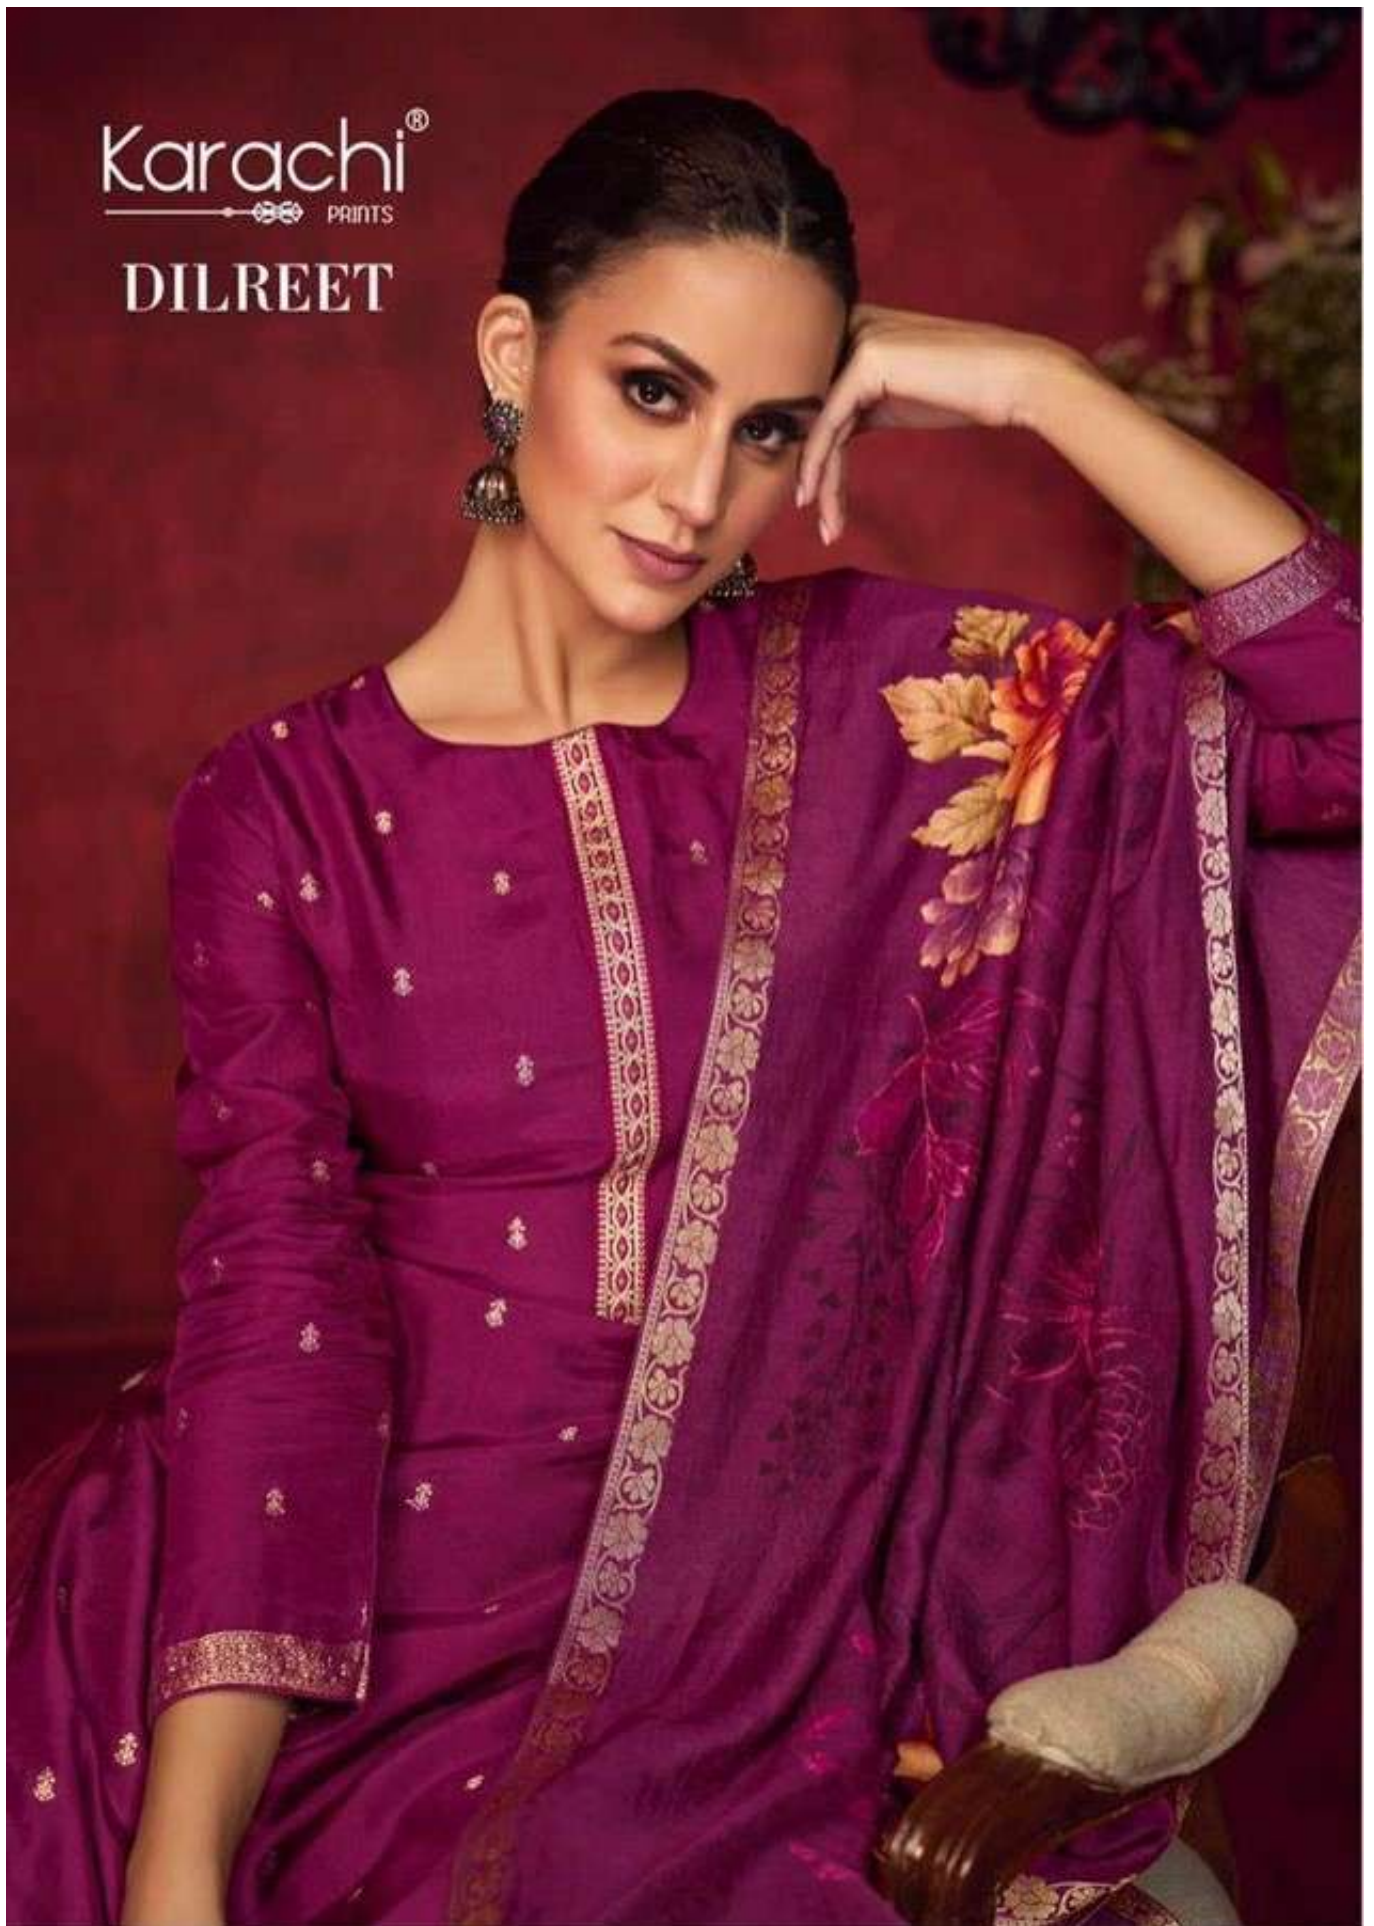

Karachi®
PRINTS

DILREET