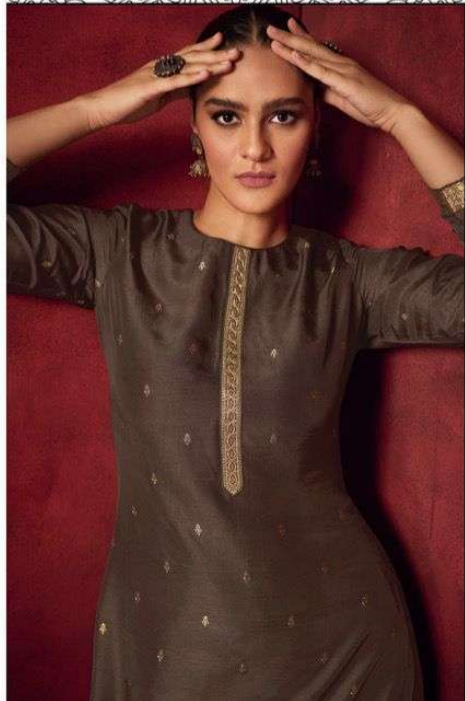

Karachi®
PRINTS

21003