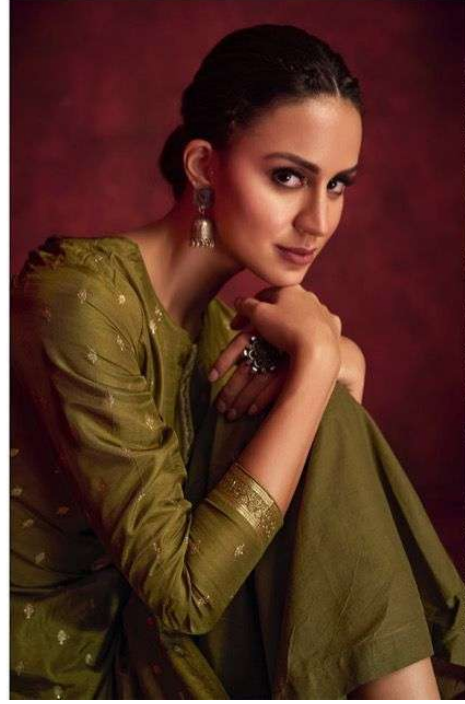

Karachi<sup>®</sup>  
PRINTS

DILREET

Karachi<sup>®</sup>  
PRINTS

DILREET

DILREET

Karachi®  
PRINTS

21003

Karachi®  
PRINTS

21006

Karachi®  
— PRANTS

21002

21002

Karachi®  
PRINTS  
21004

Karachi®  
— PRANTS

21006

Karachi®  
PRINTS

21005

Karachi®  
PRINTS

21001

Karachi<sup>®</sup>  
PRINTS  
**DILREET**

WE ALWAYS BELIVE IN QUALITY

DESIGN.NO.	DESCRIPTION
21001	~ KURTA ~
21002	PURE DOLA JAQUARD WOVEN WITH NECK EMBROIDERY
21003	~ SALWAAR ~
21004	PURE CANVAS SATIN
21005	~ CHUNI ~
21006	PURE MUSLIN SILK DUPP DIGITALLY PRINTED WITH WEAVING BORDERS
	<b>PRICE : 1695/-</b>