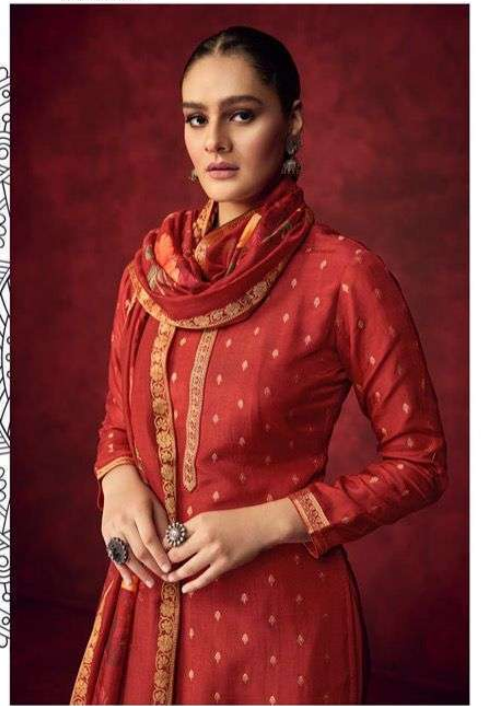

21006

Karachi®  
— PRANTS

21002

21002

Karachi®  
PRINTS  
21004

Karachi®  
— PRANTS

21006

Karachi®  
PRINTS

21005

Karachi®  
PRINTS

21001

Karachi<sup>®</sup>  
PRINTS  
**DILREET**

WE ALWAYS BELIVE IN QUALITY

DESIGN.NO.	DESCRIPTION
21001	~ KURTA ~
21002	PURE DOLA JAQUARD WOVEN WITH NECK EMBROIDERY
21003	~ SALWAAR ~
21004	PURE CANVAS SATIN
21005	~ CHUNI ~
21006	PURE MUSLIN SILK DUPP DIGITALLY PRINTED WITH WEAVING BORDERS
	<b>PRICE : 1695/-</b>