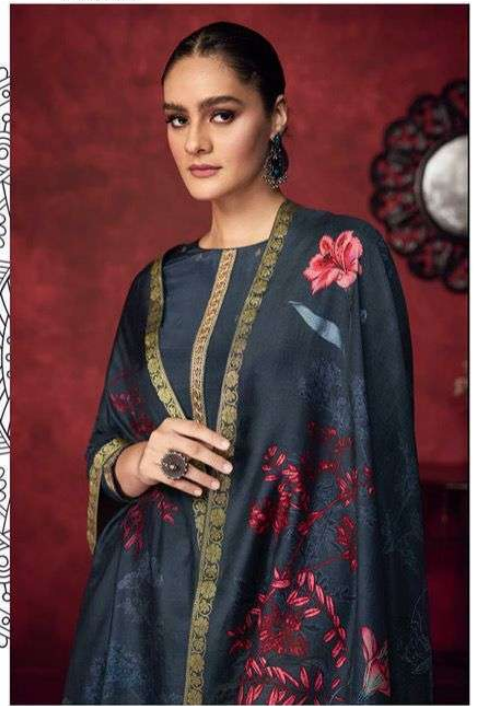

21006

Karachi®  
— PRANTS

21002

21002

Karachi®  
PRINTS  
21004

Karachi®  
— PRANTS

21006

Karachi®  
PRINTS

21005

Karachi®  
PRINTS

21001

Karachi<sup>®</sup>  
PRINTS  
**DILREET**

WE ALWAYS BELIVE IN QUALITY

DESIGN.NO.	DESCRIPTION
21001	~ KURTA ~
21002	PURE DOLA JAQUARD WOVEN WITH NECK EMBROIDERY
21003	~ SALWAAR ~
21004	PURE CANVAS SATIN
21005	~ CHUNI ~
21006	PURE MUSLIN SILK DUPP DIGITALLY PRINTED WITH WEAVING BORDERS
	<b>PRICE : 1695/-</b>