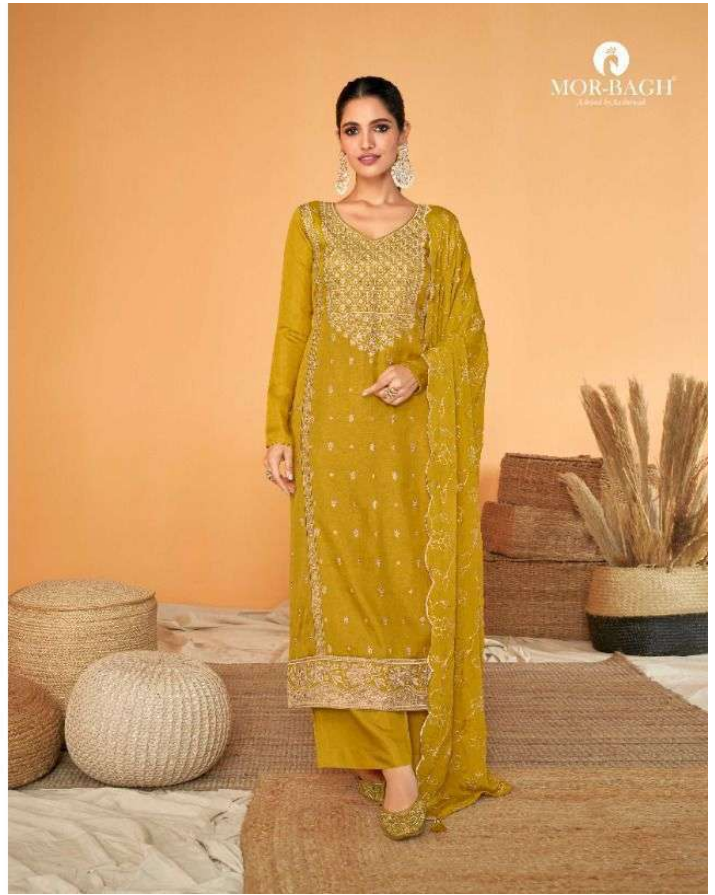

Sureena

DESIGN	PRICE	DESCRIPTION
9330	1895	
9331	1895	~ TOP ~ PREMIUM TUSSAR SILK
9332	1895	~ BOTTOM ~ PREMIUM TUSSAR SILK
9333	1895	
9334	1895	~ DUPTTA ~ PURE CHINNON SILK WITH EMBROIDERY
9335	1895	

HSN CODE -540752

~ www.aashirwadcreation.com ~

9332

MOR-BAGH
A Brand For Women

9331

MOR-BAGH
A brand by Zudio

9330