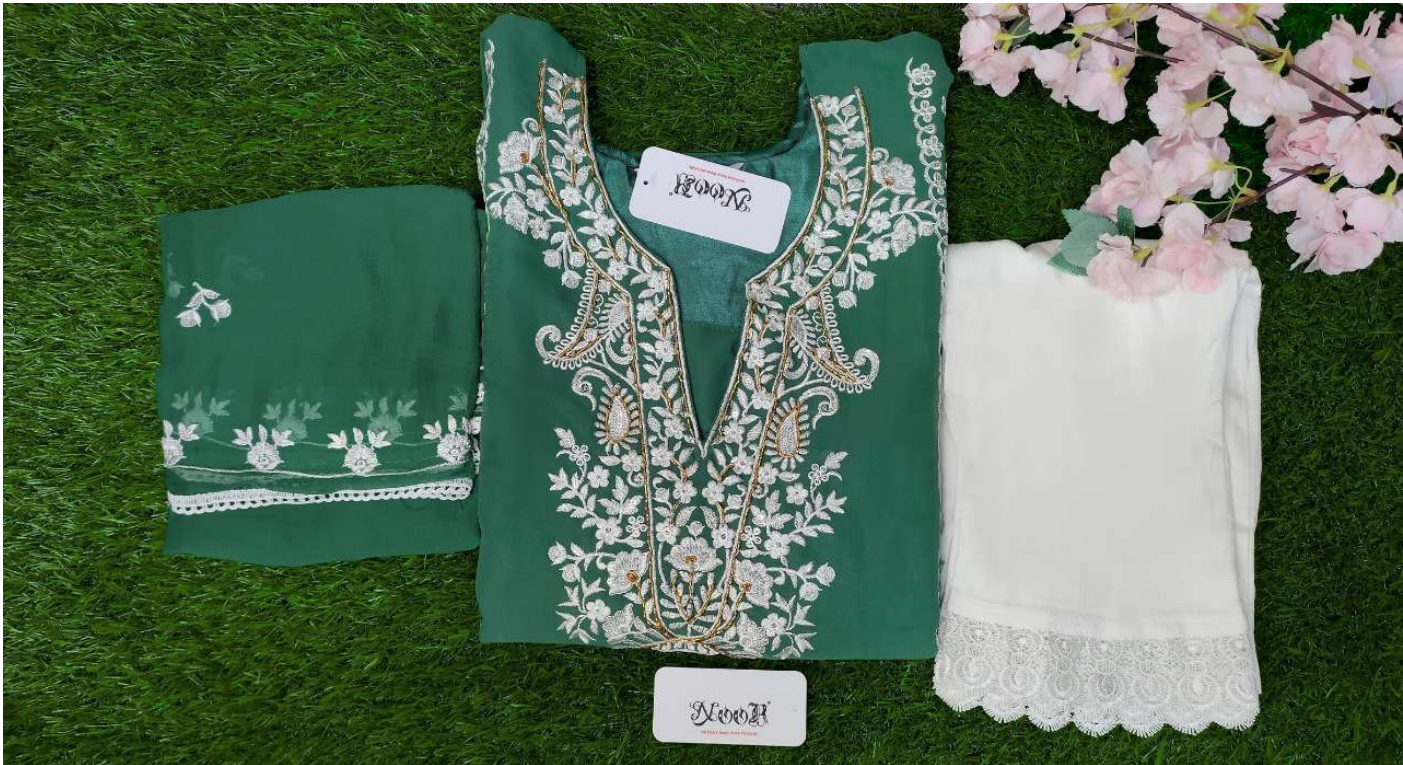

BOTTOM

Pure Rayon Lycra
Stitched

INNER

Dull Santoon

DUPATTA

Nazmin chiffon with
Ready made less Border

Noor
HITT COLLECTION

R-117