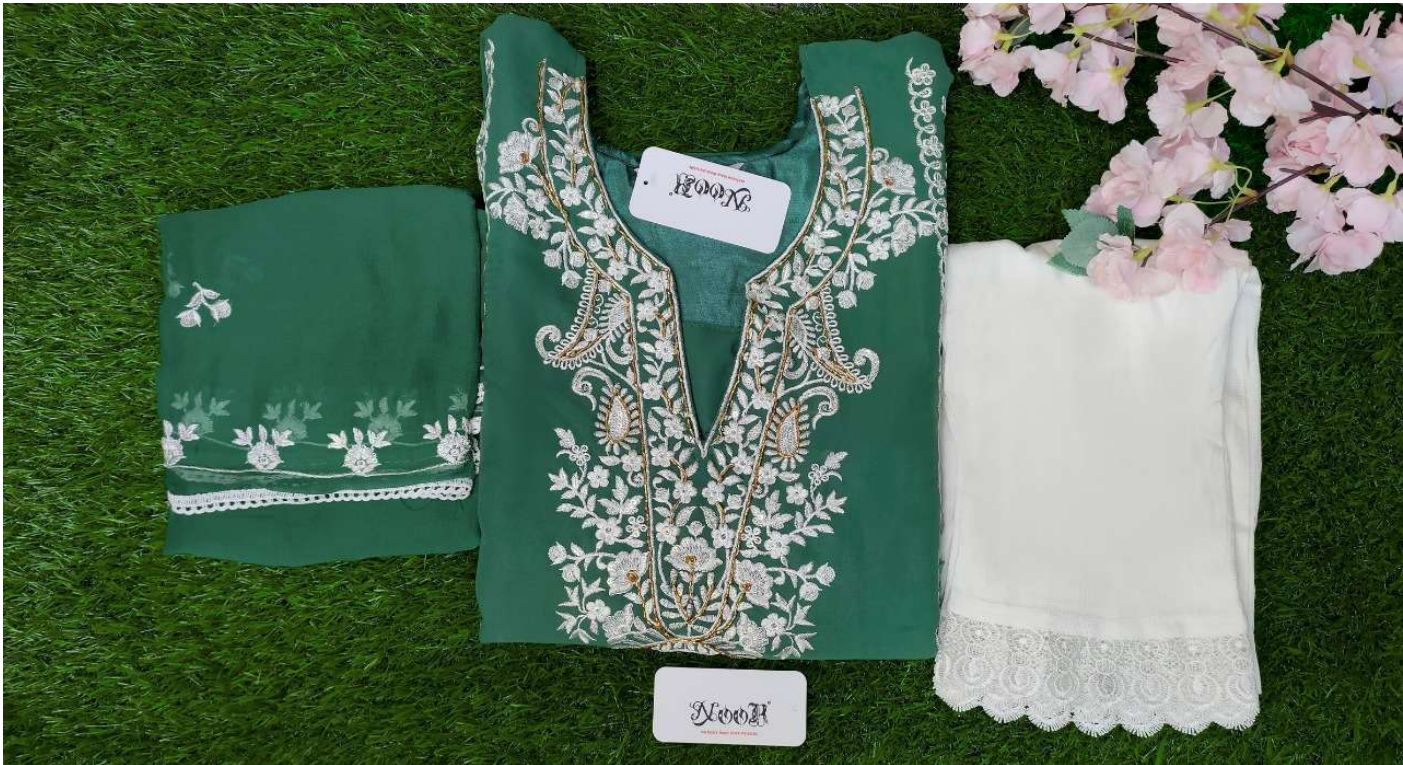

R-116

**Noor**<sup>®</sup>  
HITT COLLECTION

**TOP**

Faux georjott with  
Hand work

**BOTTOM**

Pure Rayon Lycra  
Stitched

**INNER**

Dull Santoon

**BOTTOM**

Pure Rayon Lycra  
Stitched

**INNER**

Dull Santoon

**DUPATTA**

Nazmin chiffon with  
Ready made less Border

**Noor**  
HITT COLLECTION

R-117