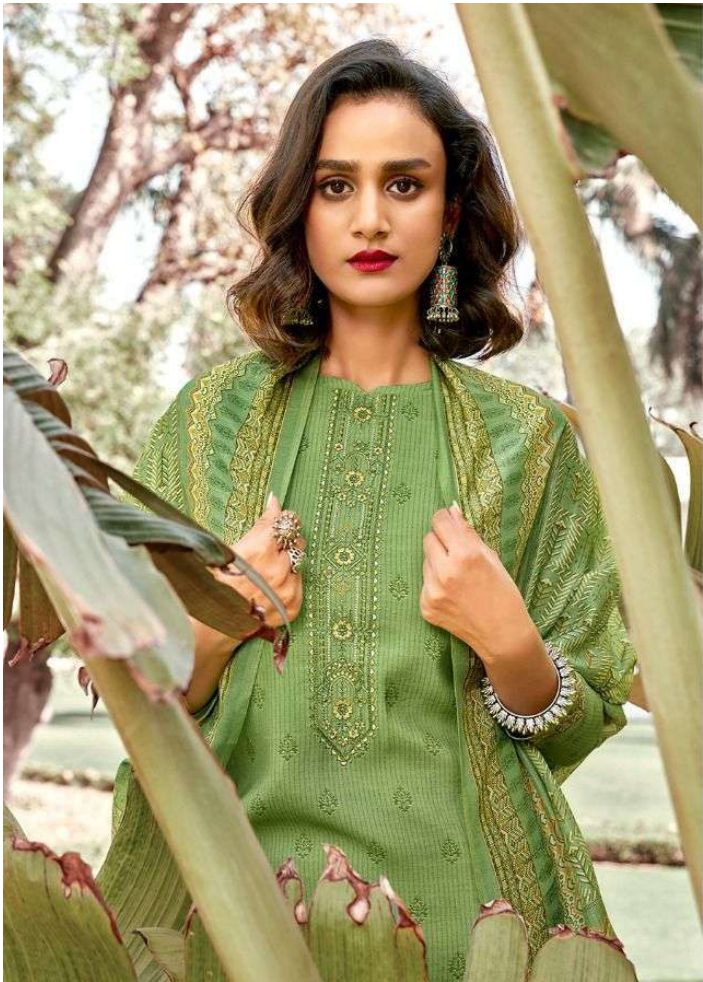

AIQA

Mahira

AIQA

Mahira

1109

A I Q A
LIFESTYLE

A I Q A
L I F E S T Y L E

Mahira

DESIGN NO.	CATALOGUE NAME	DESCRIPTION
1109	MAHIRA	:TOP: PURE MULBERRY MUSLINE SILK WITH DIGITAL WITH FENCY EMBROIDERY WORK
1110	MAHIRA	
1111	MAHIRA	:BOTTOM: SILK SATIN SOLID
1112	MAHIRA	
1113	MAHIRA	:DUPATTA: ERIK SILK WITH DIGITAL PRINT
1114	MAHIRA	
1115	MAHIRA	