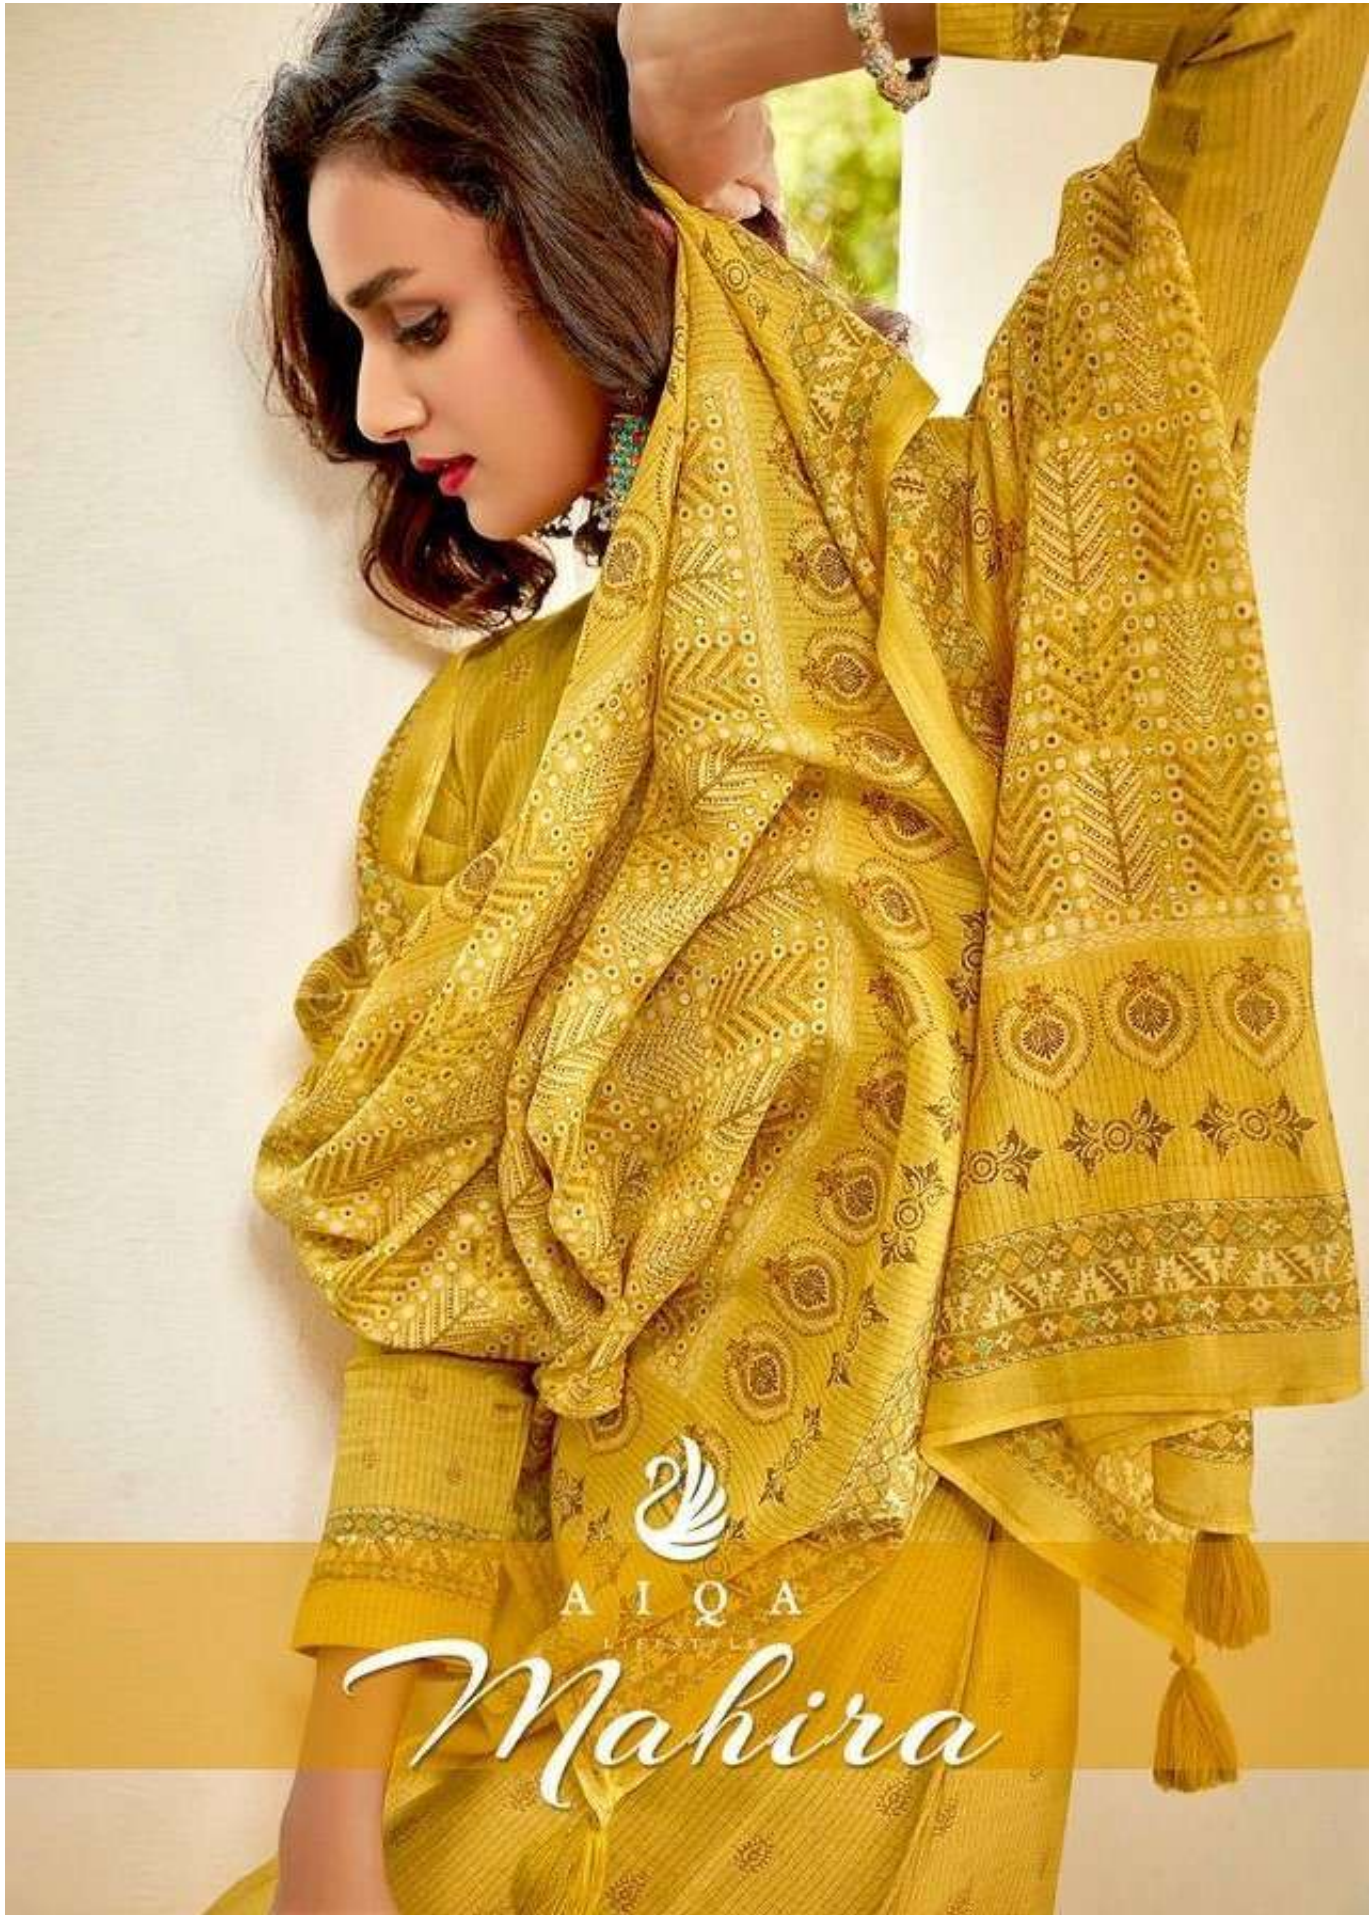

AIQA

Mahira