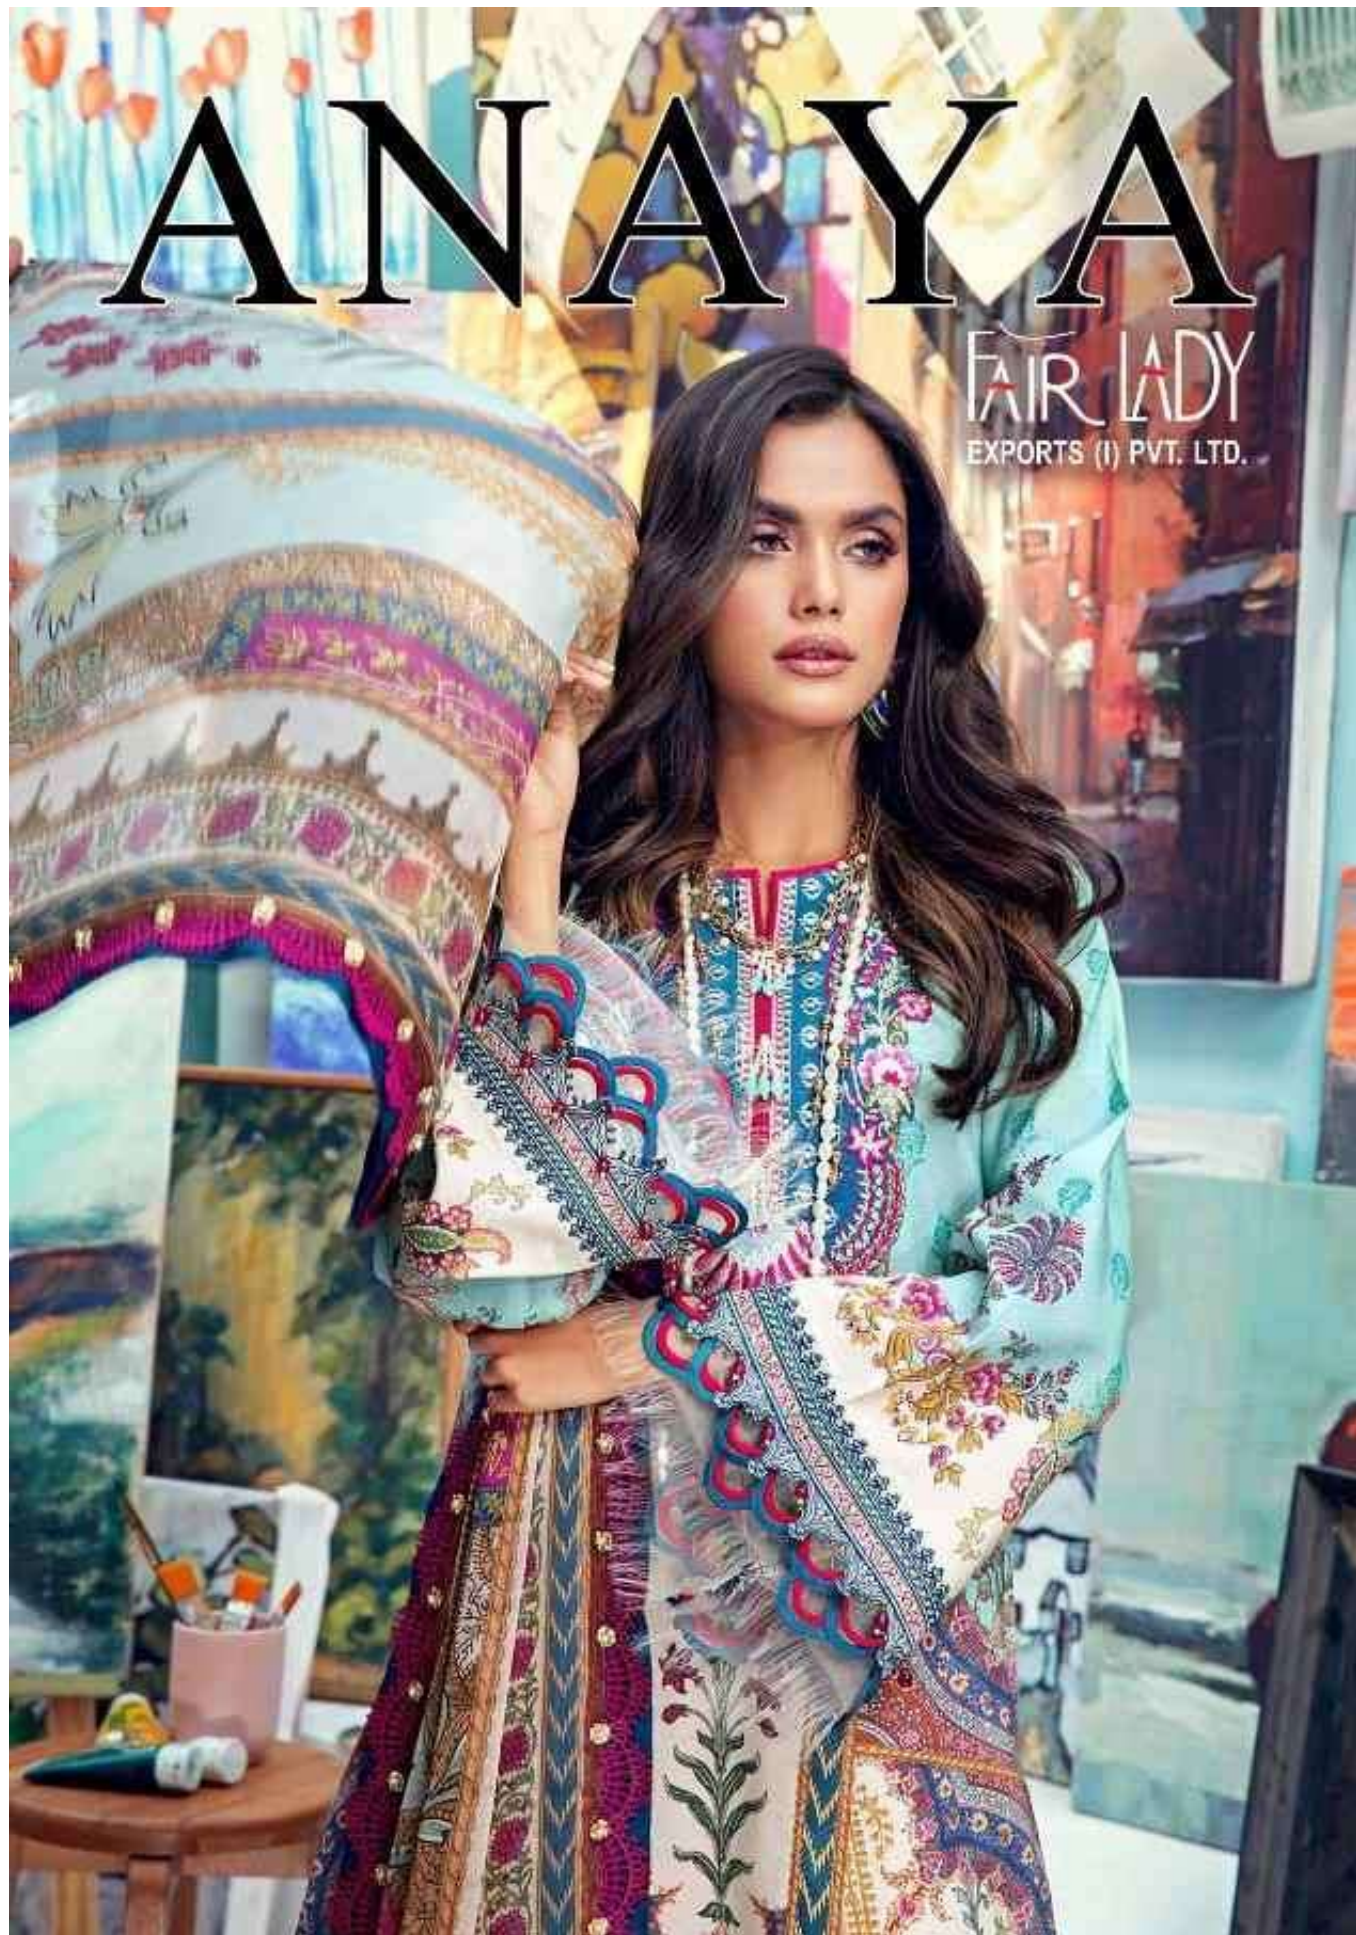

ANAYA

FAIR LADY
EXPORTS (I) PVT. LTD.