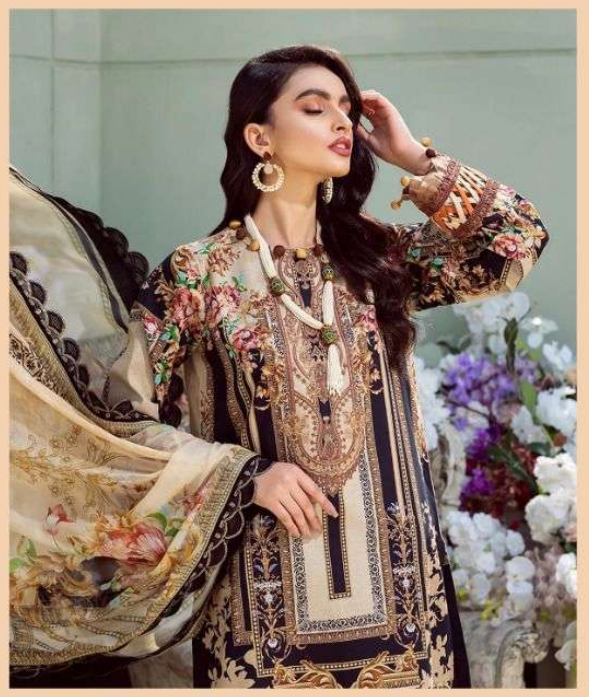

ہاؤس آف لائن
HOUSE OF LAWN[™]
DEFINING FEMININITY AND LUXURY

2401
✧

HOUSE OF LAWNTM
DEFINING FEMININITY AND LUXURY

2402

A close-up photograph of the woman in the maroon lace dress, showing the intricate details of the fabric and her accessories. The image is framed by a decorative border with floral patterns. The number 2402 is printed below the image, along with a small star-like logo.

ہاؤس آف لائن
HOUSE OF LAWN®
DEFINING FEMININITY AND LUXURY

2402

حؤوس اللؤون
HOUSE OF LAWN™
DEFINING FEMININITY AND LUXURY

2402

2406
✻

ہاؤس آف لائن

HOUSE OF LAWNTM
DEFINING FEMININITY AND LUXURY

2406