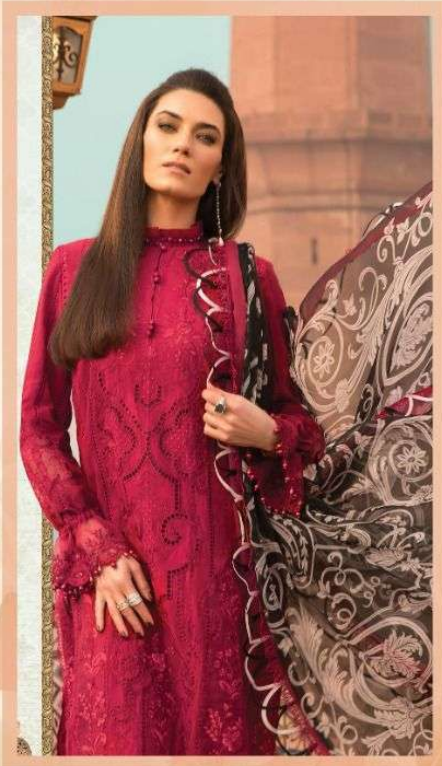

ہاؤس آف لائن
HOUSE OF LAWN[™]
DEFINING FEMININITY AND LUXURY

2401
✧

HOUSE OF LAWNTM
DEFINING FEMININITY AND LUXURY

2402

A close-up photograph of the woman in the maroon lace dress, showing the intricate details of the fabric and her accessories. The image is framed by a decorative border with floral patterns. The number 2402 is printed below the image, along with a small star-like logo.

ہاؤس آف لائن
HOUSE OF LAWN®
DEFINING FEMININITY AND LUXURY

2402

حؤوس اللؤون
HOUSE OF LAWN™
DEFINING FEMININITY AND LUXURY

2402

2406
✻

ہاؤس آف لائن

HOUSE OF LAWNTM
DEFINING FEMININITY AND LUXURY

2406