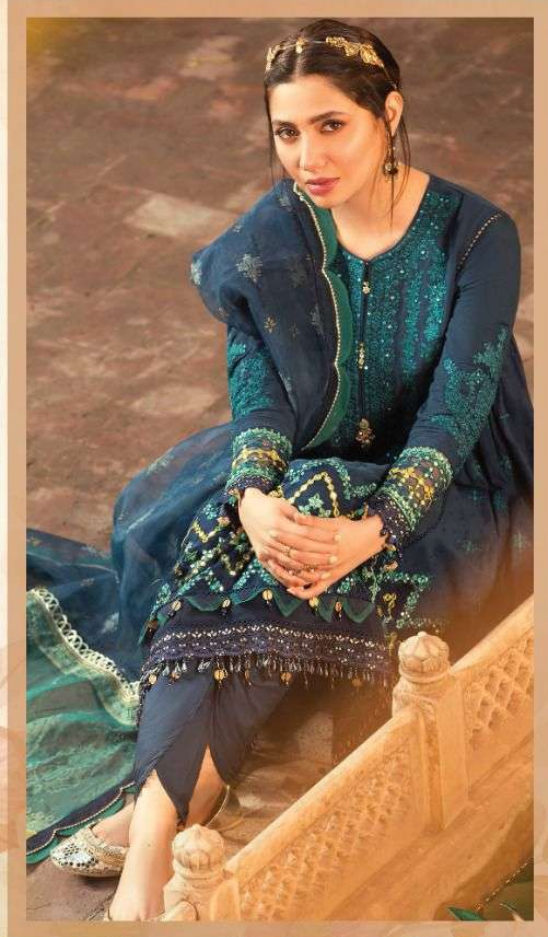

حؤس آف لؤن

HOUSE OF LAWNTM
DEFINING FEMININITY AND LUXURY

Firdous
Remix

حؤس آف لؤن

HOUSE OF LAWNTM
DEFINING FEMININITY AND LUXURY

Firdous
Remix

حوس آف لائن
HOUSE OF LAWN™
DEFINING FEMININITY AND LUXURY

2401
✦

ہاؤس آف لائن
HOUSE OF LAWN[™]
DEFINING FEMININITY AND LUXURY

2401
✧

HOUSE OF LAWNTM
DEFINING FEMININITY AND LUXURY

2402

A close-up photograph of the woman in the maroon lace dress, showing the intricate details of the fabric and her accessories. The image is framed by a decorative border with floral patterns. The number 2402 is printed below the image, along with a small star-like logo.