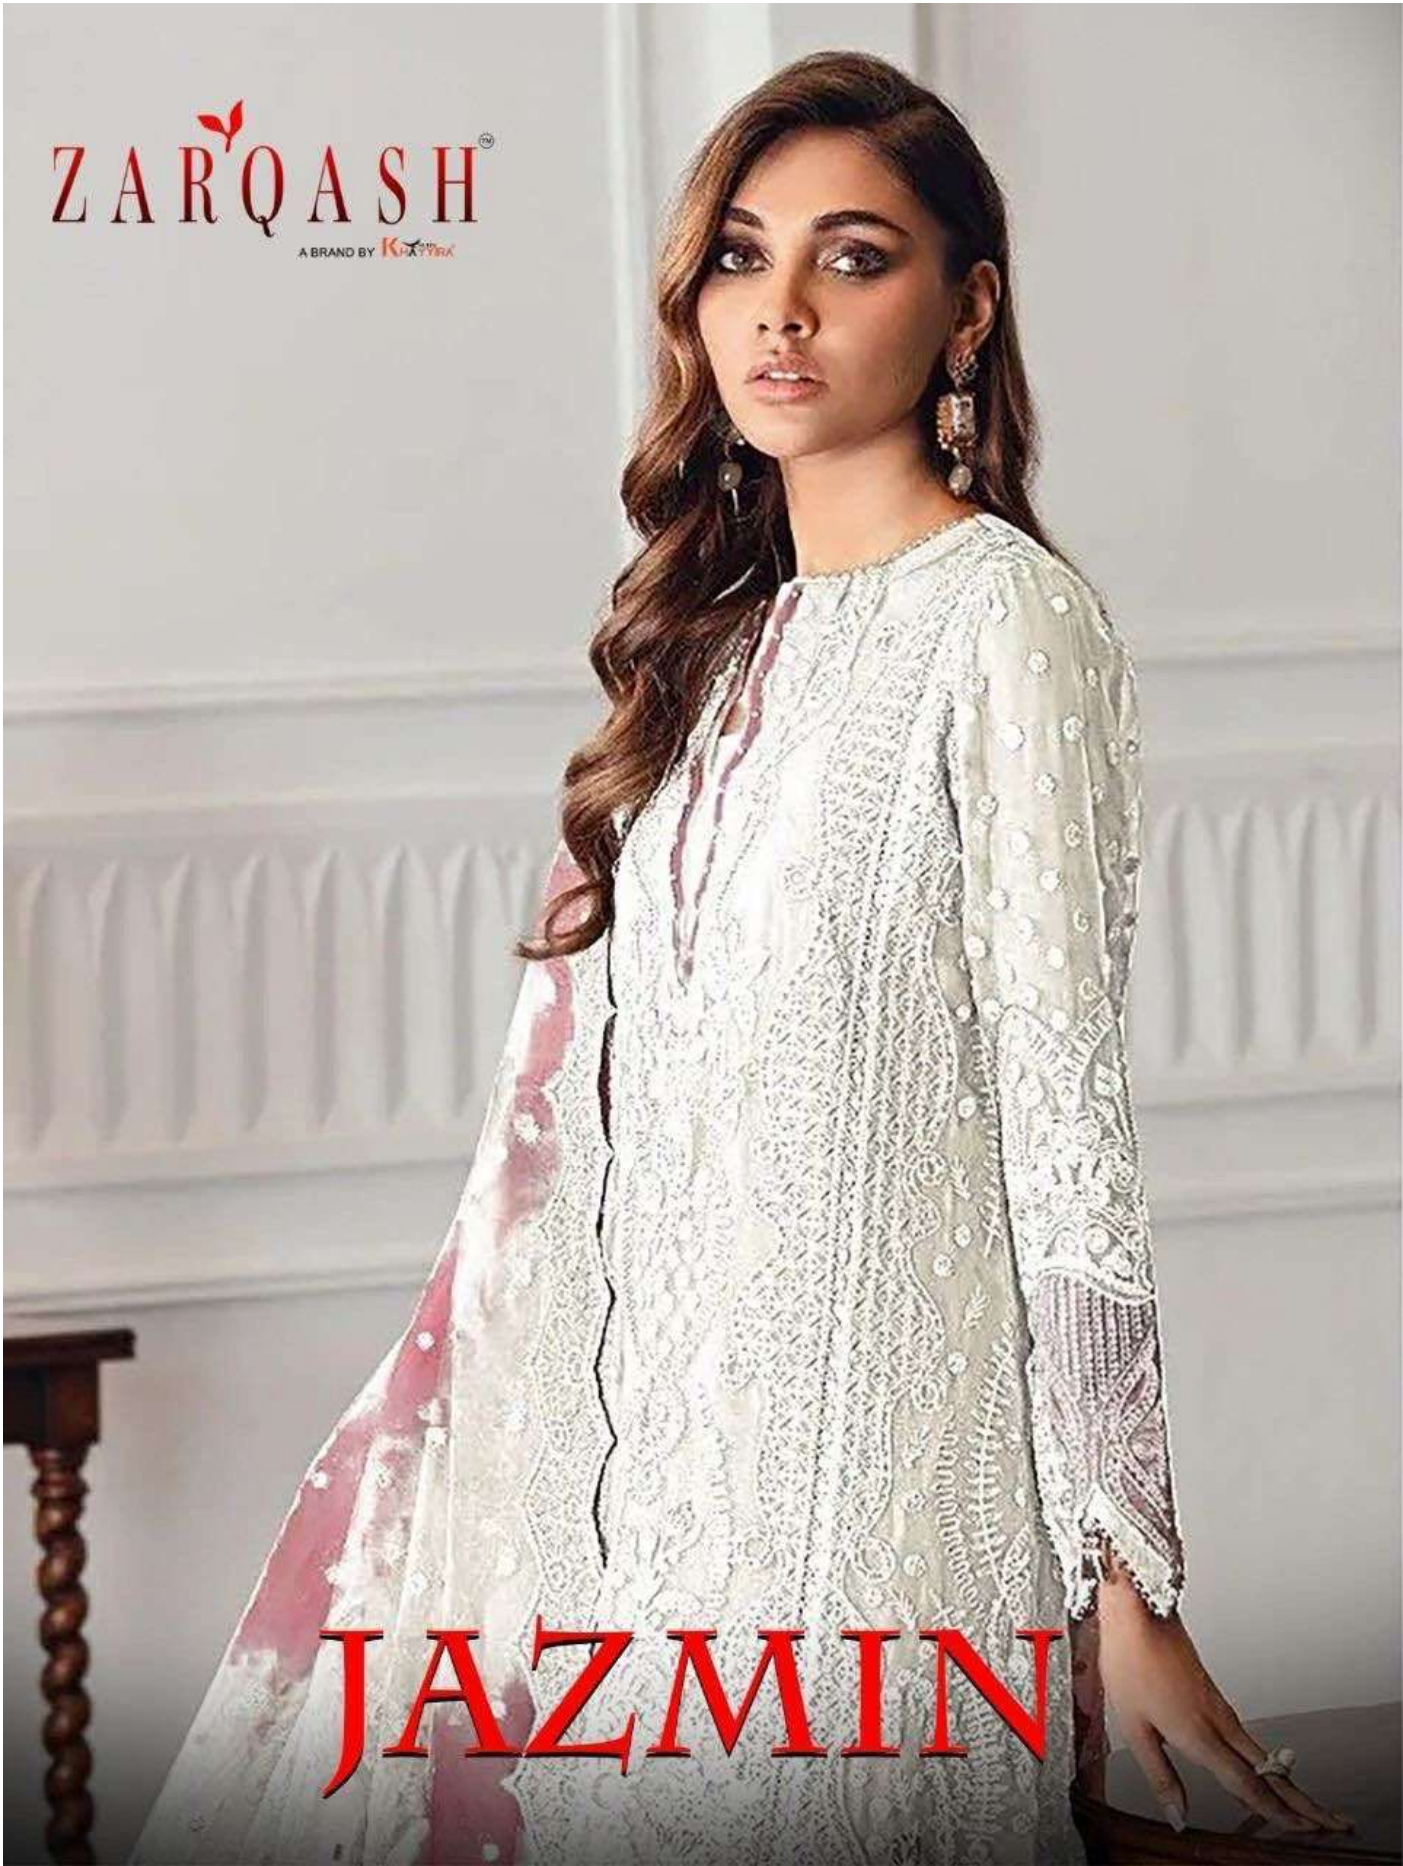

ZARQASH™
A BRAND BY KAYRA

JAZMIN