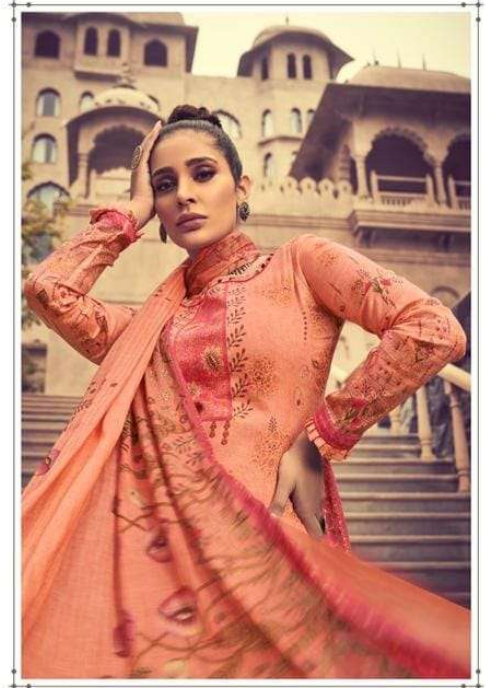

## Embroidered Edition

100% PURE JAM SATIN DIGITAL PRINT WITH DESIGNER EMBROIDERY

MUMTAZ ARTS  
Original & Unique

5007

MUMTAZ ARTS®  
Elegance in design

5001

MUMTAZ ARTS  
Purveyors of Elegance

5005