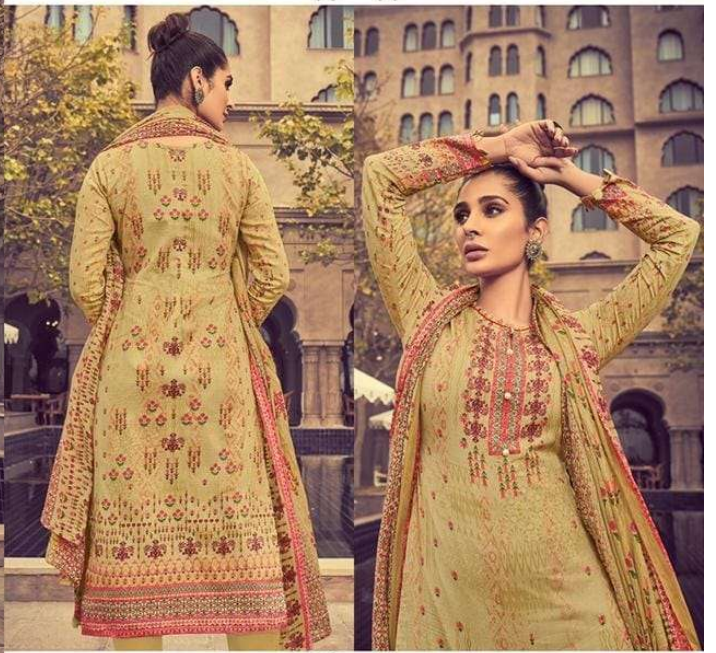

## Embroidered Edition

100% PURE JAM SATIN DIGITAL PRINT WITH DESIGNER EMBROIDERY

MUMTAZ ARTS  
Original & Unique

5007

MUMTAZ ARTS®  
Elegance in design

5001

MUMTAZ ARTS  
Purveyors of Elegance

5005