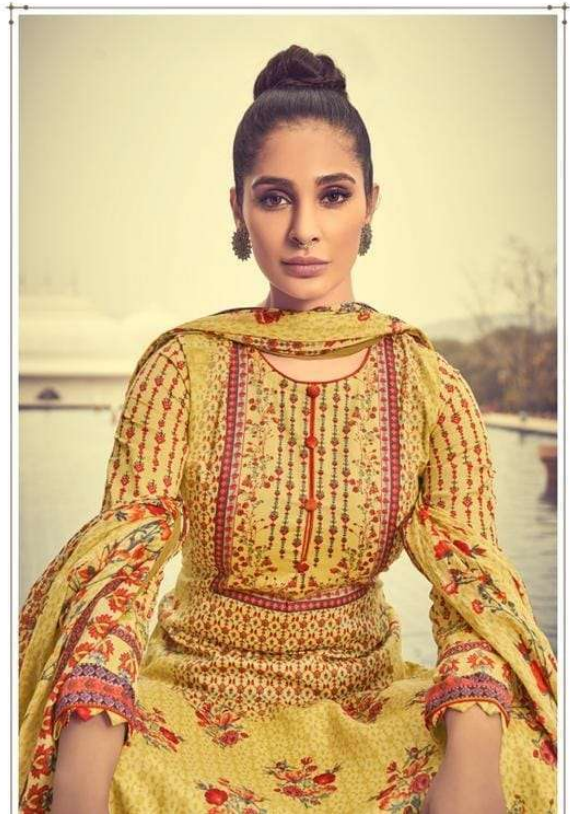

MUMTAZ ARTS®

5008