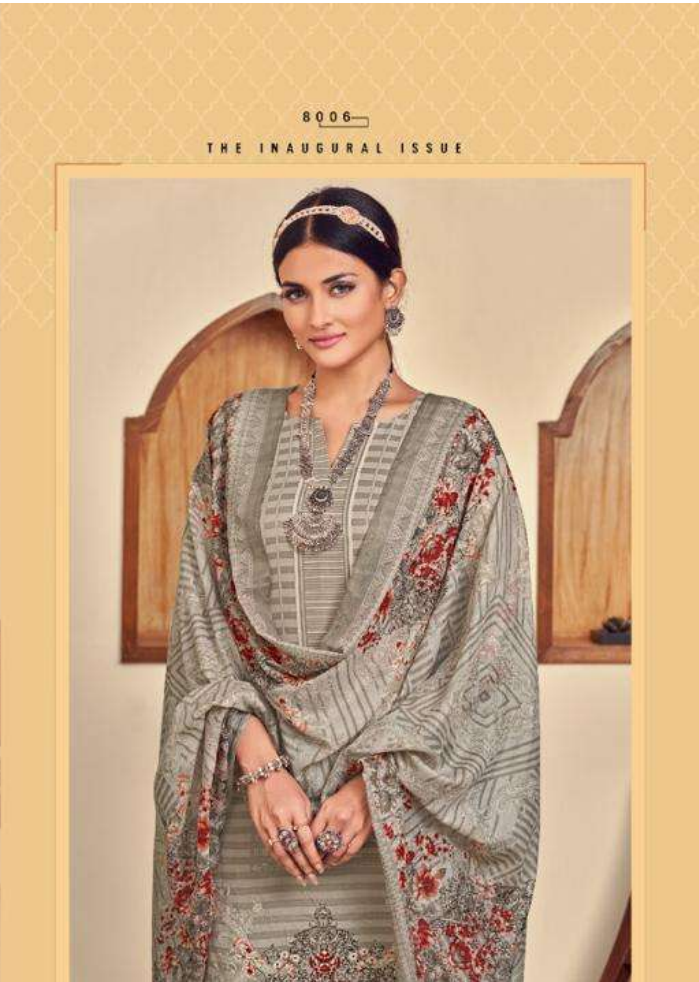

•••••
SENSE AND SENSIBILITY

STEP OUT IN STYLE THIS SEASON

8007

808
ORIENTED SILHOUETTES

BLOSSOM COLLECTION 8004

SENSE AND SENSIBILITY
8005

8901

THE INAUGURAL ISSUE

This sparkling beauty of anise will work their magic on everything
in your wardrobe

Roheenaz

-:TOP:-

Pure Eric Cotton Digital Pakistani Print

-:BOTTOM:-

Pure Cotton Solid Dayed

-:DUPATTA:-

Pure Lawn Digital Print With Tasseles