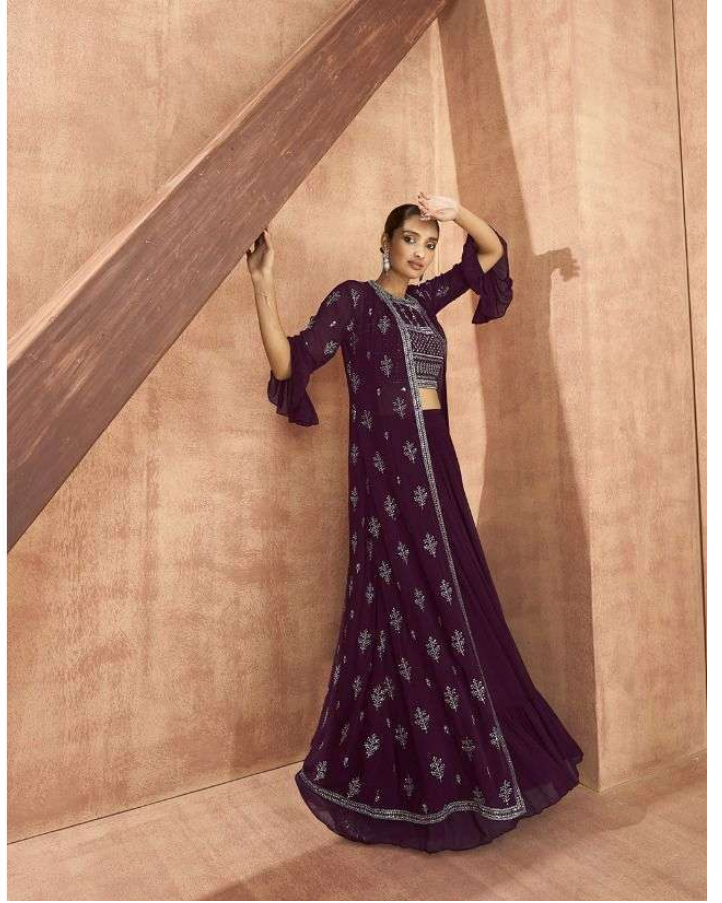

SAYURI®
Designer

GLAMOROUS

D NO : 9101

GLAM DIVA

SAYURI®
Lahore

D NO : 9101

SAYURI[®]
Designs

ETHNIC TWIST