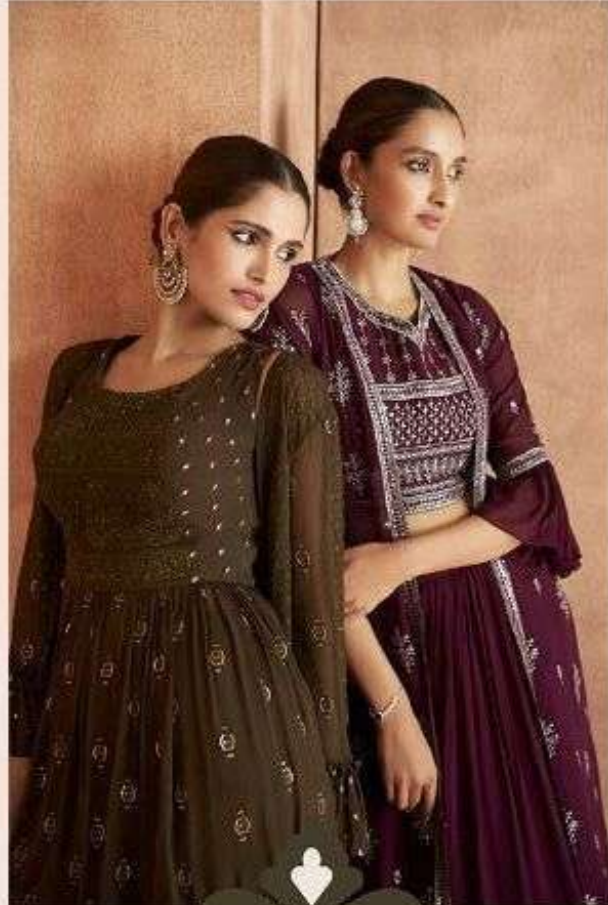

INSPIRE

SAYURI®
Designer

ATTIRES