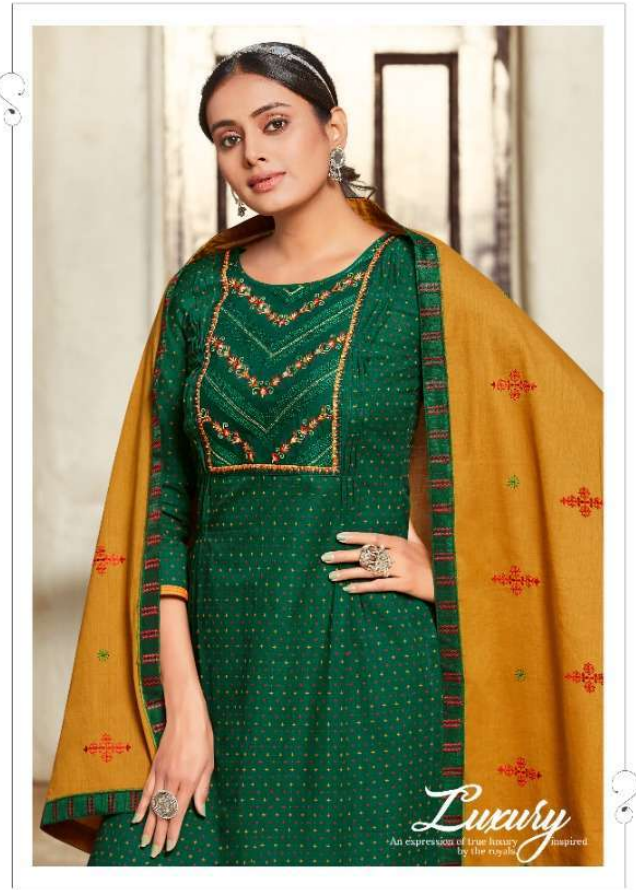

Rangoon

TASVEER

Rangoon

TASVEER

3561

3562

**Rangoon**  
**TASVEER**

3563

3564

**Rangoon**

TOP - HEAVY COTTON WITH FANCY EMBROIDERY AND MIRROR WORK  
 DUPPATA - NAZMIN AND HEAVY EMBROIDERY DUPPATA WORK AND FOUR SIDE LACE BORDER  
 BOTTOM - HEAVY COTTON WITH FANCY WEAVING PLAZZO