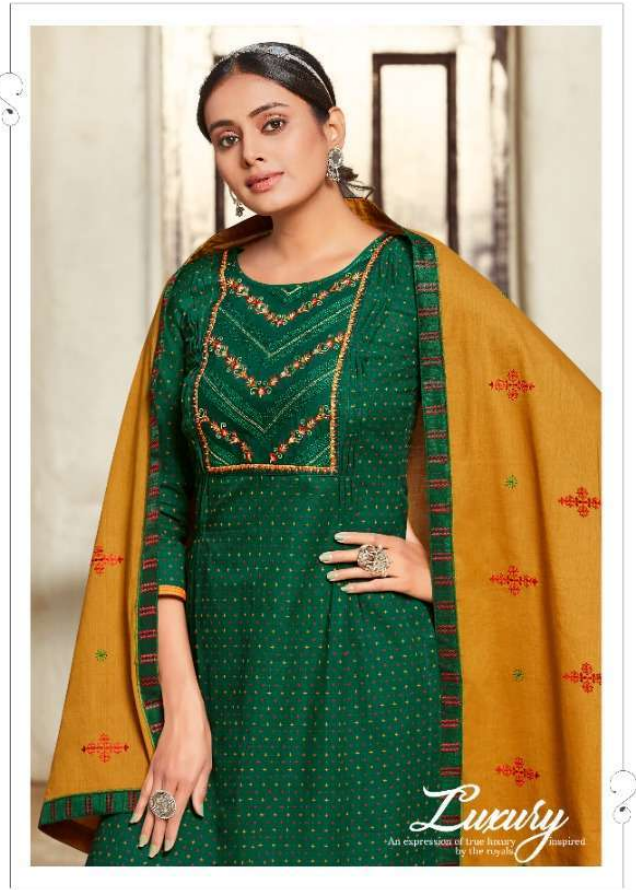

Rangoon

TASVEER

Rangoon

TASVEER

3561

3562

**Rangoon**  
**TASVEER**

3563

3564

**Rangoon**

TOP - HEAVY COTTON WITH FANCY EMBROIDERY AND MIRROR WORK  
 DUPPATA - NAZMIN AND HEAVY EMBROIDERY DUPPATA WORK AND FOUR SIDE LACE BORDER  
 BOTTOM - HEAVY COTTON WITH FANCY WEAVING PLAZZO