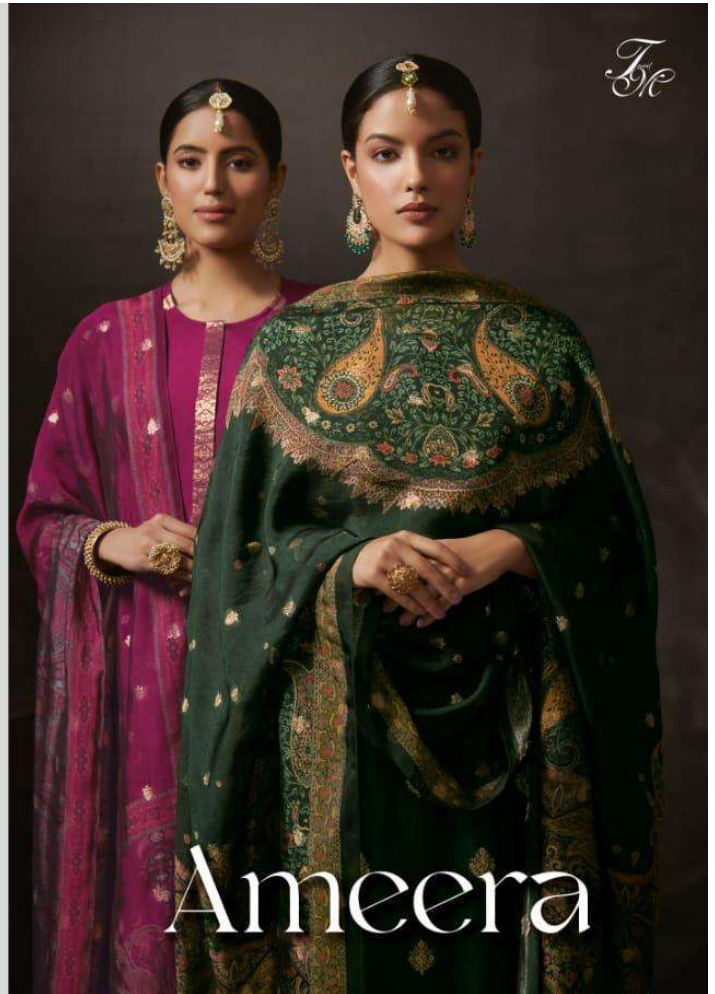

RATE LIST

H S N CODE - 540834

DESIGN NO

388 - 357

372 - 373

390

DESCRIPTION

TOP - FANCY JACQUARD

BOTTOM - MUSLIN SILK HEAVY

DUPATTA - FANCY KASHMIRI JACQUARD BUTTI DIGITAL PRINTED

{ RATE }
{ RS, 2495/- }

TOTAL SUITS = 5 TOTAL AMOUNT - 12475/- AVG. RATE - 2495/-

Sales Office:

3A-3RD FLOOR, B WING, TIME SQUARE NILKANTH TECH PARK PVT. LTD. MITTAL INDUSTRIAL ESTATE,
ANDHERI-KURLA ROAD, MAROL, ANDHERI (E), MUMBAI-400059

E-MAIL: INFO@TNMDESIGNERSTUDIO.COM

CONTACT : +91 9624283111