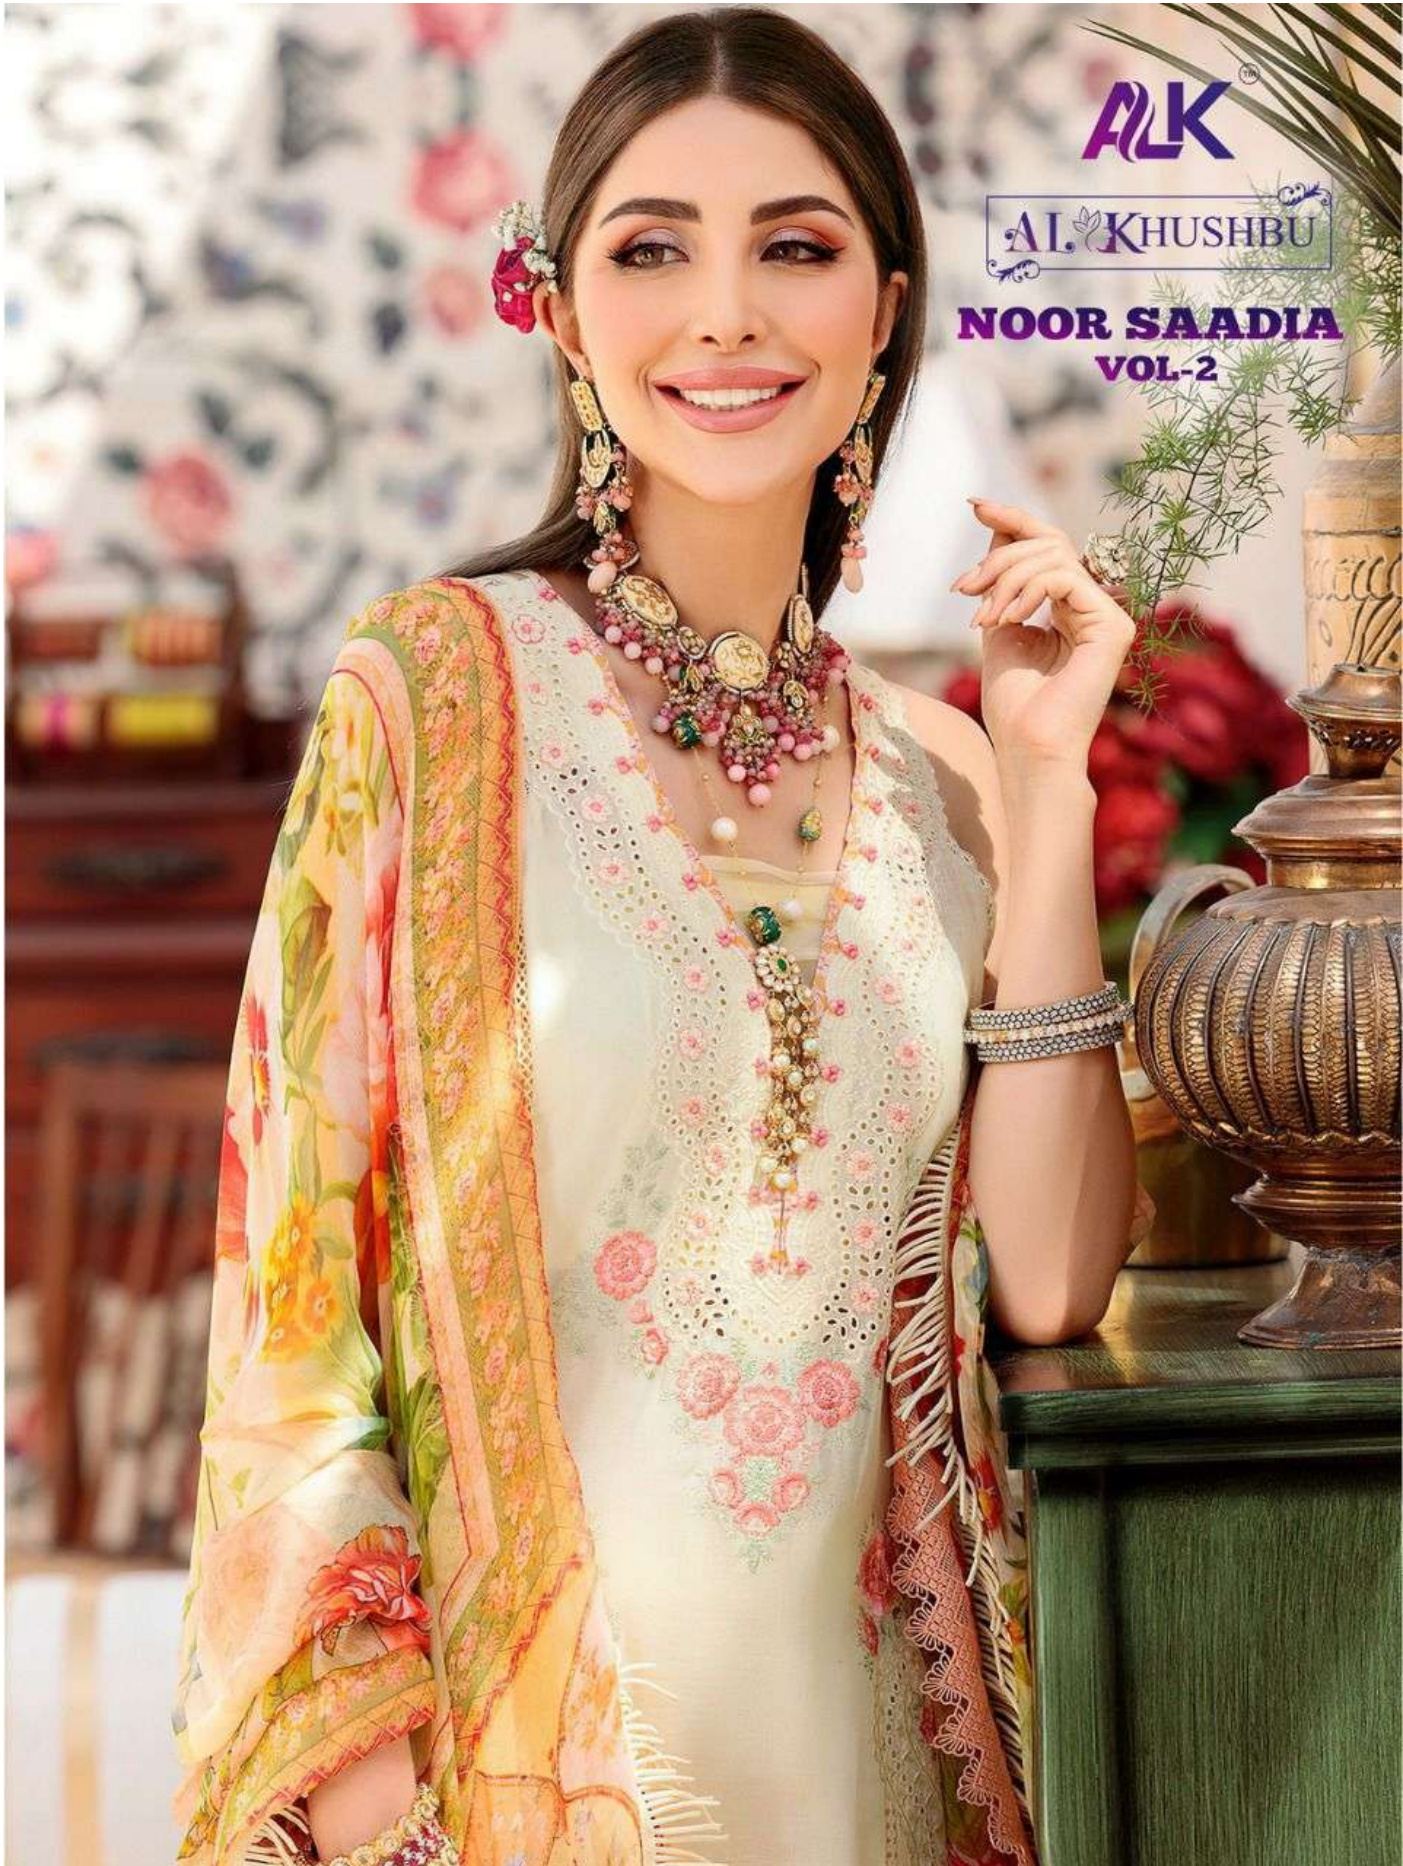

ALKTM

AL KHUSHBU

NOOR SAADIA
VOL-2

ALKTM

AL KHUSHBU

NOOR SAADIA
VOL-2

**NOOR
SAADIA VOL-2**

AL KHUSHBU

ALK D.NO.2091

TOP

Cambric Cotton With
Heavy Embroidery Work

BOTTOM-INNER

Semi Lawn

DUPATTA

Silver Siffone Printed

ALK

**NOOR
SAADIA VOL-2**

AL KHUSHBU

ALK D.NO.2092

TOP

Cambric Cotton With
Heavy Embroidery Work

BOTTOM-INNER

Semi Lawn

DUPATTA

Silver Siffone Printed

ALK

**NOOR
SAADIA VOL-2**

AL KHUSHBU

ALK D.NO.2093

TOP

Cambric Cotton With
Heavy Embroidery Work

BOTTOM-INNER