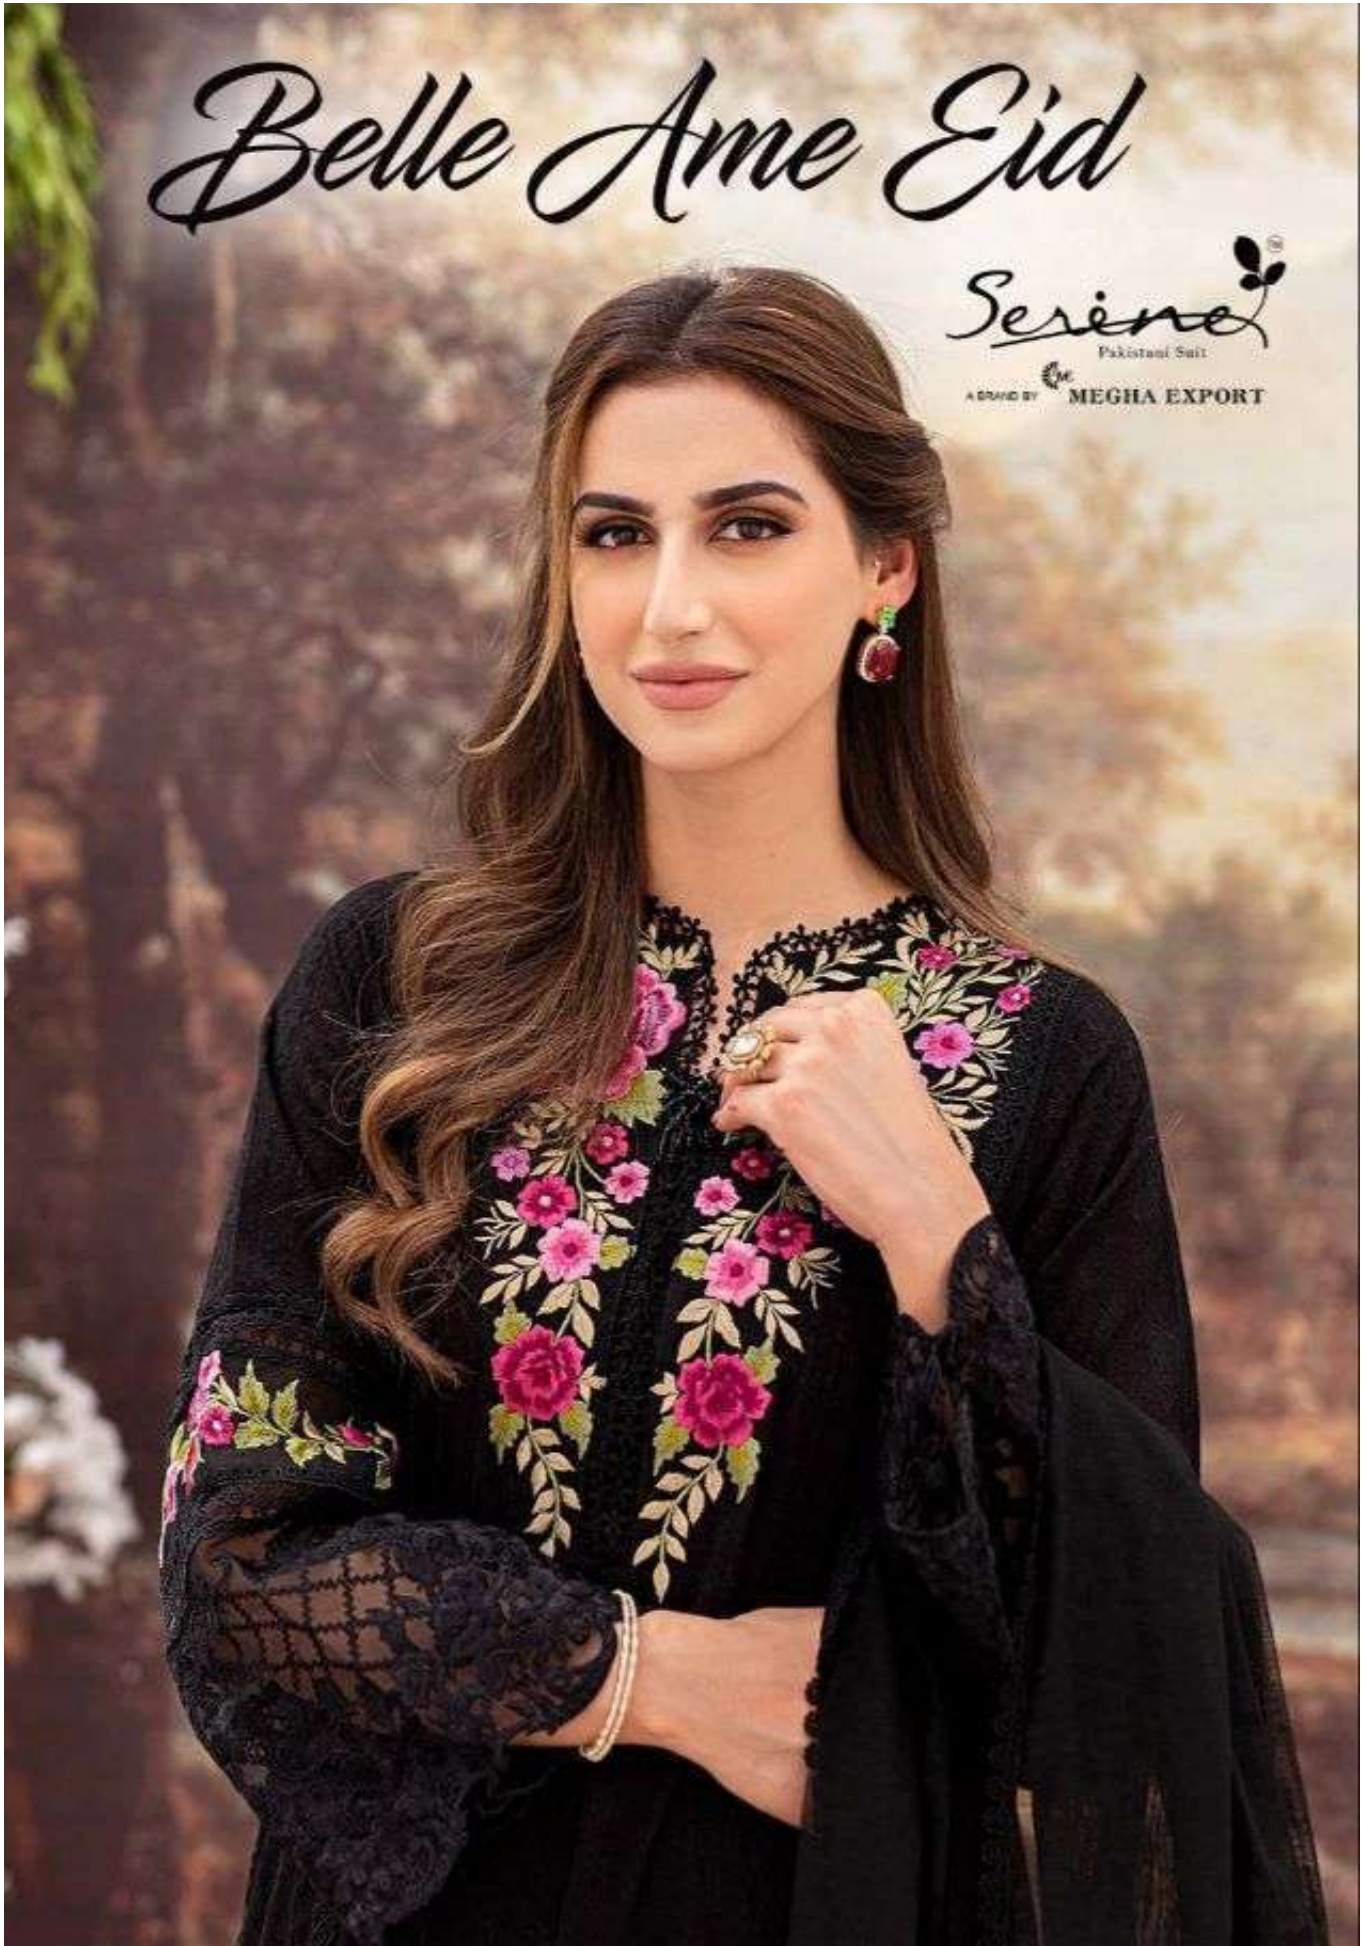

Belle Aame Eid

Serene
Pakistani Suits
A BRAND BY MEGHA EXPORT

Belle Aame Eid

Serene
Pakistani Suits
A BRAND BY MEGHA EXPORT

Serina
Pakistani Suit

A BRAND BY MEGHA EXPORT

D.NO.46001

Belle Ame Eid

Top - Lawn cotton heavy embroidered

Bottom - Semi lawn with emb patch

Dupatta - Nazneen heavy embroidered

Serene
Pakistani Suit
A BRAND BY  MEGHA EXPORT

Serene
Pakistani Suit
(I. NO. 4001)

Shila Azeem
Top - Lawn cotton heavy embroidery
Bottom - Semi lawn with emb. patch
Dupatta - Nazam heavy embroidery

*Serina*TM
Pakistani Suit

A BRAND BY MEGHA EXPORT

D.NO.46002

Belle Ame Eid

Top - Lawn cotton heavy embroidered

Bottom - Semi lawn with emb patch

Dupatta - Nazneen heavy embroidered

Serina
Pakistani Suit
A BRAND BY **MEGHA EXPORT**

Belle Amie Eid
Top - Lawn cotton heavy embroidered
Bottom - Semi lawn with emb patch
Dupatta - Nazneen heavy embroidered

Serene

Pakistani Suit

A BRAND BY

MEGHA EXPORT

Serina
Pakistani Suit
A BRAND BY MEGHA EXPORT