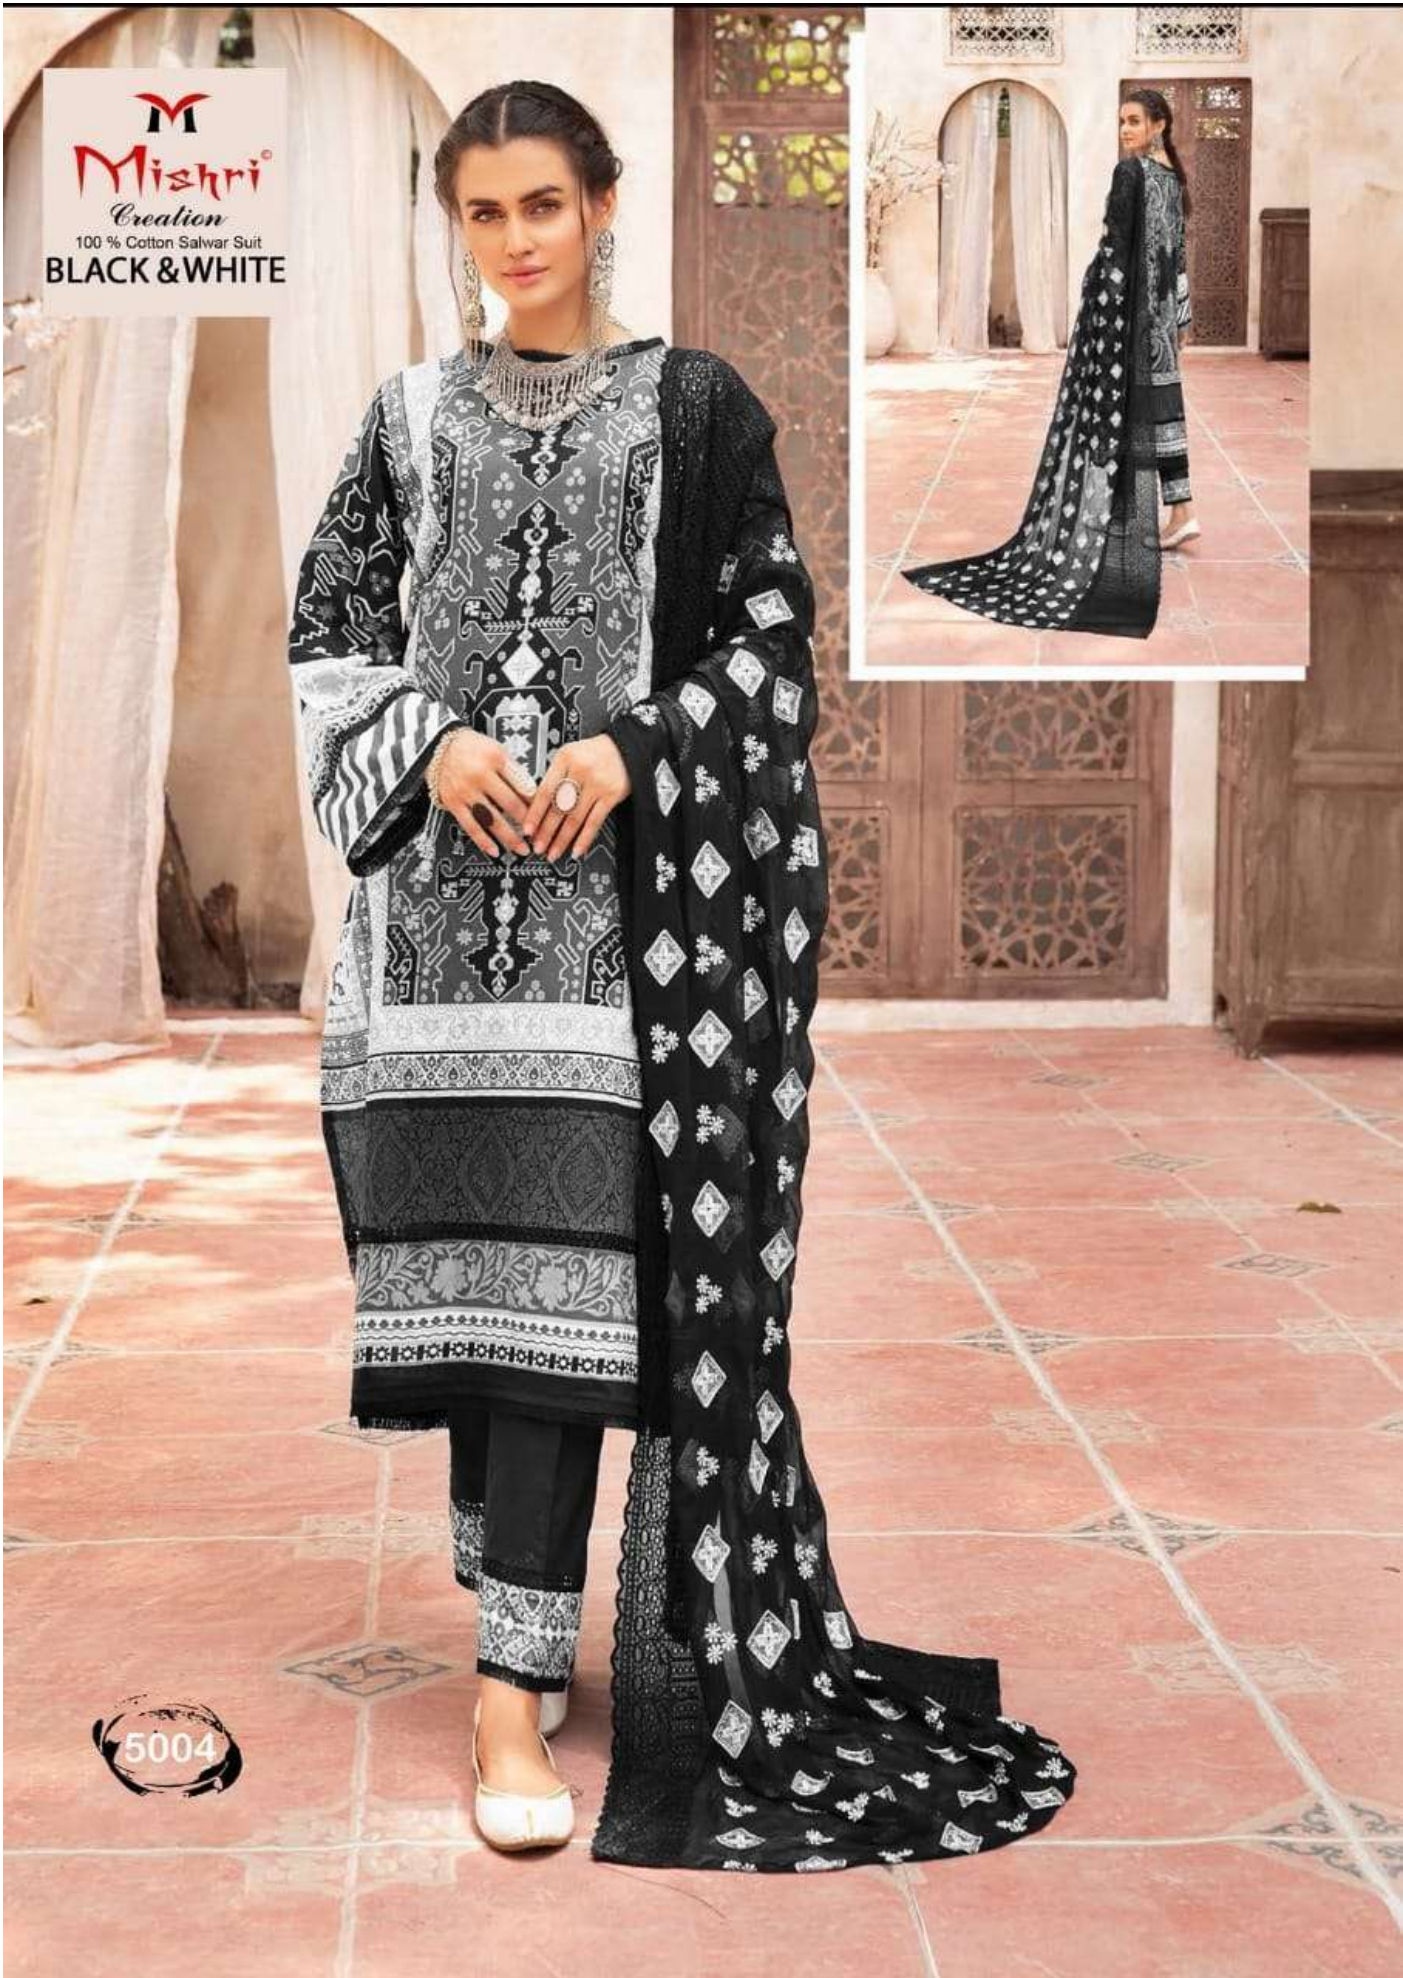

M
Mishri
Creation
100 % Cotton Salwar Suit
BLACK & WHITE

5004