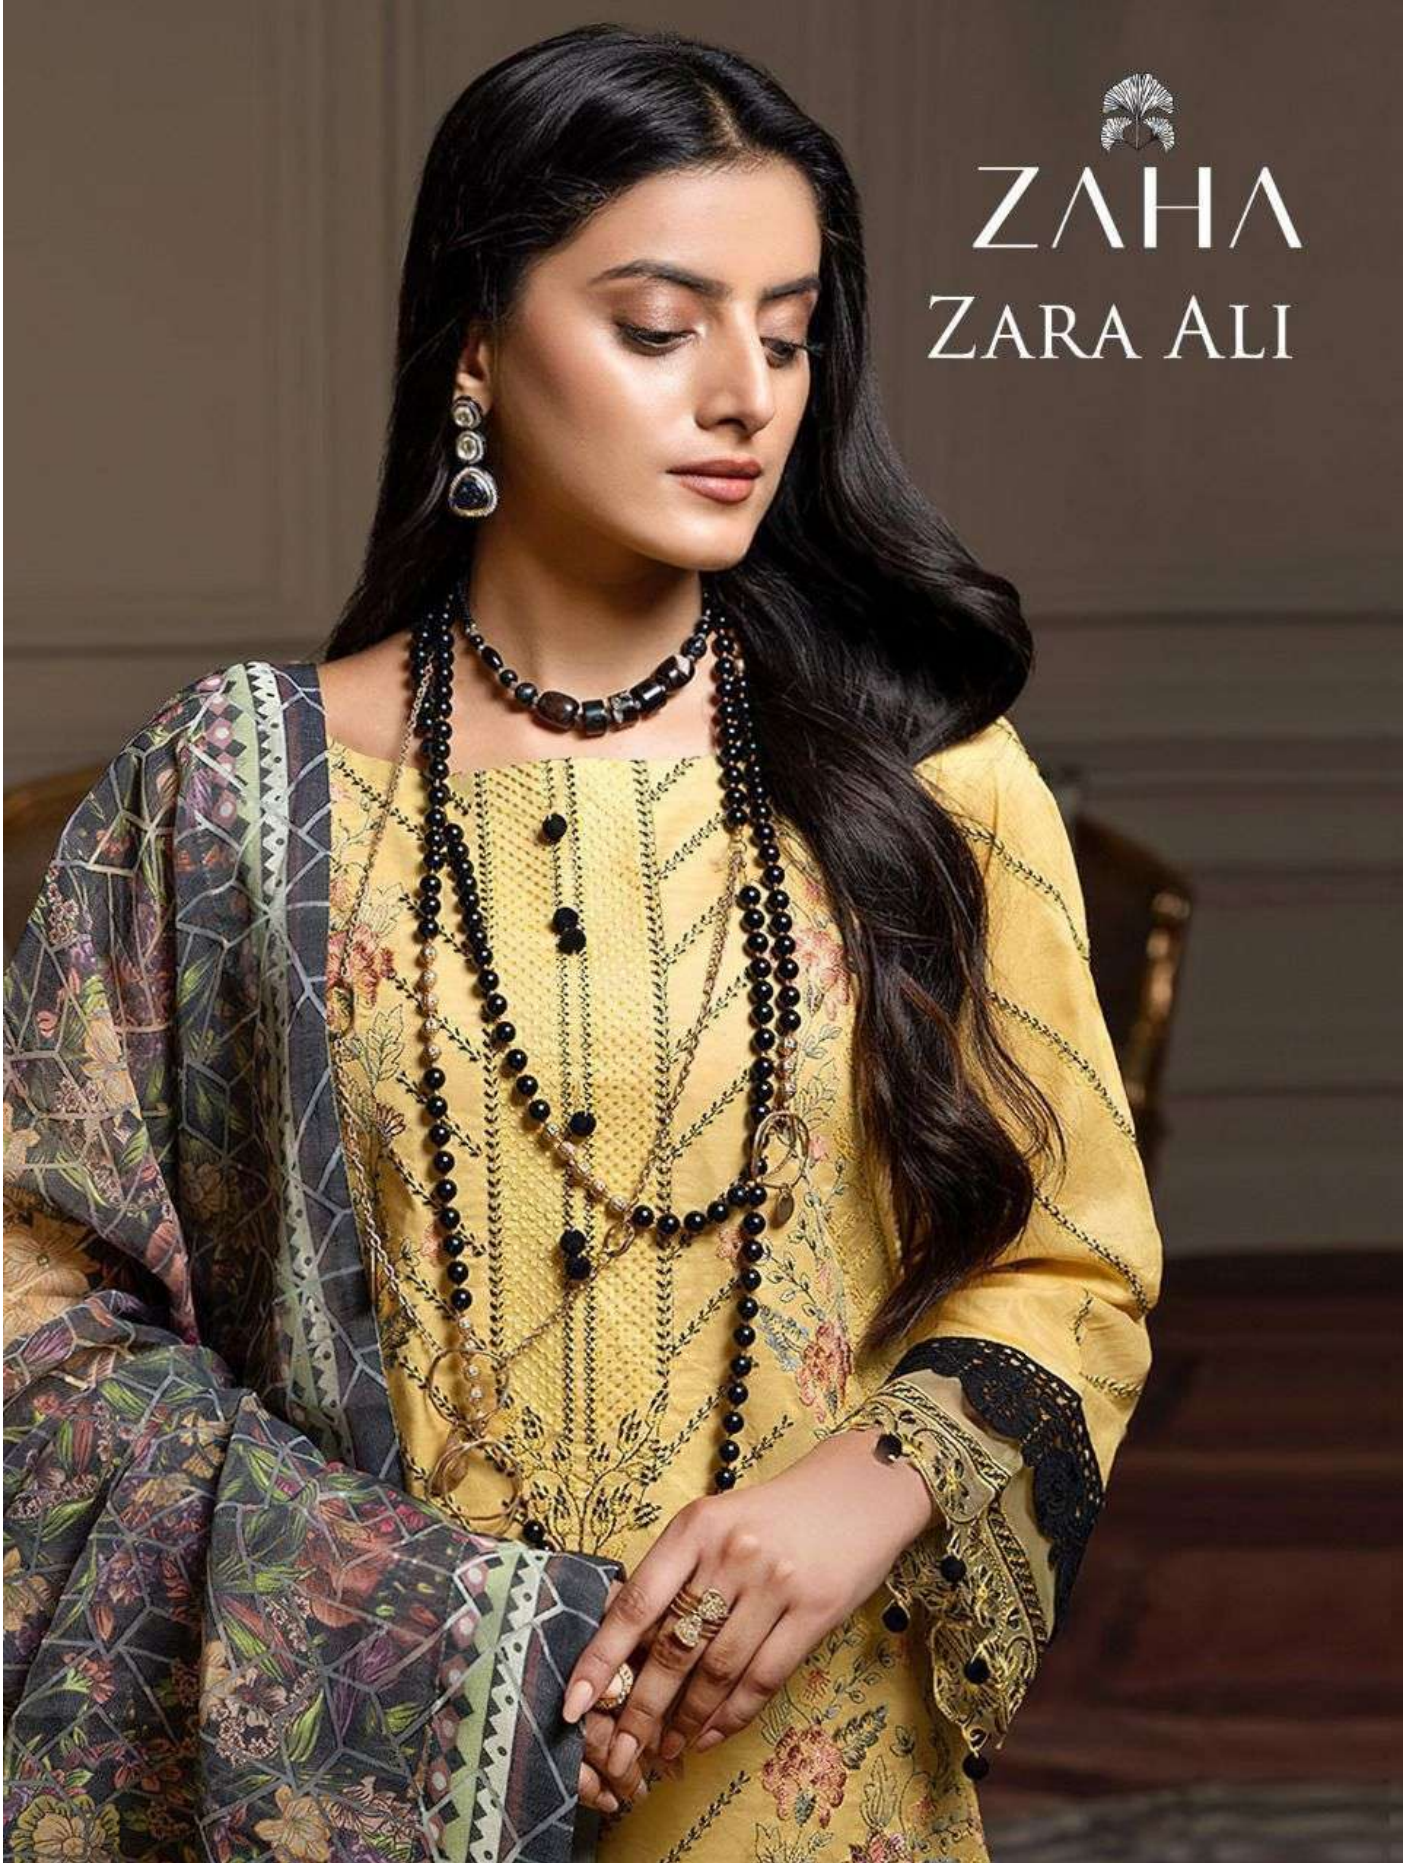

ZAHA
ZARA ALI

ZAHA
ZARA ALI

ZARA ALI

ZAHA

D.No.10067

TOP Combric Cotton with Heavy Embroidery Work

BOTTOM-INNER Semi Lawn

DUPATTA Silver Siffone Printed

ZARA ALI

ZAHA

D.No.10066

TOP Combric Cotton with Heavy Embroidery Work

BOTTOM-INNER Semi Lawn

DUPATTA Silver Siffone Printed

ZARA ALI

ZAHA

D.No.10068

TOP Combric Cotton with Heavy Embroidery Work

BOTTOM-INNER Semi Lawn

DUPATTA

Silver Siffone Printed

ZAHA

ZARA ALI

TOP Combric Cotton with
Heavy Embroidery Work