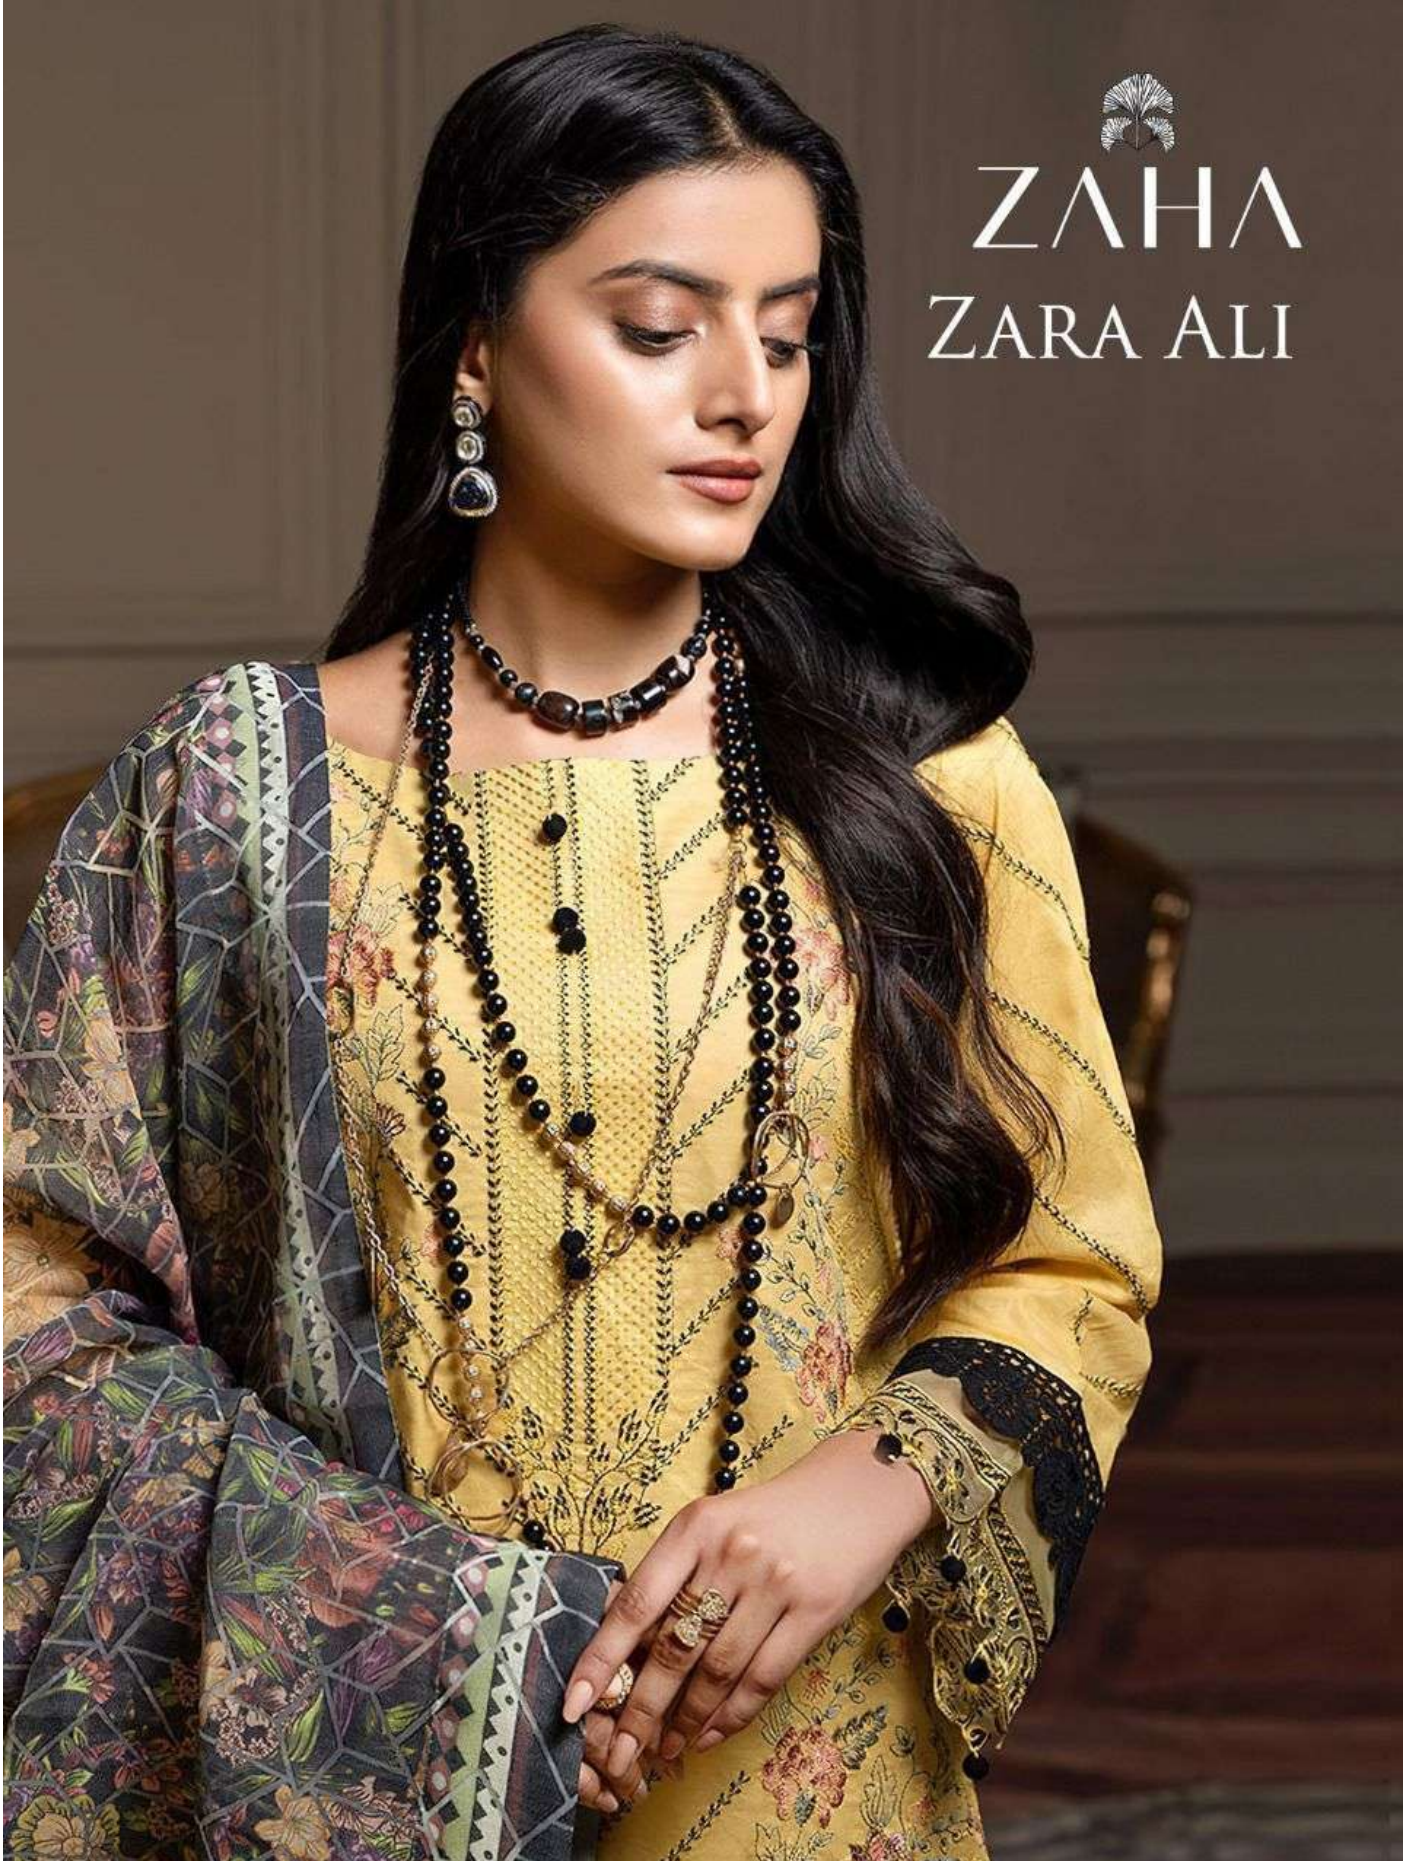

ZAHA
ZARA ALI

ZAHA
ZARA ALI

ZARA ALI

ZAHA

D.No.10067

TOP Combric Cotton with Heavy Embroidery Work

BOTTOM-INNER Semi Lawn

DUPATTA Silver Siffone Printed

ZARA ALI

ZAHA

D.No.10066

TOP Combric Cotton with Heavy Embroidery Work

BOTTOM-INNER Semi Lawn

DUPATTA Silver Siffone Printed

ZARA ALI

ZAHA

D.No.10068

TOP Combric Cotton with Heavy Embroidery Work

BOTTOM-INNER Semi Lawn

DUPATTA

Silver Siffone Printed

ZAHA

ZARA ALI

TOP Combric Cotton with
Heavy Embroidery Work