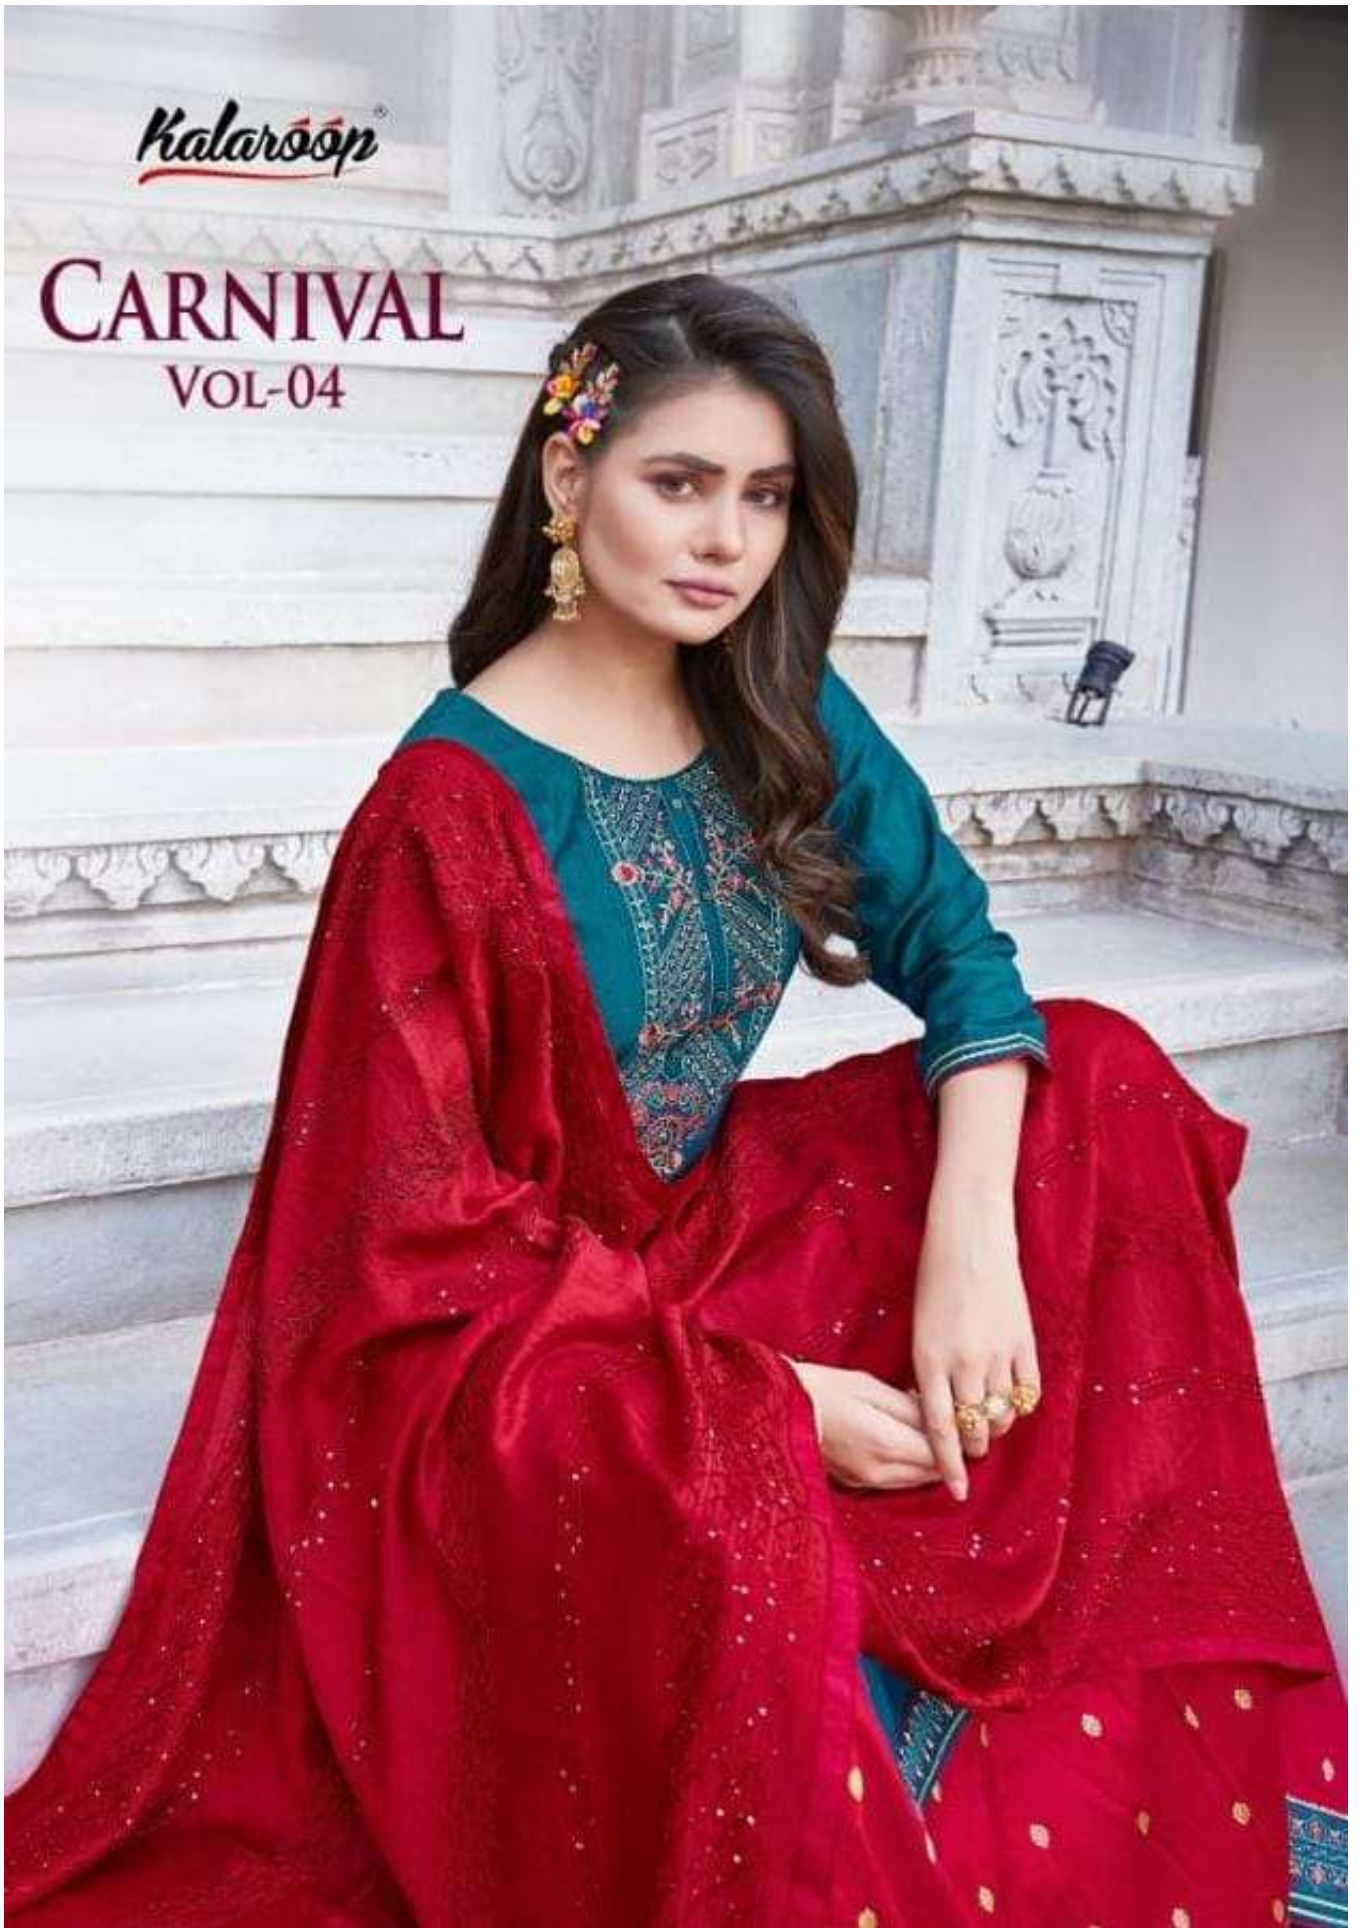

*Kalaroop*

**CARNIVAL**  
VOL-04

*Kalaroop*

# CARNIVAL

VOL-04

शृंगारिका

दुपट्टी

13154

13151

13152

13153

13154

13155

13156

**Kalaroop**<sup>®</sup>

**TOP :-** Lining Silk With Fancy Neck Work And Fancy Less With COTTON MAL INNER

**Lehenga :-** Fancy Silk Jacquard With Embroidery Work And Fancy Less

**Dupatta :-** Chanderi Cross Hard Work

**No. of Designs :-** 6

**SIZE :-** M, L, XL, XXL, 3XL.

**Catalogue :- CARNIVAL Vol. 4**

**Rate :- 1199/-**