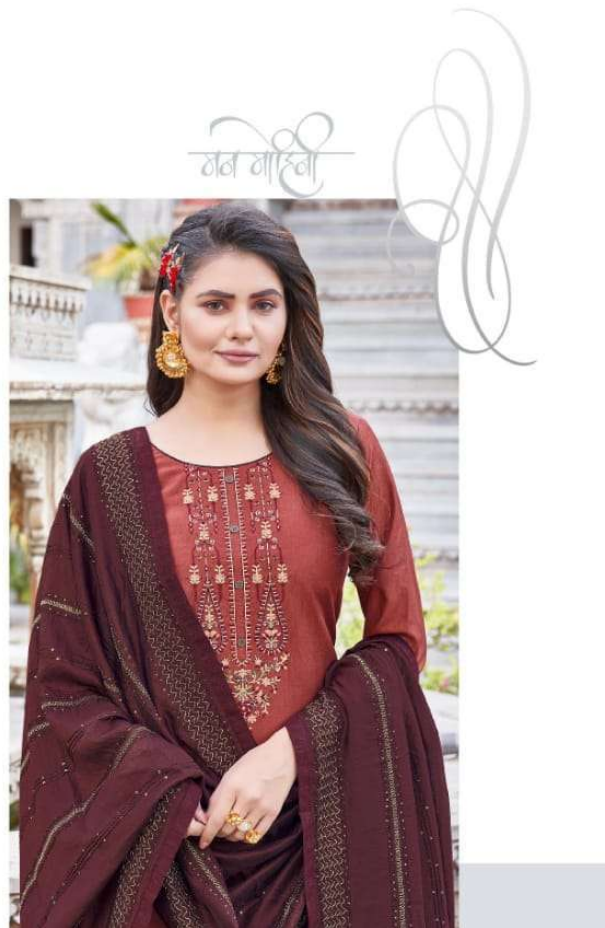

*Kalaroop*

**CARNIVAL**  
VOL-04

*Kalaroop*

# CARNIVAL

VOL-04

शृंगारिका

दुपट्टी

13154

13151

13152

13153

13154

13155

13156

**Kalaroop**<sup>®</sup>

**TOP :-** Lining Silk With Fancy Neck Work And Fancy Less With COTTON MAL INNER

**Lehenga :-** Fancy Silk Jacquard With Embroidery Work And Fancy Less

**Dupatta :-** Chanderi Cross Hard Work

**No. of Designs :-** 6

**SIZE :-** M, L, XL, XXL, 3XL.

**Catalogue :- CARNIVAL Vol. 4**

**Rate :- 1199/-**