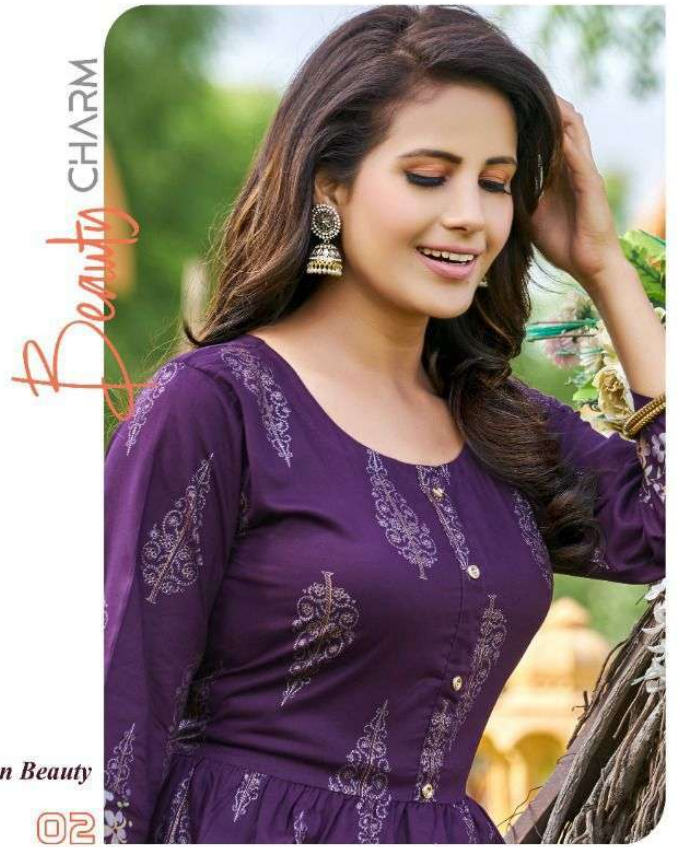

M Majisha
NX

Golden Beauty