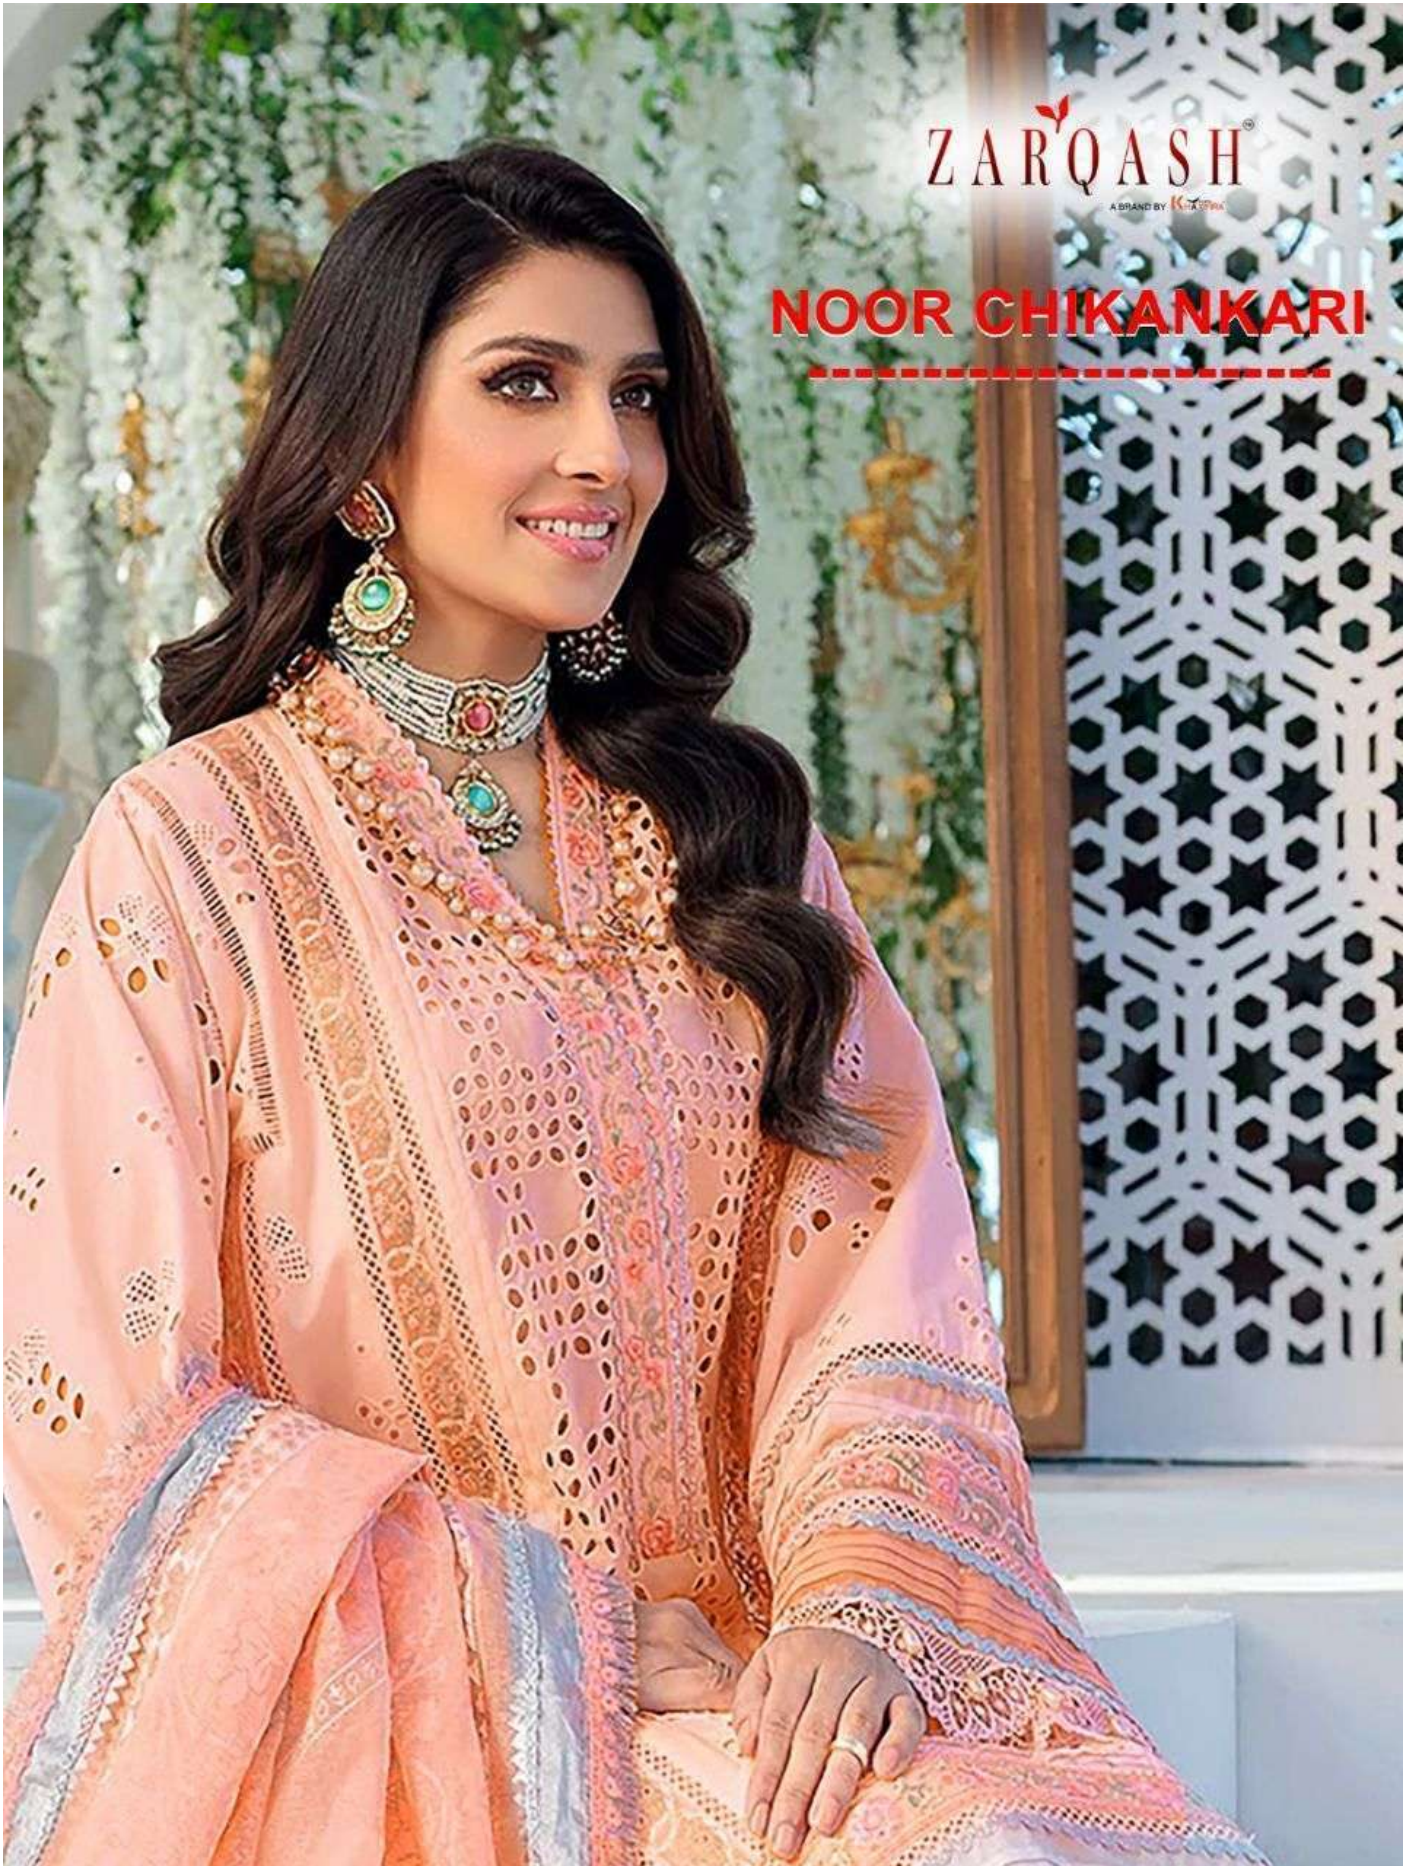

ZARQASH®
A BRAND BY KUTUMBA

NOOR CHIKANKARI