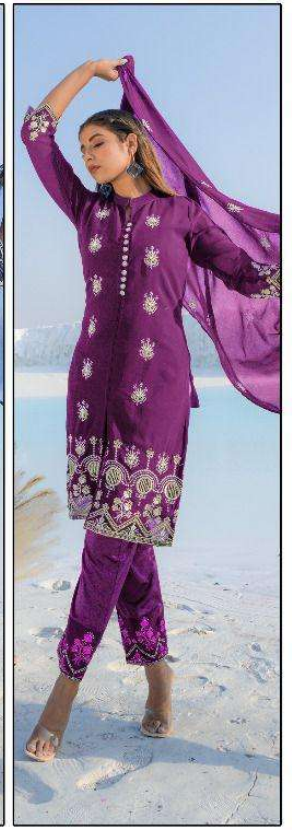

LAIBA
AM VOL-129

LAIBA
AM VOL-129

LAIBA
AM VOL-129

LAIBA
AM VOL-129

LAIBA
AM VOL-129

LAIBA
AM VOL-129

FABRICS DETAILS

TOP:-PURE GEORGETTE

BOTTOM:-PURE COTTON SARTIN STREACHABLE

SIZE:-XL

CARE INSTRUCTIONS

DRY CLEAN RECOMMENDED
DO NOT USE ANY TYPE OF BLEACH OR STAIN REMOVING CHEMICALS
WASH & SOAK COLORED & WHITE FABRICS SEPARATELY
DO NOT OVER EXPOSE DAMP FABRIC TO STRONG SUNLIGHT
IRON AT MODERATE TEMPERATURE