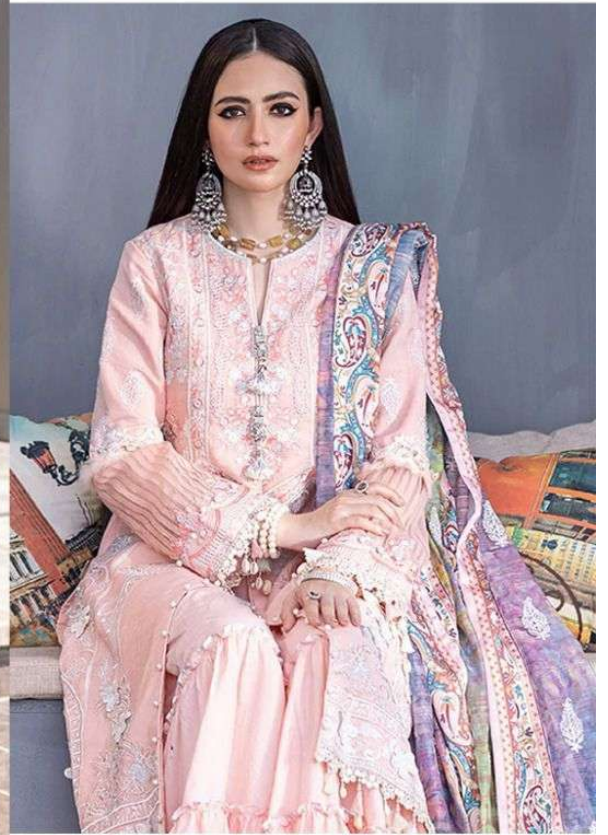

## *Mahiymaan*

TOP - LAWN COTTON HEAVY EMBROIDERED

BOTTOM - SEMI LAWN

DUPATTA - CHIFFON DIGITAL PRINTED

*Serina*<sup>TM</sup>  
Pakistani Suit

A BRAND BY **MEGHA EXPORT**

D.NO.44005