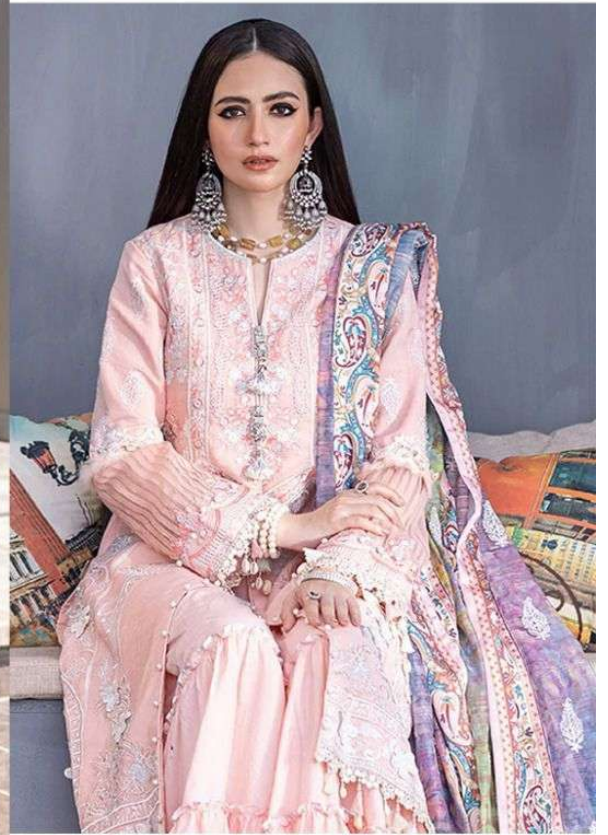

## *Mahiymaan*

TOP - LAWN COTTON HEAVY EMBROIDERED

BOTTOM - SEMI LAWN

DUPATTA - CHIFFON DIGITAL PRINTED

*Serina*  
Pakistani Suit

A BRAND BY MEGHA EXPORT

D.NO.44005