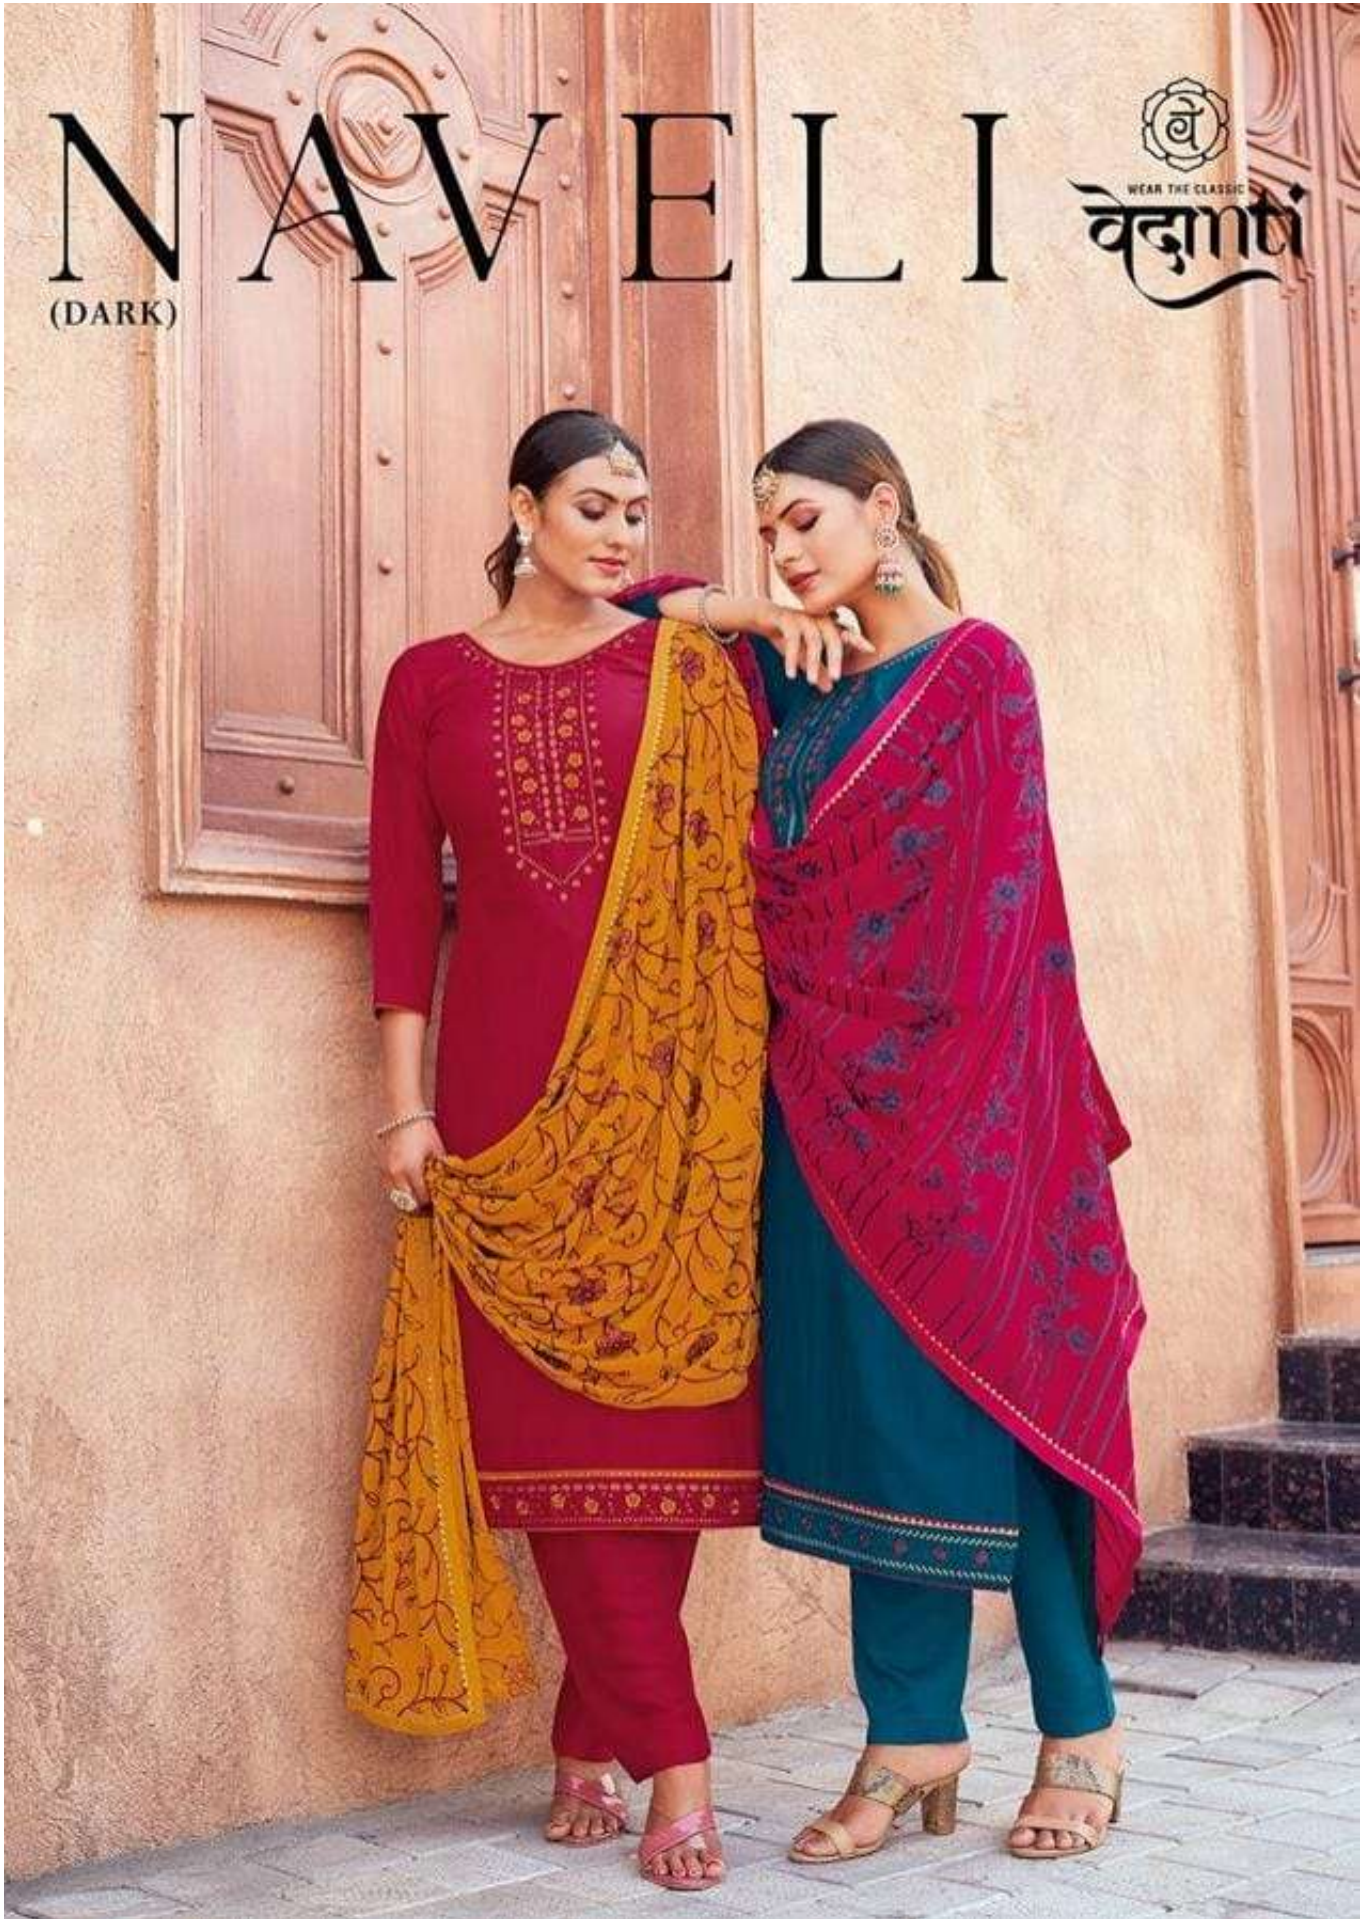

NAVELI

(DARK)

NAVELI

(DARK)

BRILLIANT HUES & LUSTROUS TEXTURES GIVE YOU
A NEW MAKEOVER THIS SEASON

VI-93

वेदांती

VI-94

FASHION HERITAGE

बे
वैशाली

VI-91

VI-92

VI-93

VI-94

- **TOP** - PARAMPARA WITH WORK
- **BOTTOM** - PARAMPARA
- **DUPATTA** - NAJNEEN WITH HEAVY WORK
- **DESIGNS** - 04

Catalogue :- NAVELI (DARK)