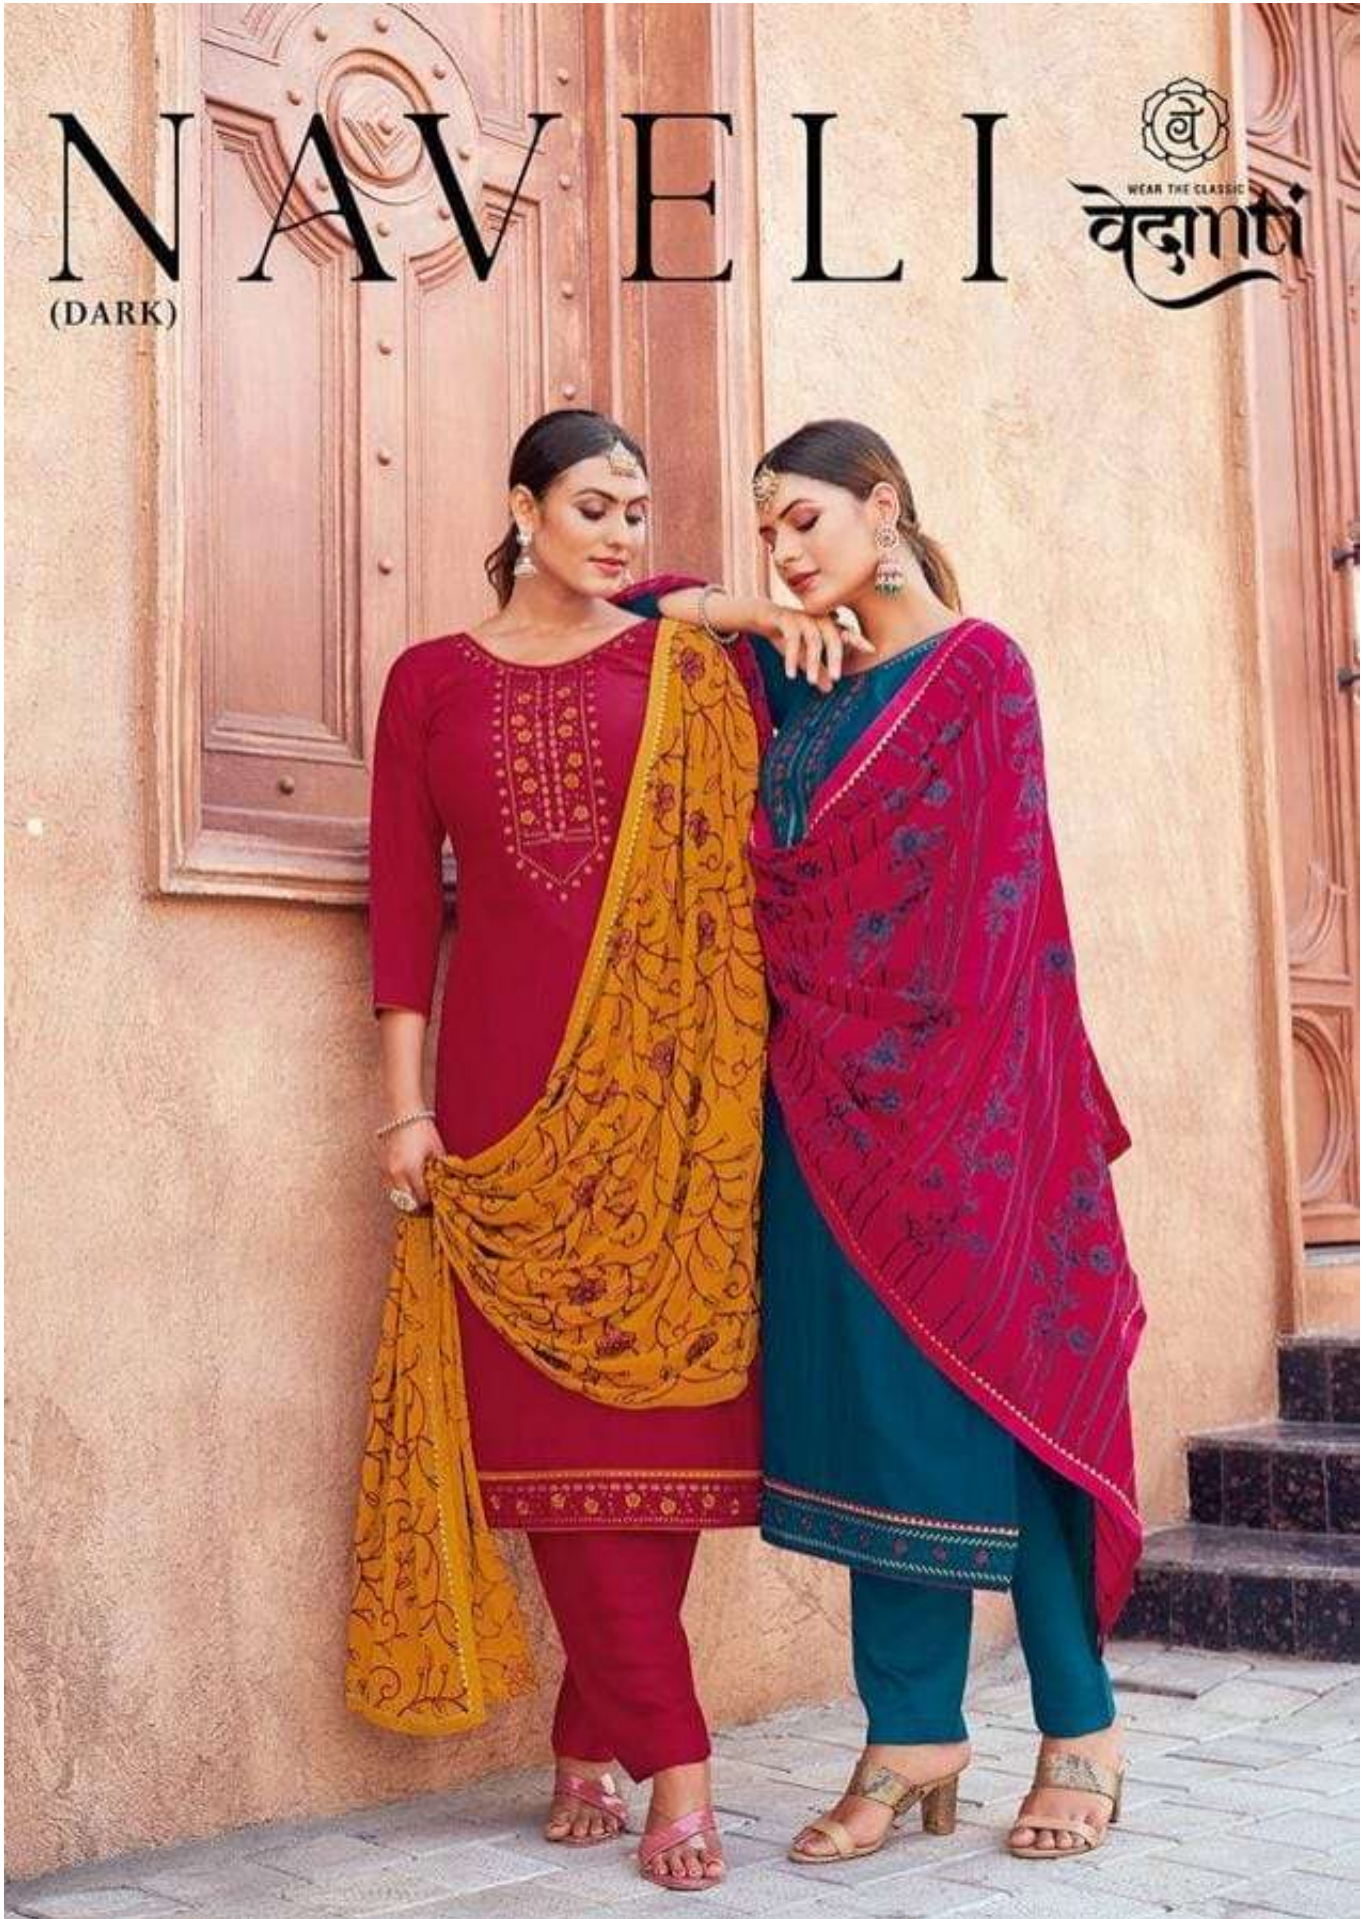

NAVELI

(DARK)

NAVELI

(DARK)

BRILLIANT HUES & LUSTROUS TEXTURES GIVE YOU
A NEW MAKEOVER THIS SEASON

VI-93

वेदांती

VI-94

FASHION HERITAGE

बे
वैशाली

VI-91

VI-92

VI-93

VI-94

- **TOP** - PARAMPARA WITH WORK
- **BOTTOM** - PARAMPARA
- **DUPATTA** - NAJNEEN WITH HEAVY WORK
- **DESIGNS** - 04

Catalogue :- NAVELI (DARK)