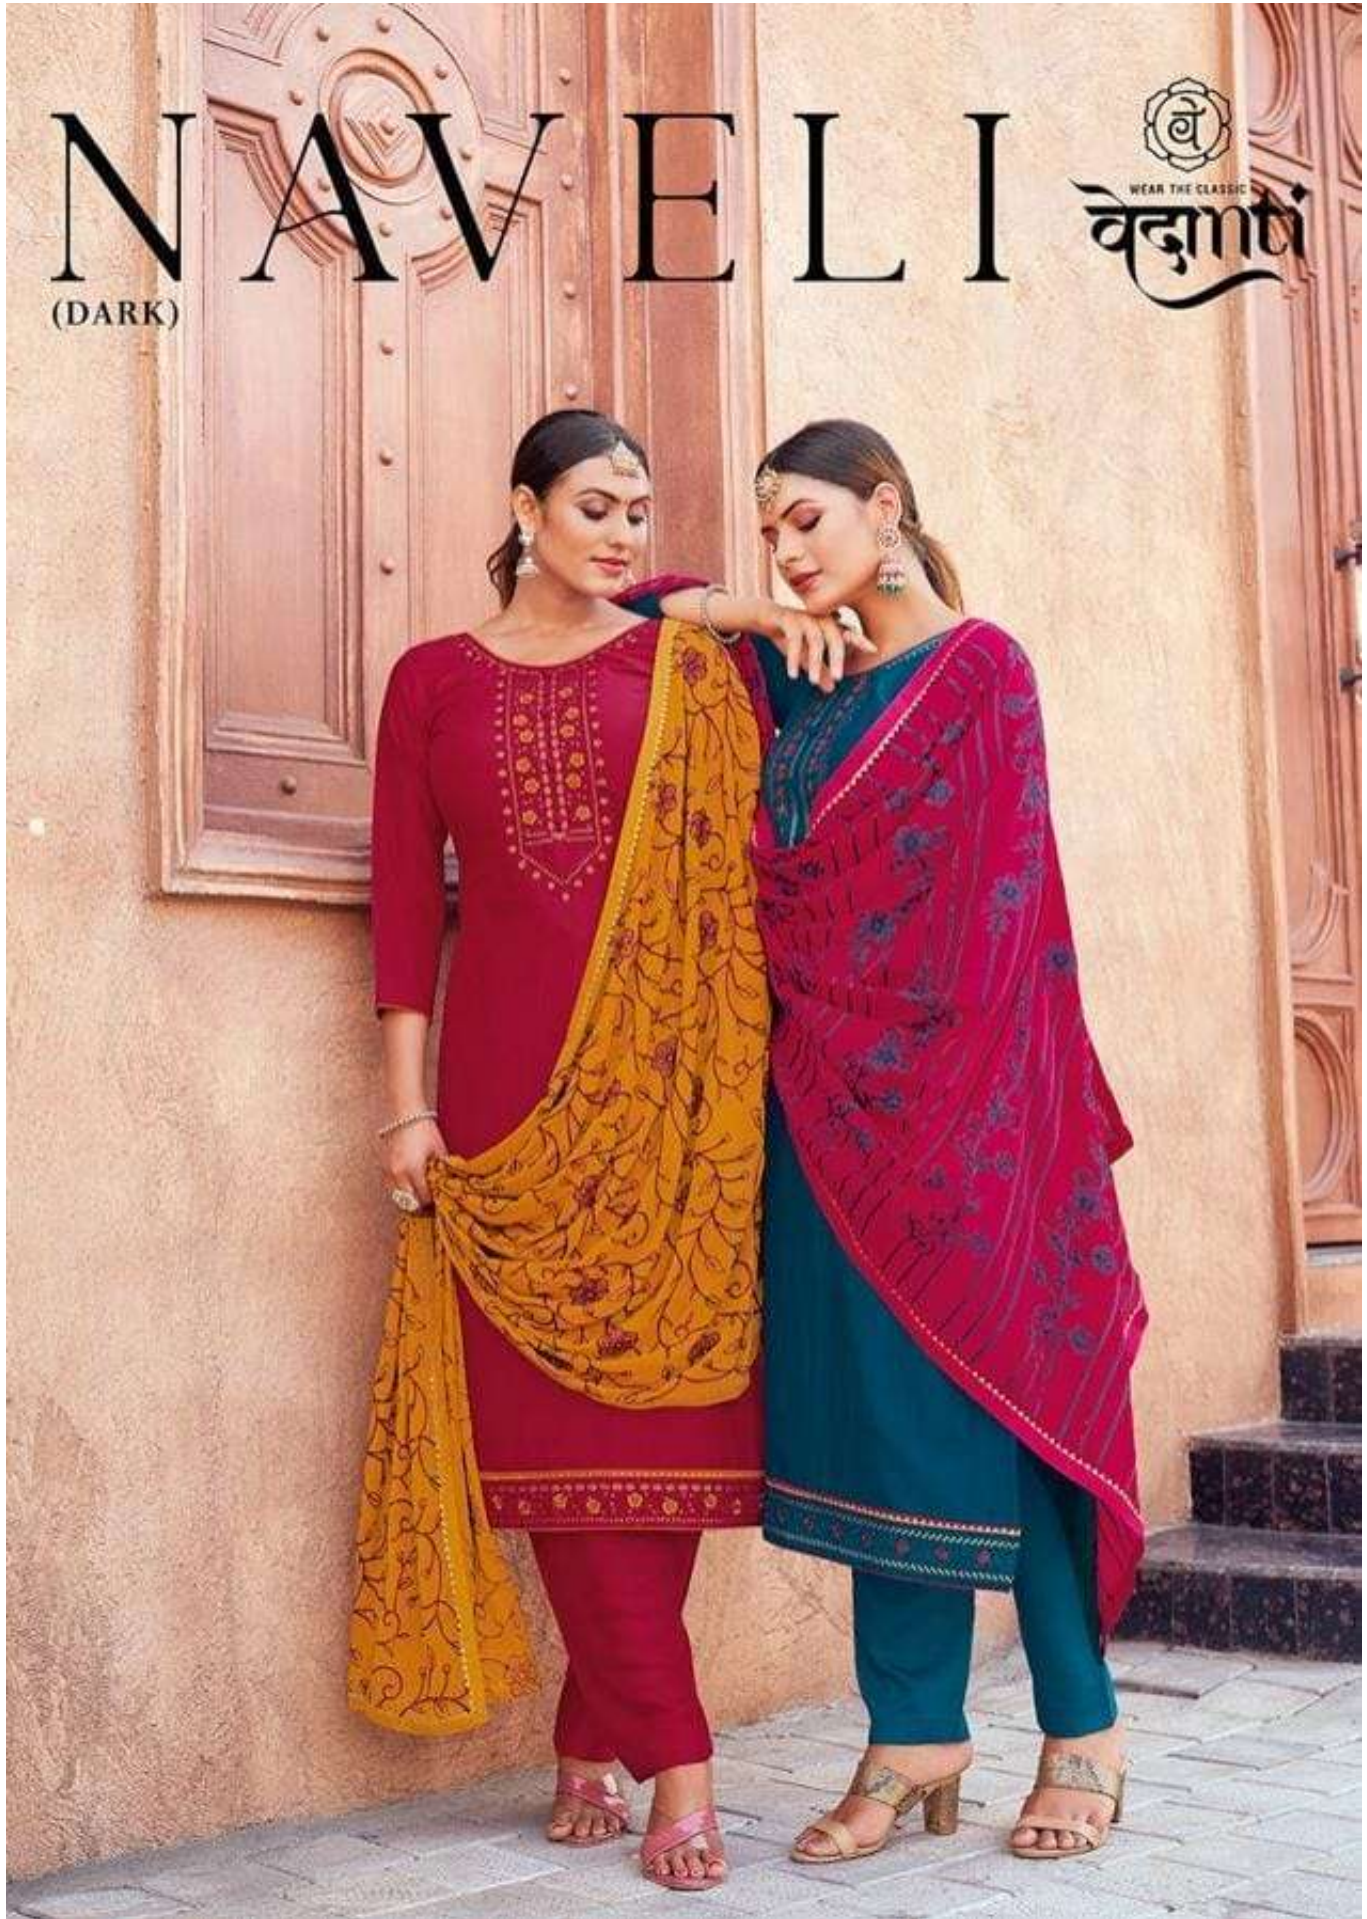

NAVELI

(DARK)

NAVELI

(DARK)

BRILLIANT HUES & LUSTROUS TEXTURES GIVE YOU
A NEW MAKEOVER THIS SEASON

VI-93

वेदांती

VI-94

FASHION HERITAGE

VI-91

VI-92

VI-93

VI-94

- **TOP** - PARAMPARA WITH WORK
- **BOTTOM** - PARAMPARA
- **DUPATTA** - NAJNEEN WITH HEAVY WORK
- **DESIGNS** - 04

Catalogue :- NAVELI (DARK)