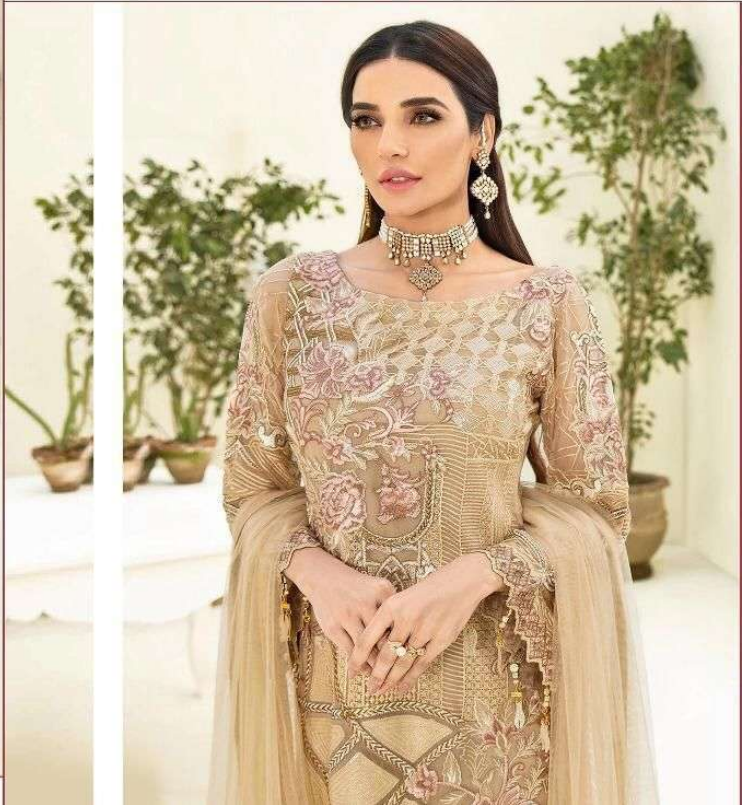

AAYRA

VOL-16

D.NO.	TOP	DUPATTA	BOTTOM	INNER	RATE
1601	FOX GEORGATTE WITH HEAVY WORK	NAZNEEN WITH HEAVY WORK	SANTOON WITH WORK	SANTOON	1251.00
1602	FOX GEORGATTE WITH HEAVY WORK	BUTTERFLY NET WITH HEAVY WORK	SANTOON WITH WORK	SANTOON	1299.00
1603	FOX GEORGATTE WITH HEAVY WORK	NAZNEEN WITH HEAVY WORK	SANTOON WITH WORK	SANTOON	1240.00
1604	FOX GEORGATTE WITH HEAVY WORK	NAZNEEN WITH HEAVY WORK	SANTOON WITH WORK	SANTOON	1225.00
1605	FOX GEORGATTE WITH HEAVY WORK	NAZNEEN WITH HEAVY WORK	SANTOON WITH WORK	SANTOON	1261.00
1606	FOX GEORGATTE WITH HEAVY WORK	NAZNEEN WITH HEAVY WORK	SANTOON WITH WORK	SANTOON	1230.00