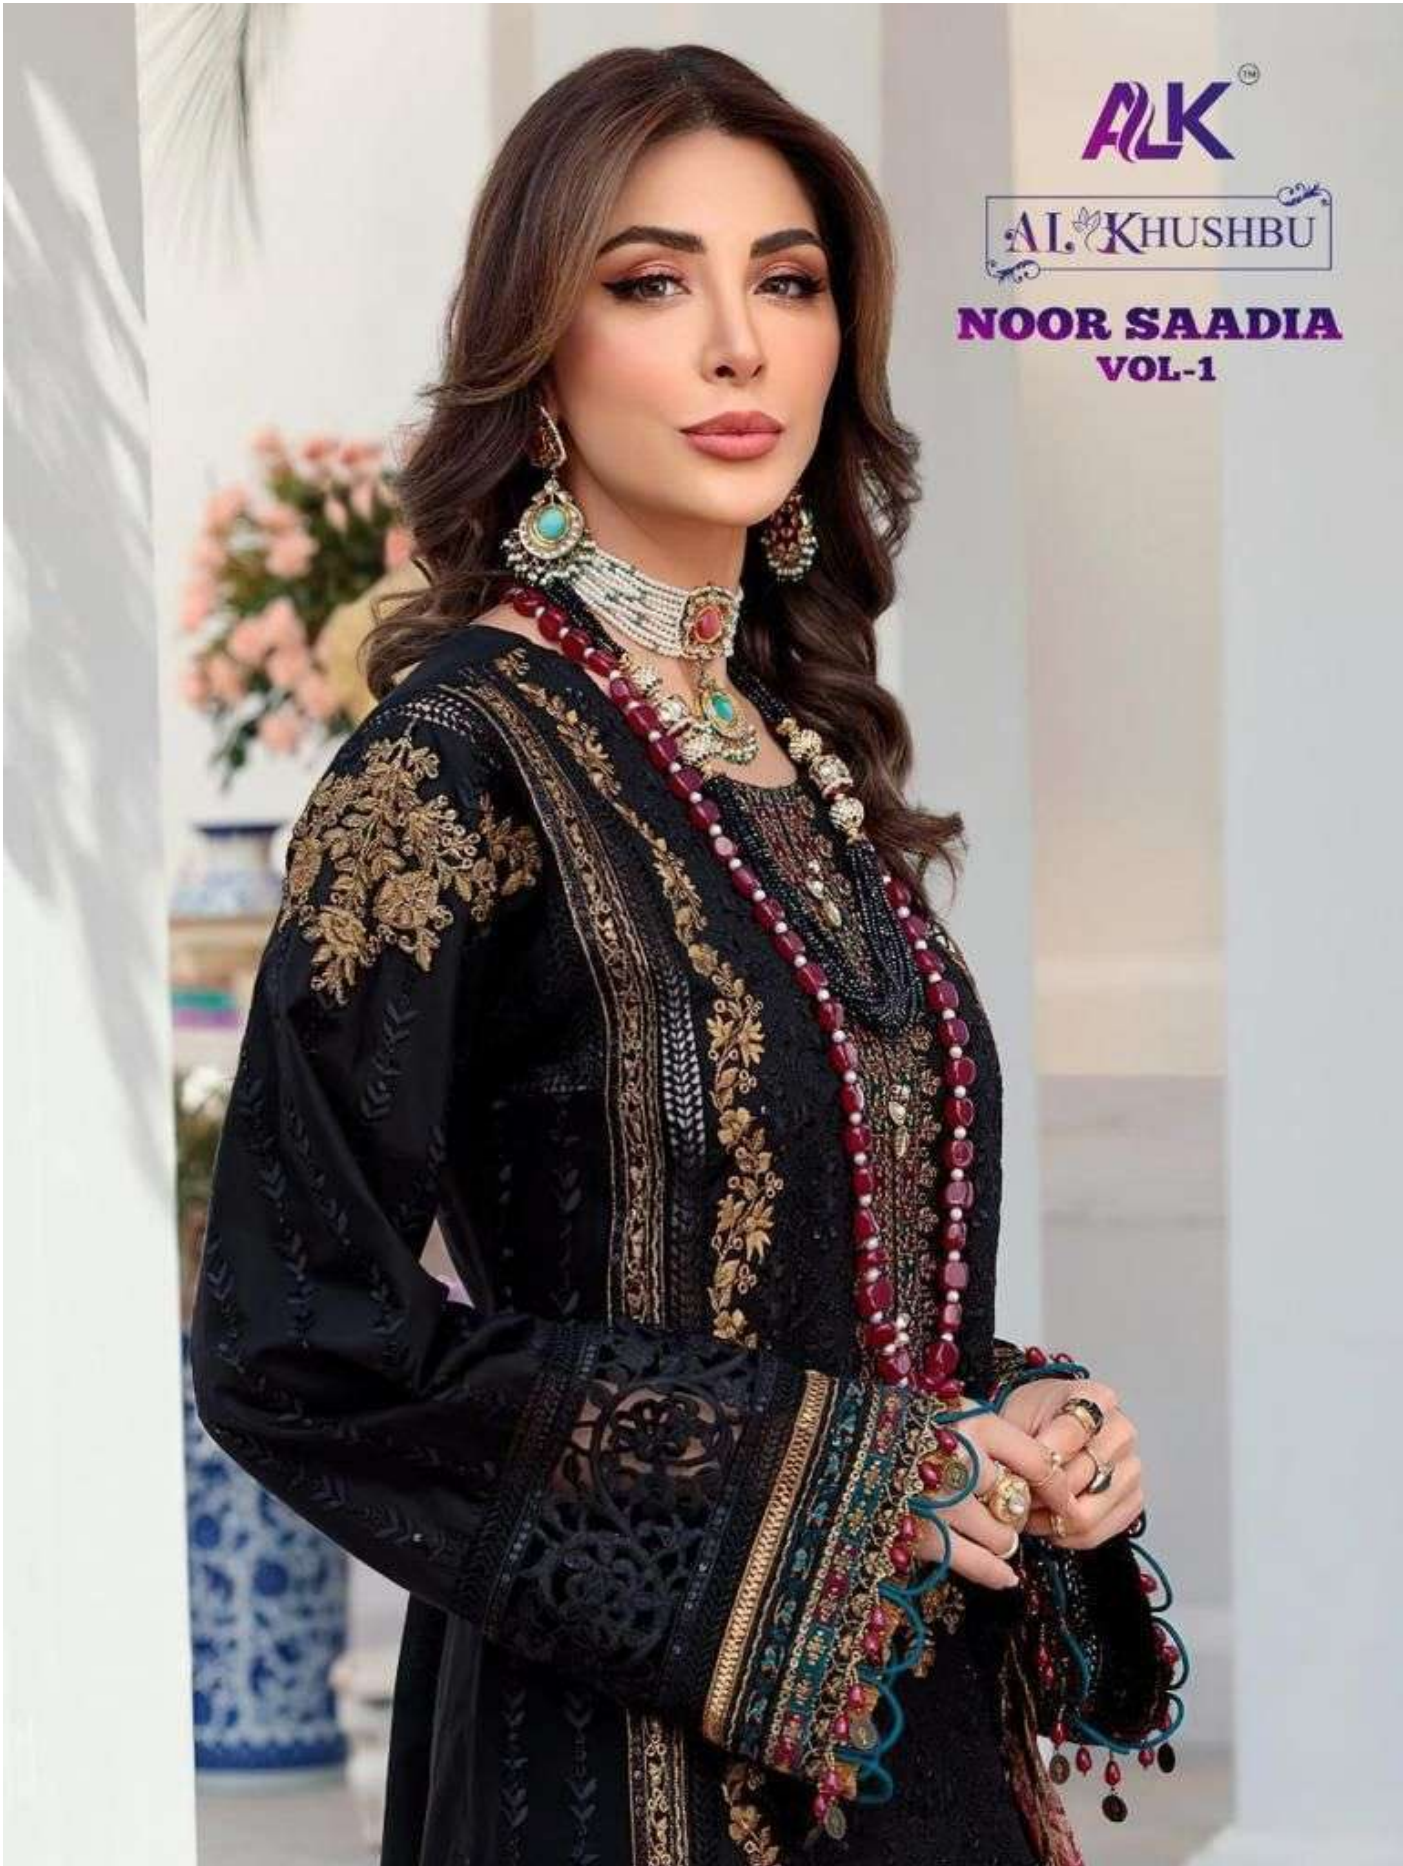

ALK^{TM}

AL KHUSHBU

NOOR SAADIA
VOL-1