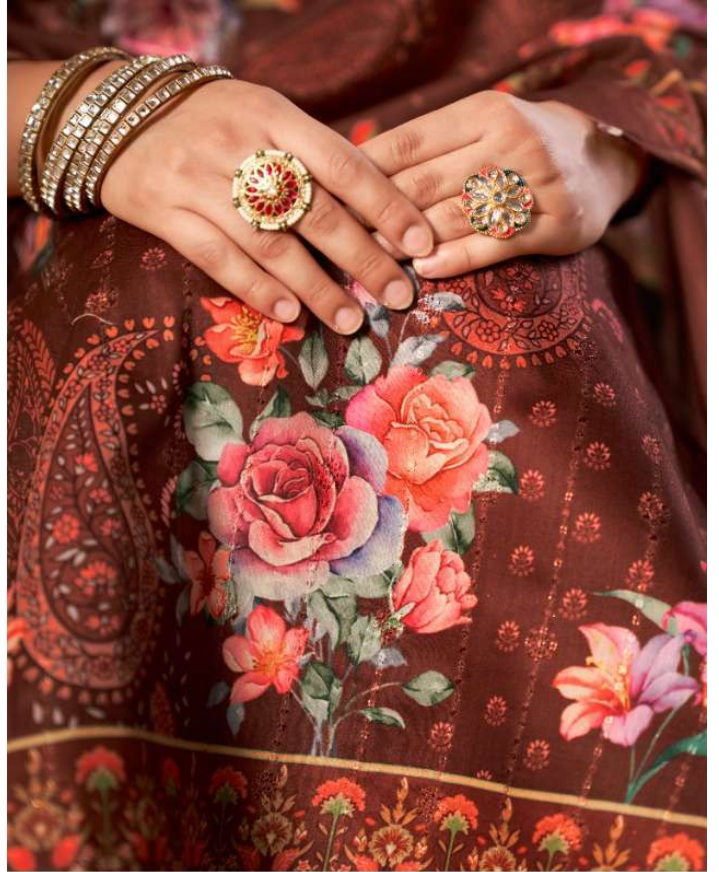

Mayur FABRICS

78004