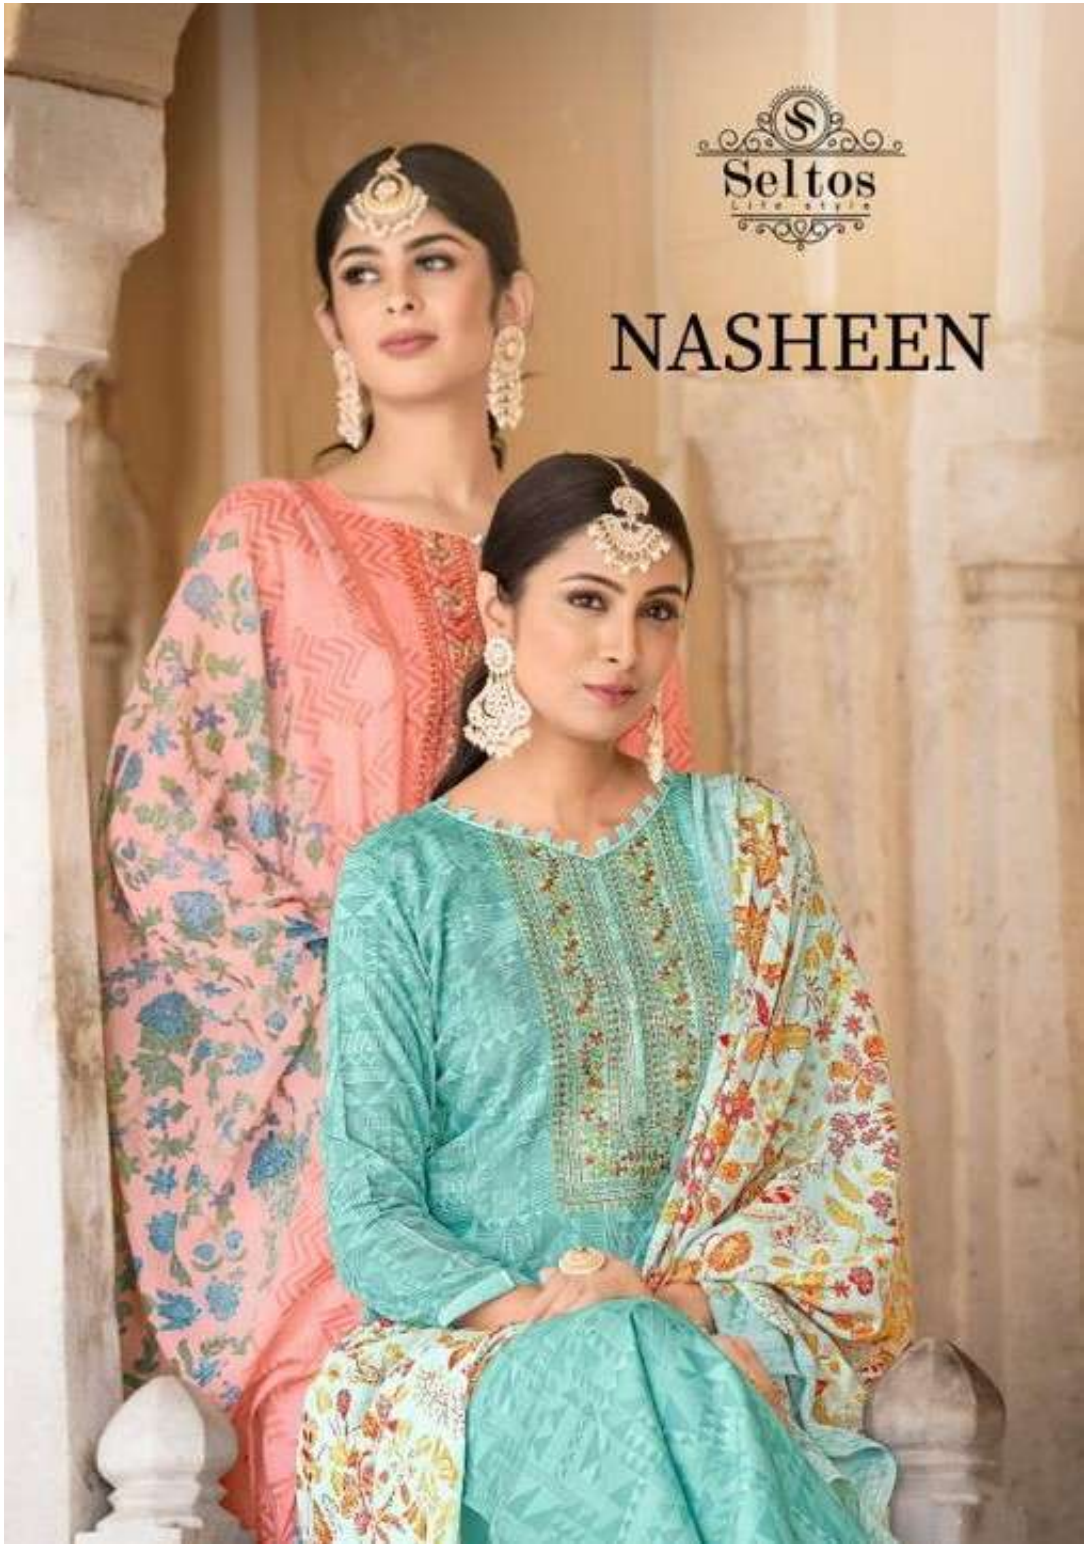

# NASHEEN

# NASHEEN

Dreams

SONIT DESIGN CLOTHES . I DESIGN DREAMS

• 1005

• 1007

Style

"FASHIONS FADE, STYLE IS ETERNAL"

Trendy

ALKA TALEKAR/STYLING

*Delicate*  
HOW FANTASTIC IS SHE

ICCI •

Vogue

EMERSE THE JOURNEY

1001

1002

1005