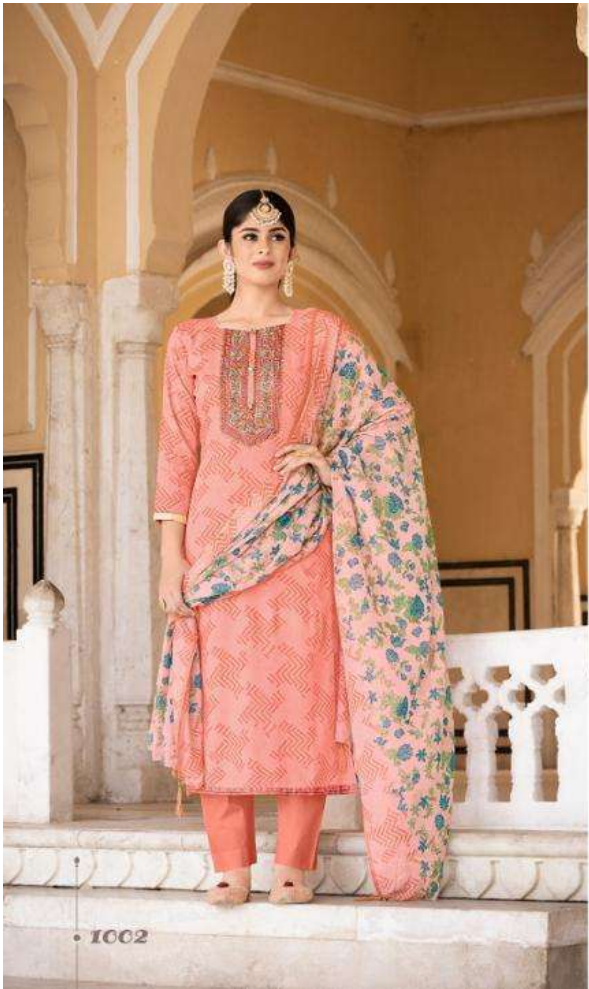

NASHEEN

NASHEEN

Dreams

SONIT DESIGN CLOTHES . I DESIGN DREAMS

• 1005

• 1007

Style

"FASHIONS FADE, STYLE IS ETERNAL"

Trendy

ALKA TALEKAR/STYLING

Delicate
HOW FANTASTIC IS SHE

ICCI •

Vogue

EMERSE THE JOURNEY

1001

1002