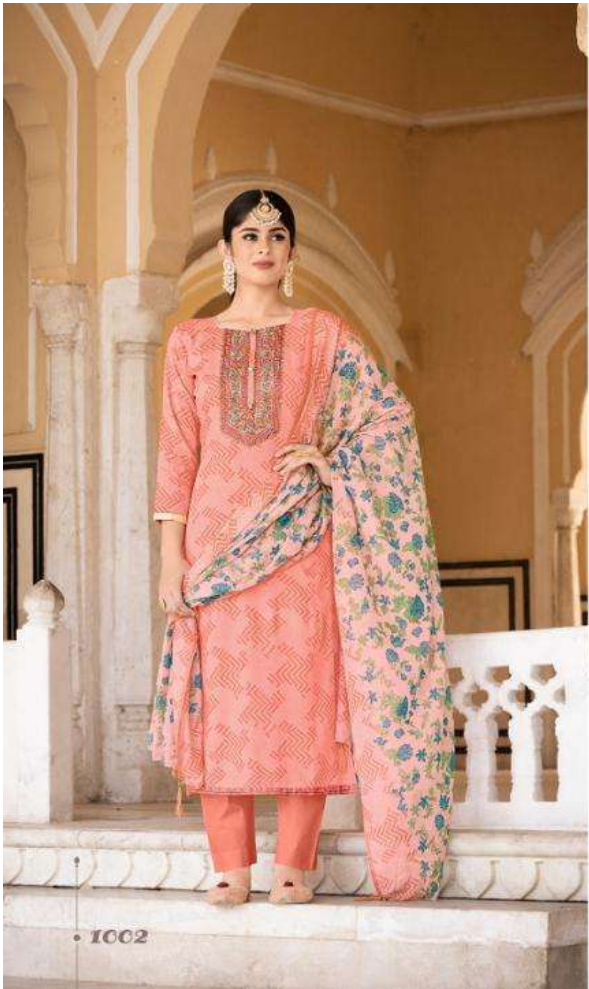

# NASHEEN

Dreams

SONIT DESIGN CLOTHES . I DESIGN DREAMS

• 1005

• 1007

Style

"FASHIONS FADE, STYLE IS ETERNAL"

Trendy

ALKA TALEKAR/STYLING

*Delicate*  
HOW FANTASTIC IS SHE

ICCI •

Vogue

EMERSE THE JOURNEY

1001

1002

1005