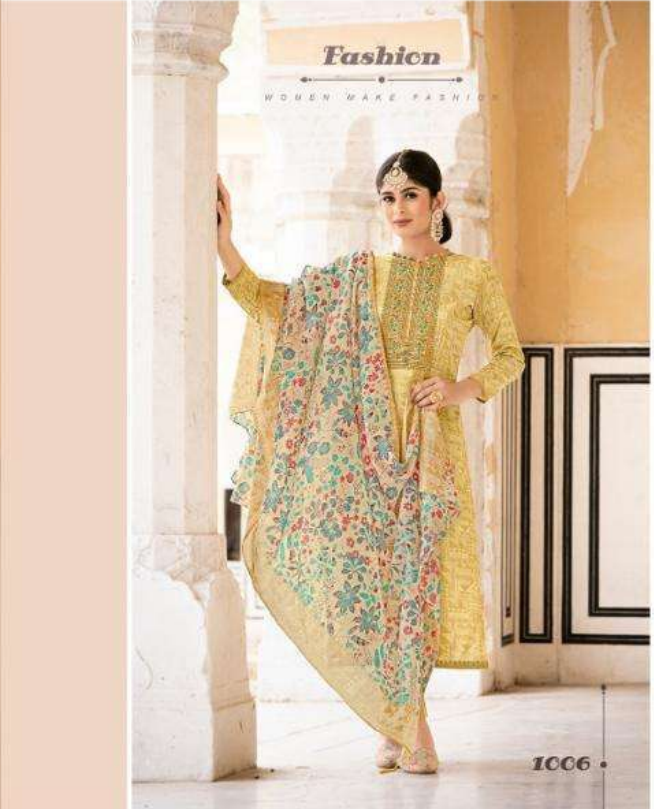

NASHEEN

NASHEEN

Dreams

SONIT DESIGN CLOTHES . I DESIGN DREAMS

• 1005

• 1007

Style

"FASHIONS FADE, STYLE IS ETERNAL"

Trendy

ALKA TALEKAR/STYLING

Delicate
HOW FANTASTIC IS SHE

ICCI •

Vogue

EMERSE THE JOURNEY

1001

1002