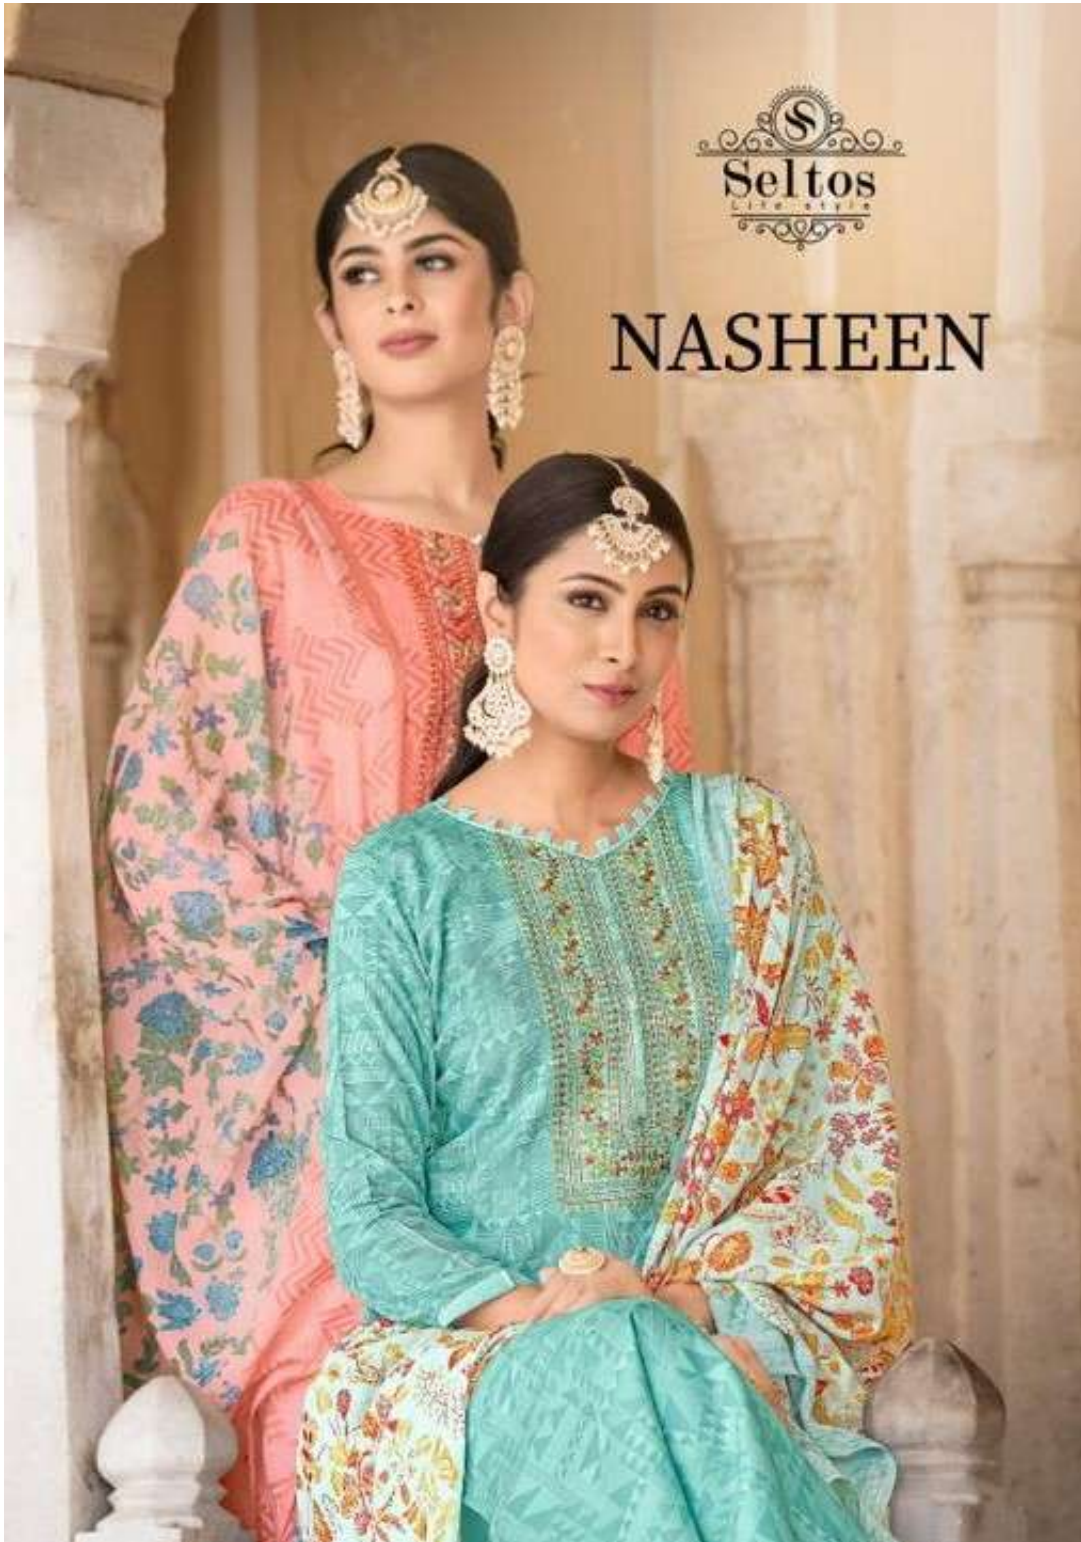

NASHEEN

NASHEEN

Dreams

SONIT DESIGN CLOTHES . I DESIGN DREAMS

• 1005

• 1007

Style

"FASHIONS FADE, STYLE IS ETERNAL"

Trendy

ALKA TALEKAR/STYLING

Delicate
HOW FANTASTIC IS SHE

ICCI •

Vogue

EMERSE THE JOURNEY

1001

1002