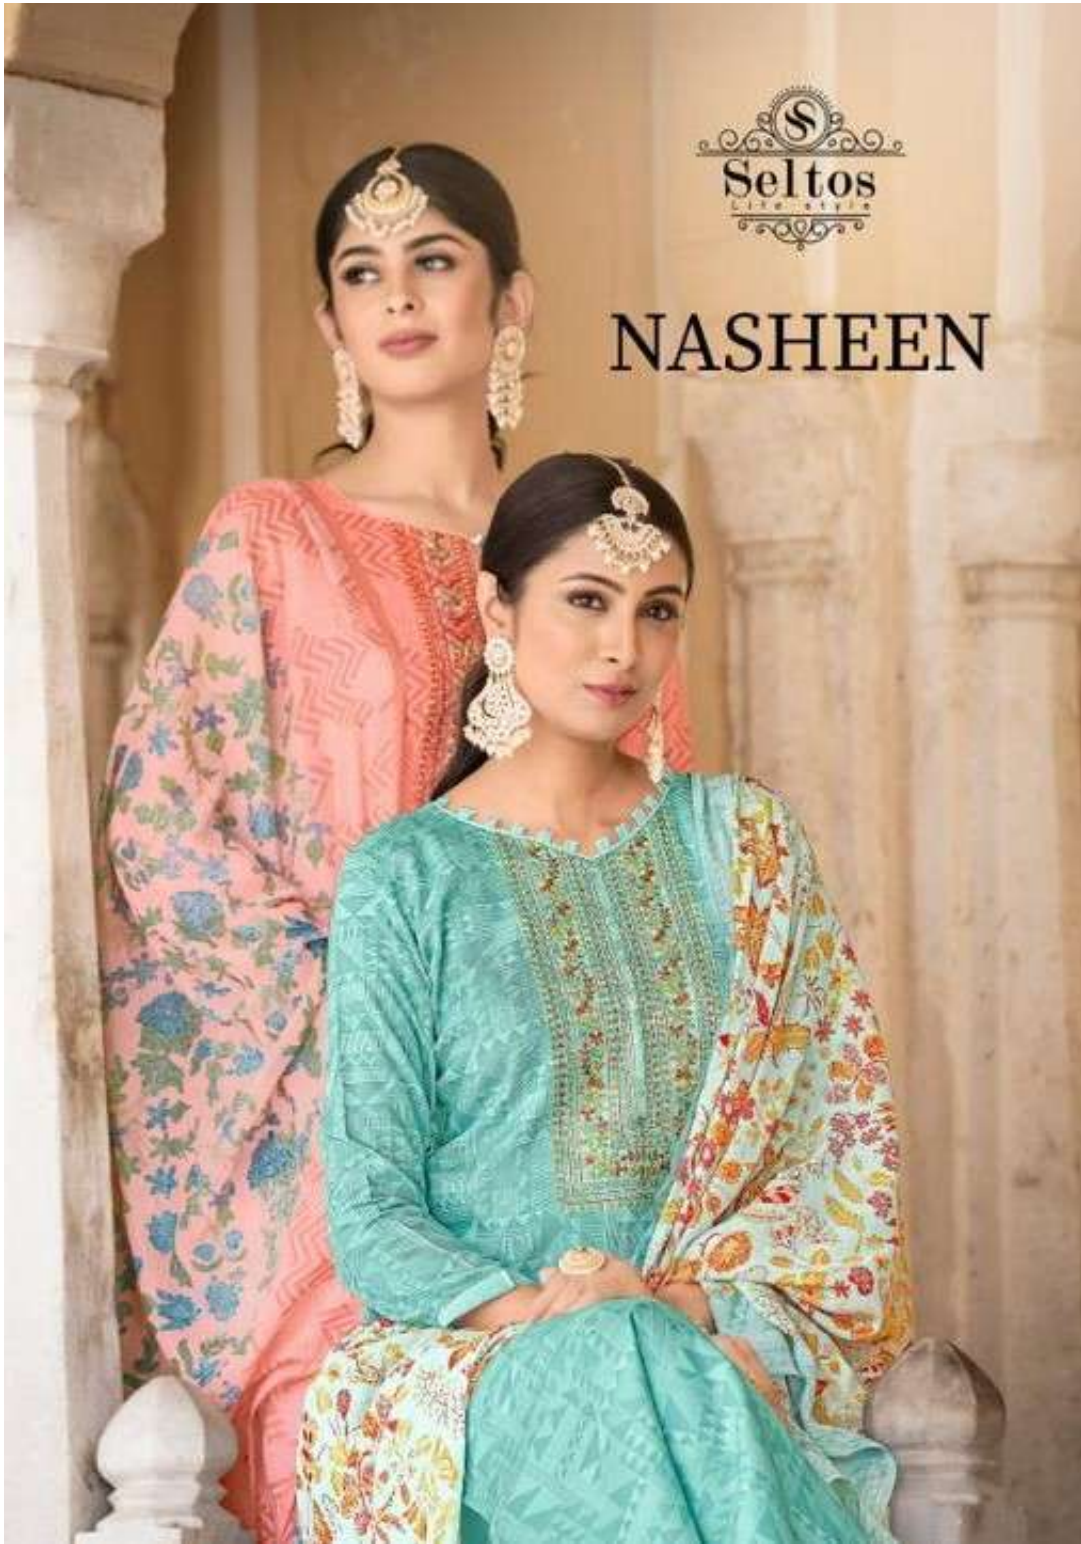

NASHEEN

NASHEEN

Dreams

SONIT DESIGN CLOTHES . I DESIGN DREAMS

• 1005

• 1007

Style

"FASHIONS FADE, STYLE IS ETERNAL"

Trendy

ALKA TALEKAR/STYLING

Delicate
HOW FANTASTIC IS SHE

ICCI •

Vogue

EMERSE THE JOURNEY

1001

1002