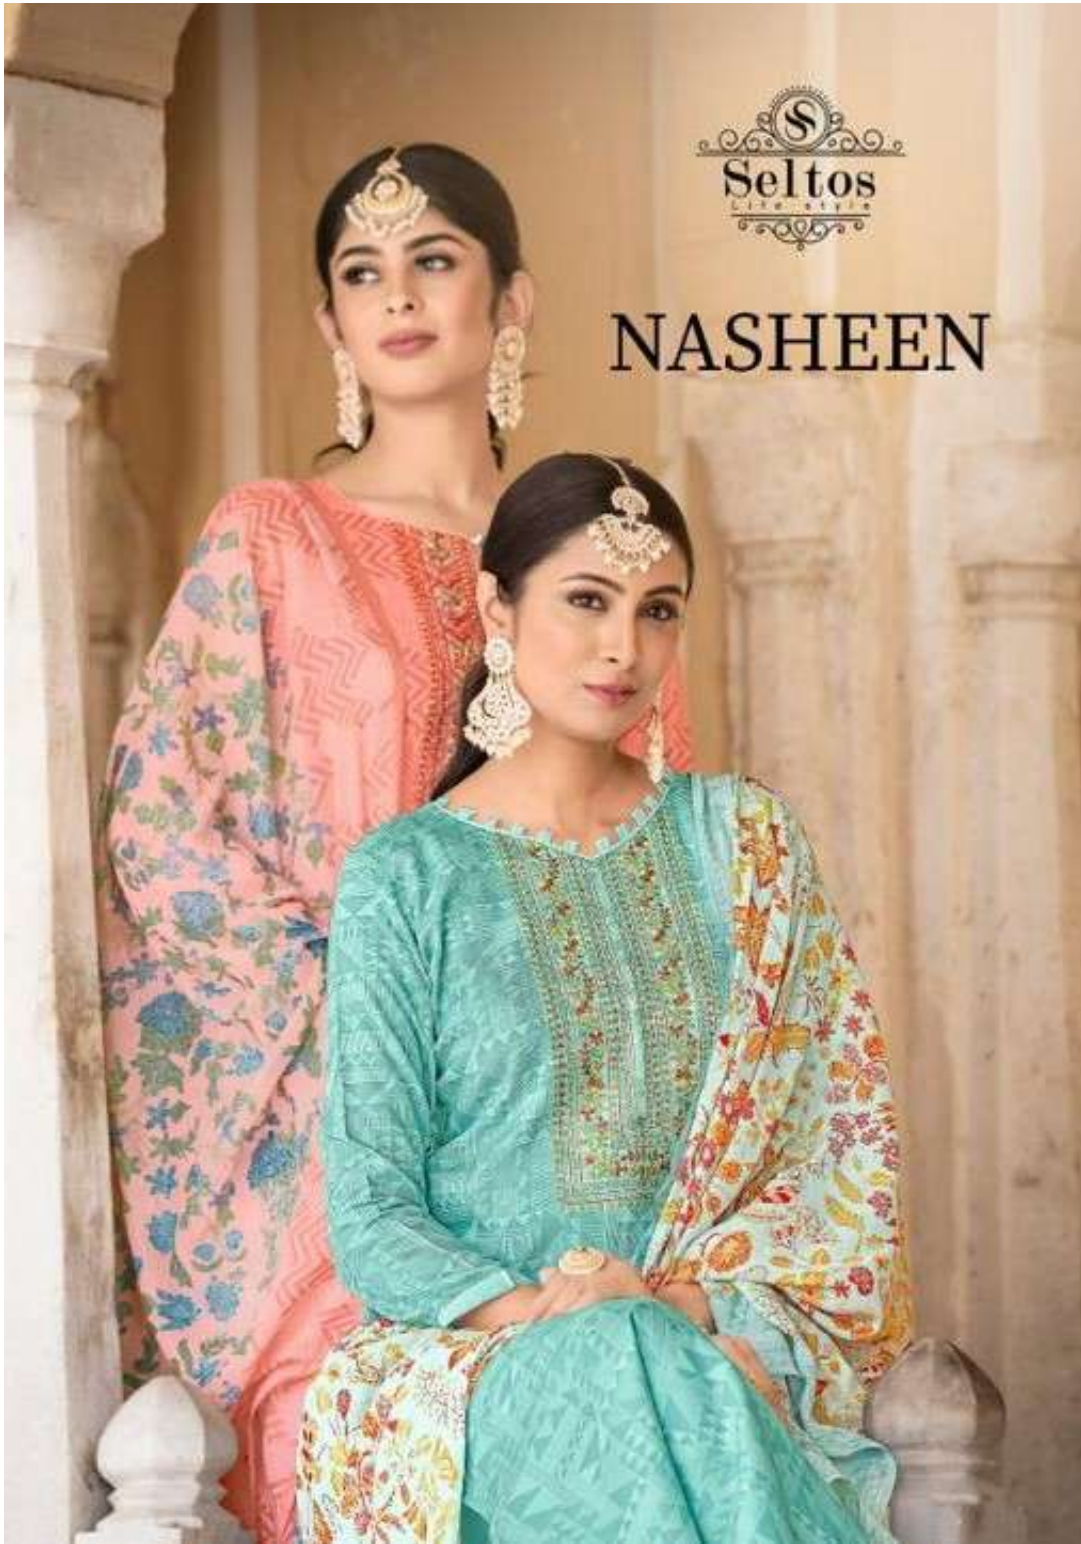

# NASHEEN

# NASHEEN

Dreams

SONIT DESIGN CLOTHES . I DESIGN DREAMS

• 1005

• 1007

Style

"FASHIONS FADE, STYLE IS ETERNAL"

Trendy

ALKA TALEKAR/STYLING

*Delicate*  
HOW FANTASTIC IS SHE

ICCI •

Vogue

EMERSE THE JOURNEY

1001

1002

1005