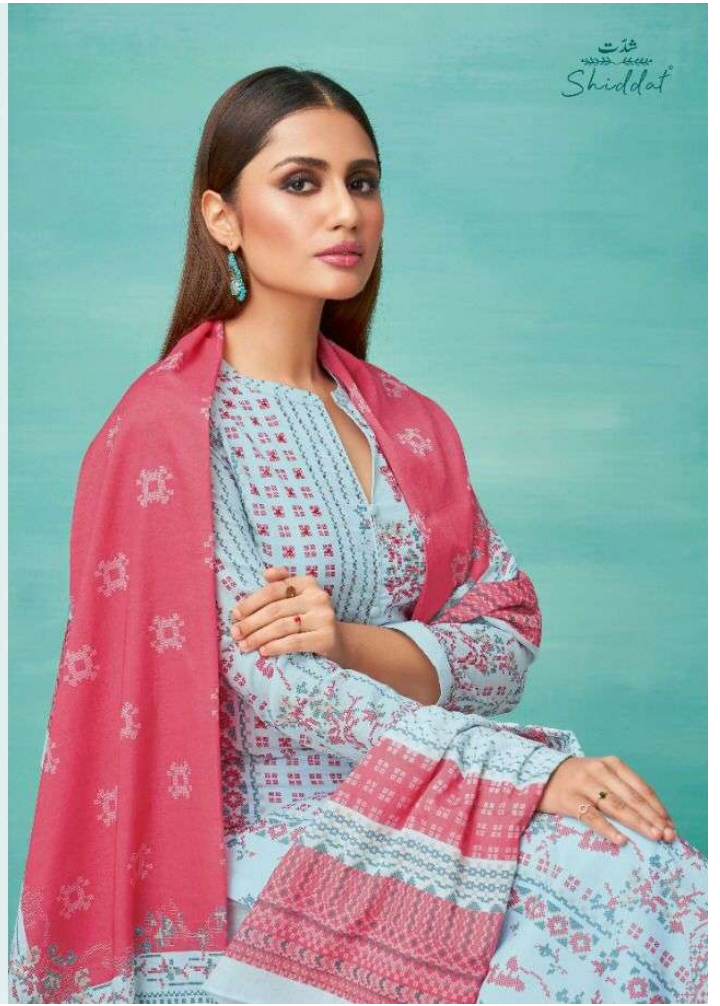

شِدَّت
Shiddat®
A PRODUCT OF
Esta®
MEDICALS

Crosstitch

شِدَّت
Shiddat®
A PRODUCT OF
Esta®
DESIGNS

Crosstitch

شیدت
Shiddat

102

شیدت
Shiddat

شیدت
101

شیدت
Shiddat
Crystal
104

105

PRICE LIST

D.NO	DESCRIPTION	RATE
101 to 110	<p>SHIRT BLOCK PRINTED COTTON LAWN WITH HANDWORK</p> <p>DUPATTA BLOCK PRINTED COTTON MAL</p> <p>SALWAR DYED COTTON CAMBRIC</p>	1195/-