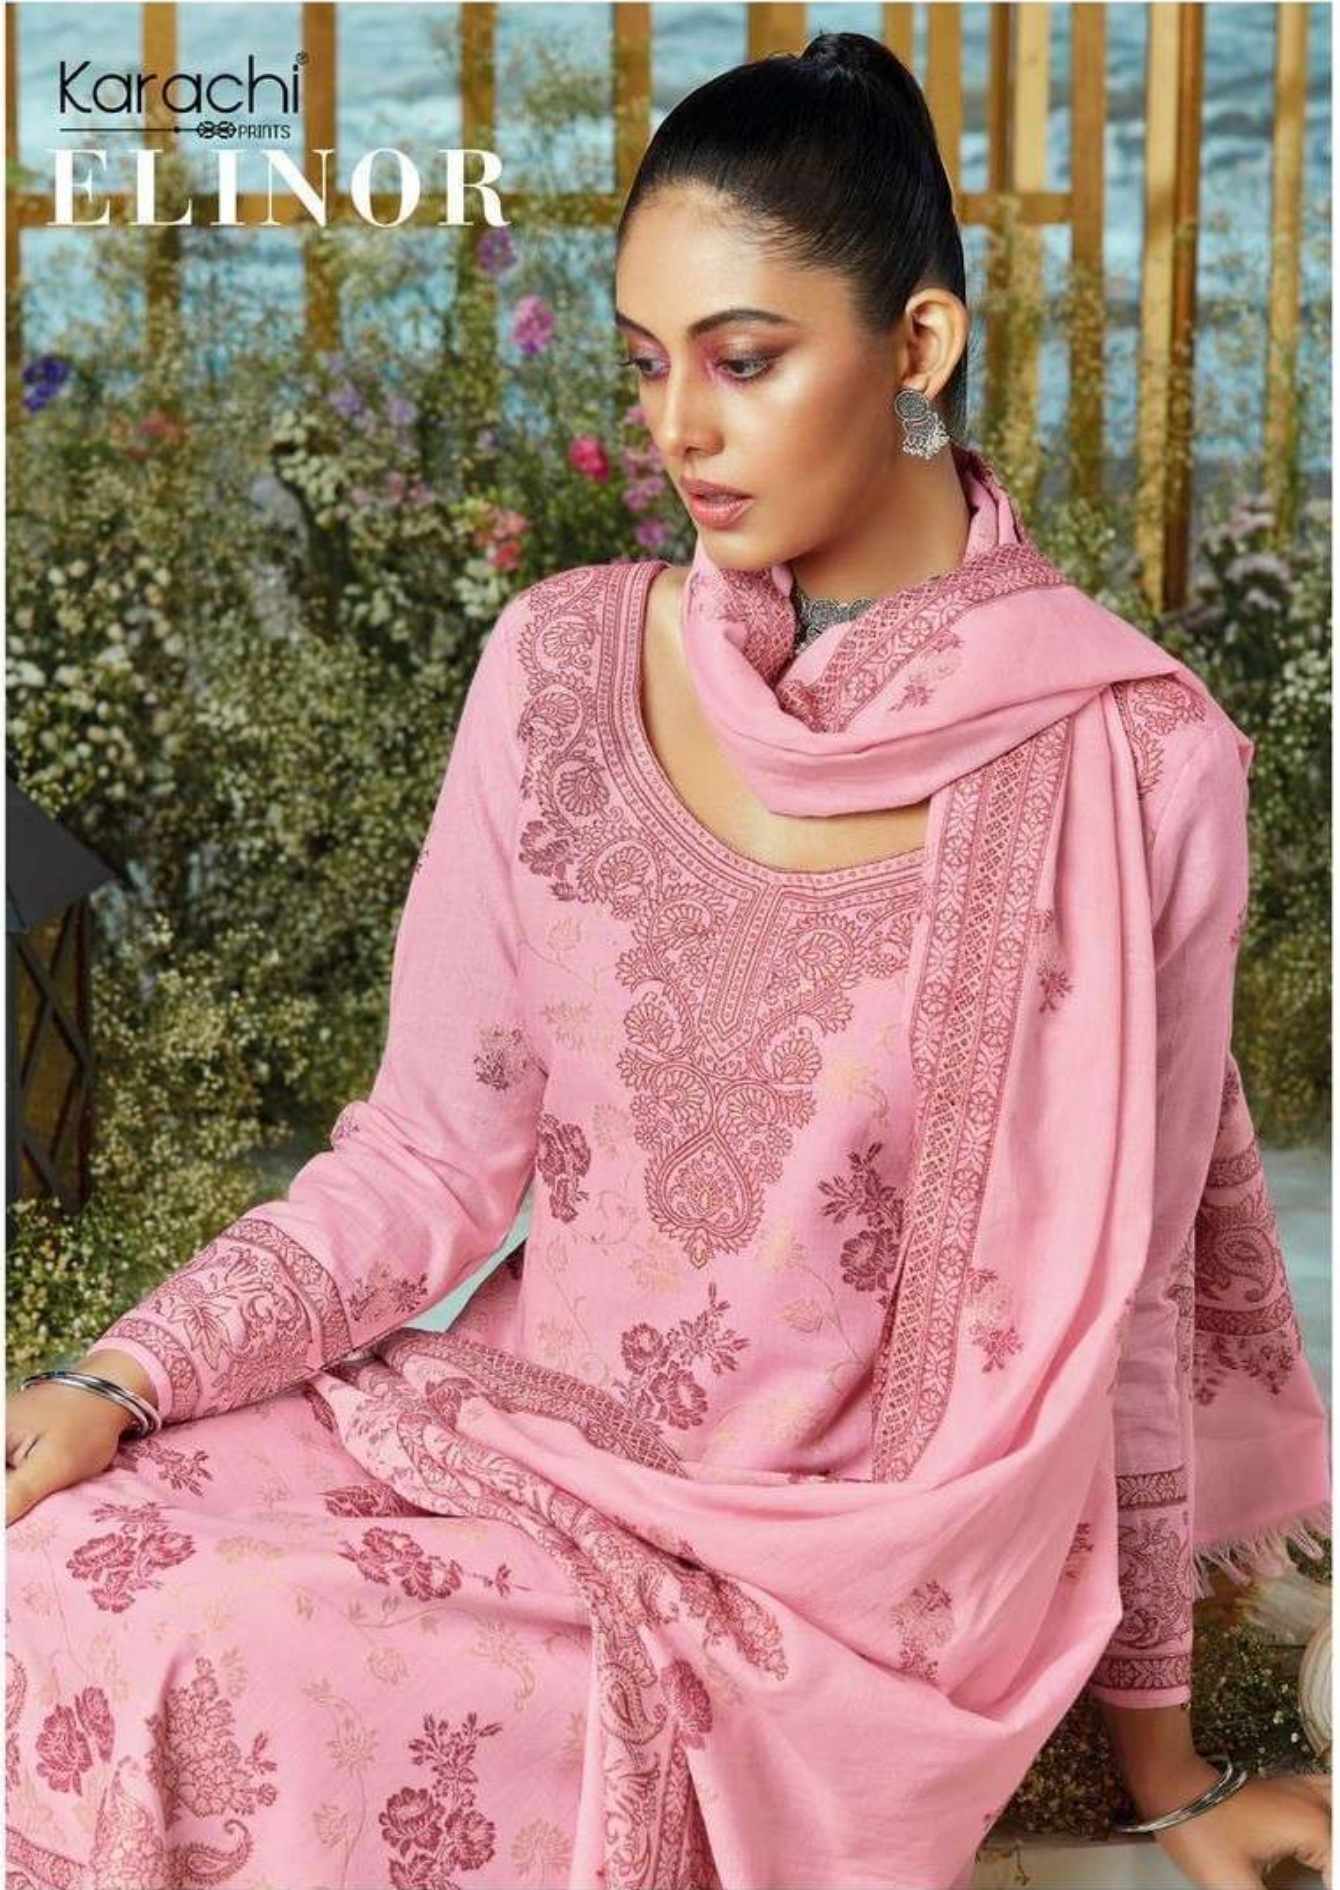

Karachi®
PRINTS

ELINOR