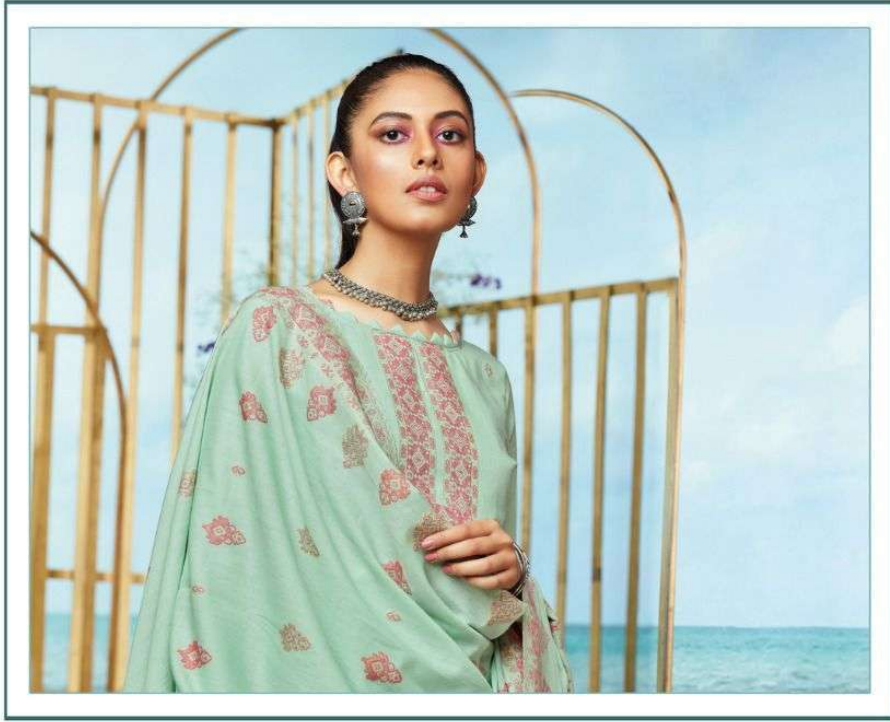

# ELINOR

DISIGN NO : 101 TO 106 ( TOTAL DESIGN - 06 )

RATE : 1525 PER PIECE

TOTAL AMOUNT : 9150 /- +GST

KURTA - Pure Lawn Cotton With Weaving Jecquard

SALWAAR - Pure Cotton Dyed

CHUNNI - Pure Lawn Cotton With Weaving Jecquard