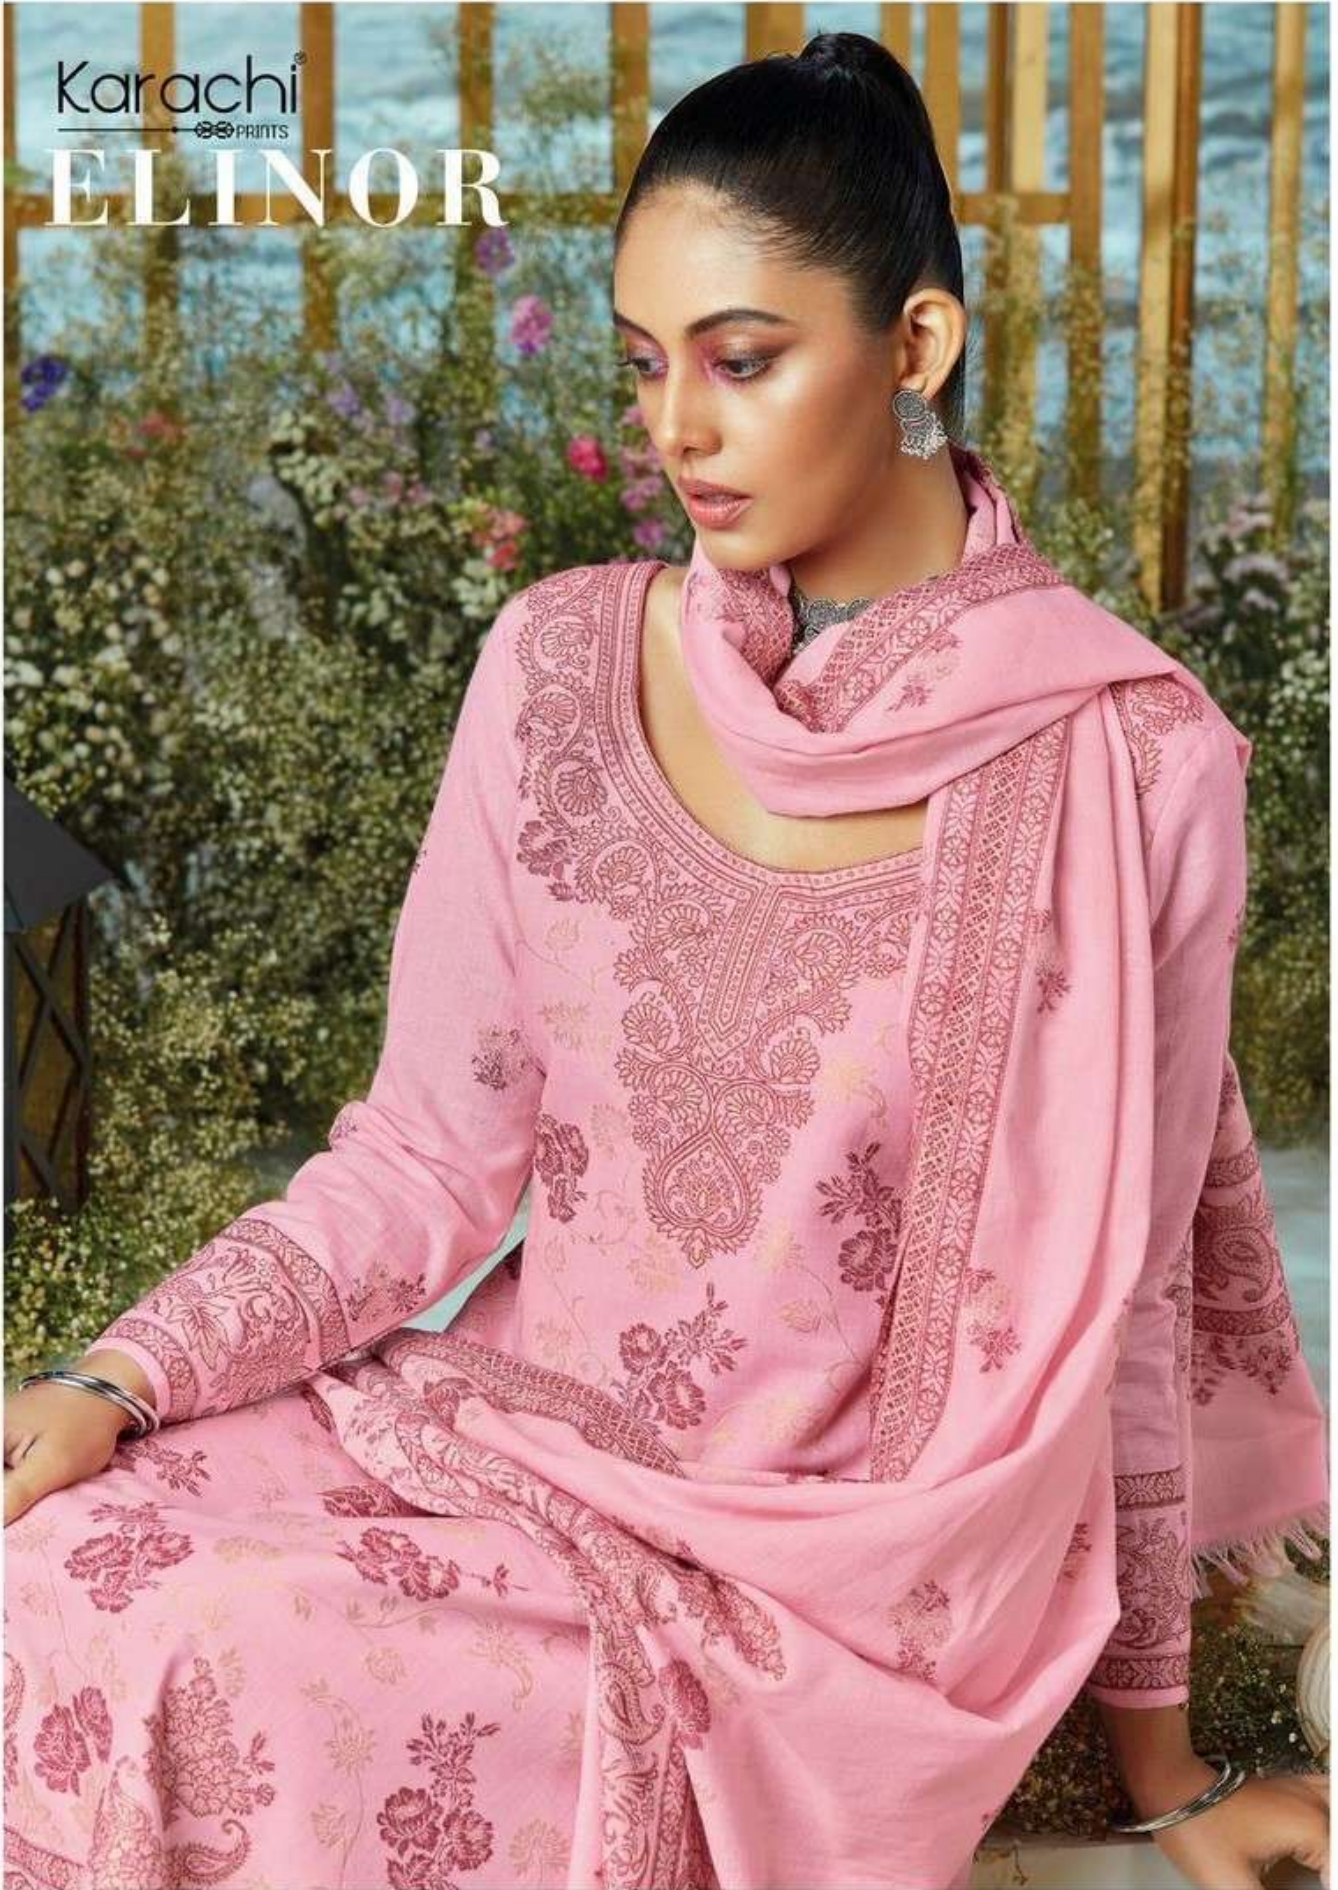

Karachi®
PRINTS

ELINOR