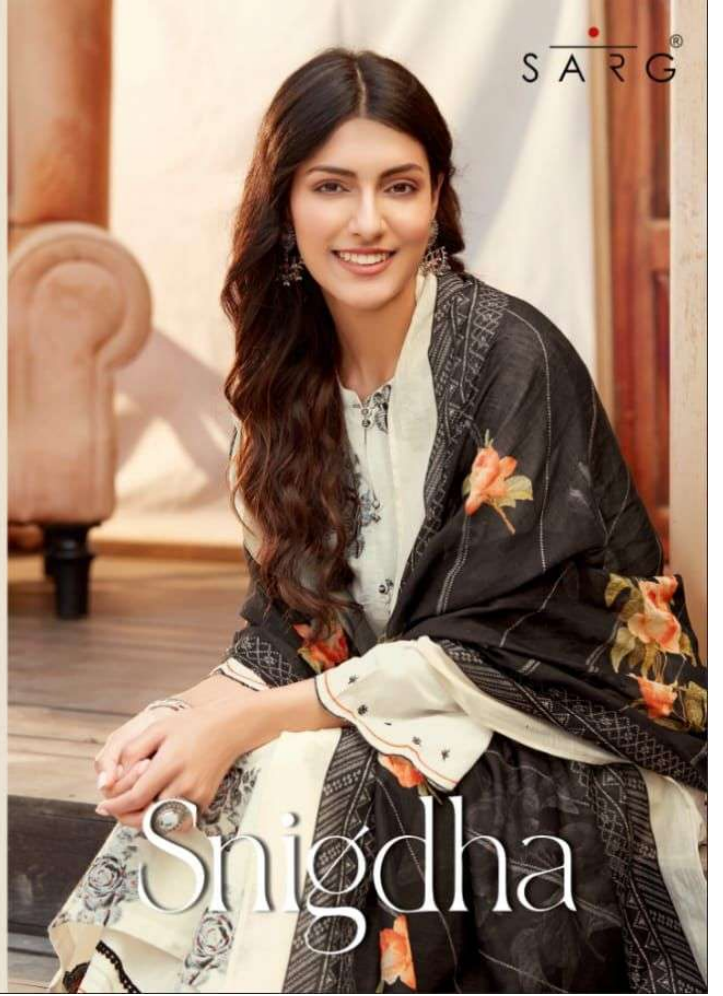

RATE LIST

H S N CODE - 540834

DESIGN NO

565

580

530

585

535

DESCRIPTION

TOP - FANCY JACQUARD FRONT WITH CAMBRIC COMB
BACK & SLEEVE WITH HAND WORK
BOTTOM - CAMBRIC COMB EMBROIDERY PALAZZO
DUPATTA - PURE LINEN DUPATTA DIGITAL PRINTED

{ RATE }
{ RS, 1895/- }

TOTAL SUITS = 5 TOTAL AMOUNT - 9475/- AVG. RATE - 1895/-

Sale Office : Basement, Krishna Textile Market Nr. J.J. A/C Market, Ring Road,

Surat - 395002, Gujarat (INDIA) Mob : +91 98241 31969

Email: sarg@gmail.com

SARG®