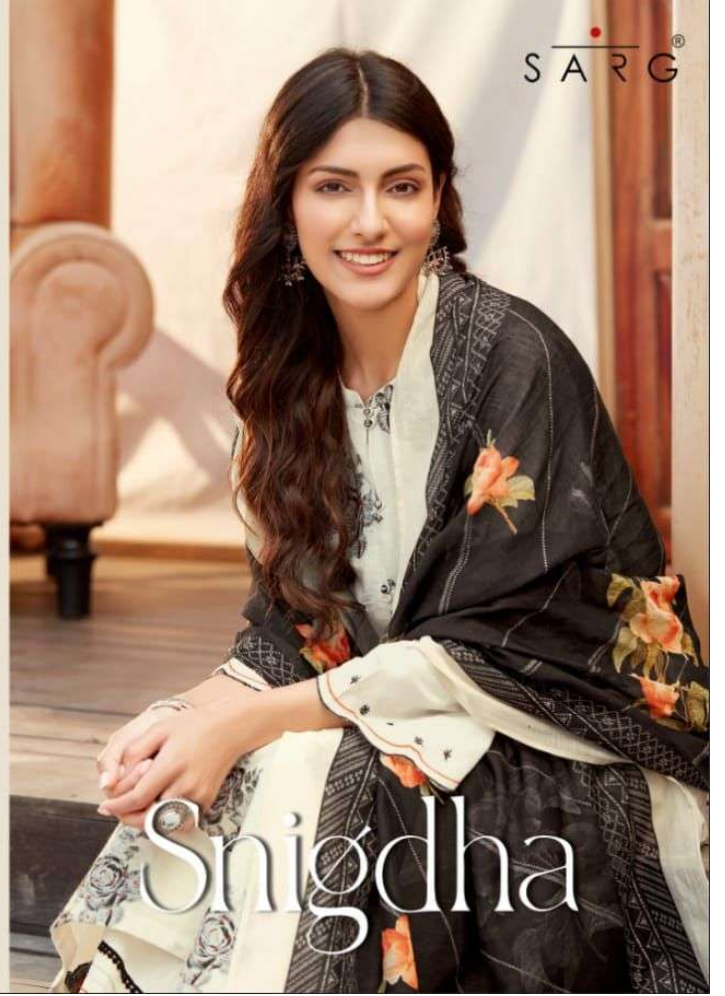

RATE LIST

H S N CODE - 540834

DESIGN NO

565

580

530

585

535

DESCRIPTION

TOP - FANCY JACQUARD FRONT WITH CAMBRIC COMB
BACK & SLEEVE WITH HAND WORK
BOTTOM - CAMBRIC COMB EMBROIDERY PALAZZO
DUPATTA - PURE LINEN DUPATTA DIGITAL PRINTED

{ RATE }
{ RS, 1895/- }

TOTAL SUITS = 5 TOTAL AMOUNT - 9475/- AVG. RATE - 1895/-

Sale Office : Basement, Krishna Textile Market Nr. J.J. A/C Market, Ring Road,

Surat - 395002, Gujarat (INDIA) Mob : +91 98241 31969

Email: sarg@gmail.com

SARG®