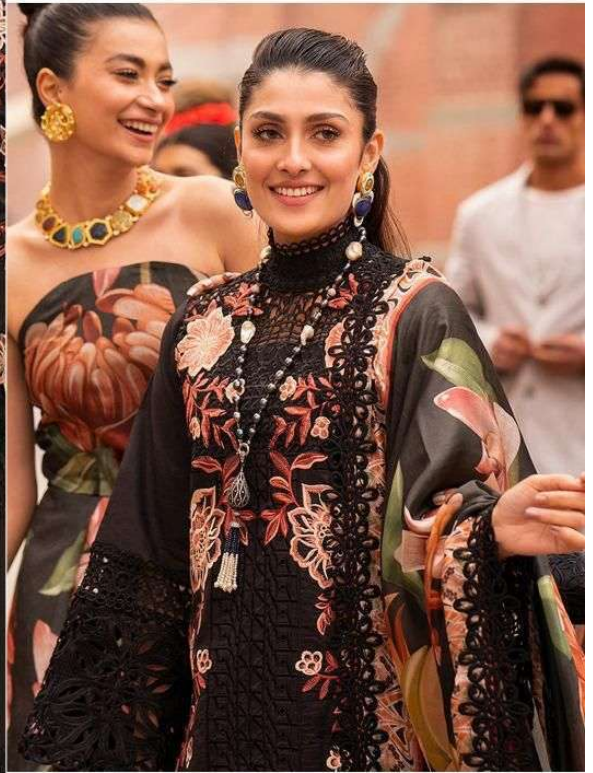

TOP - LAWN COTTON HEAVY EMBROIDRED

BOTTOM - SEMI LAWN

DUPATTA - HEAVY CHIFFON DIGITAL PRINTED