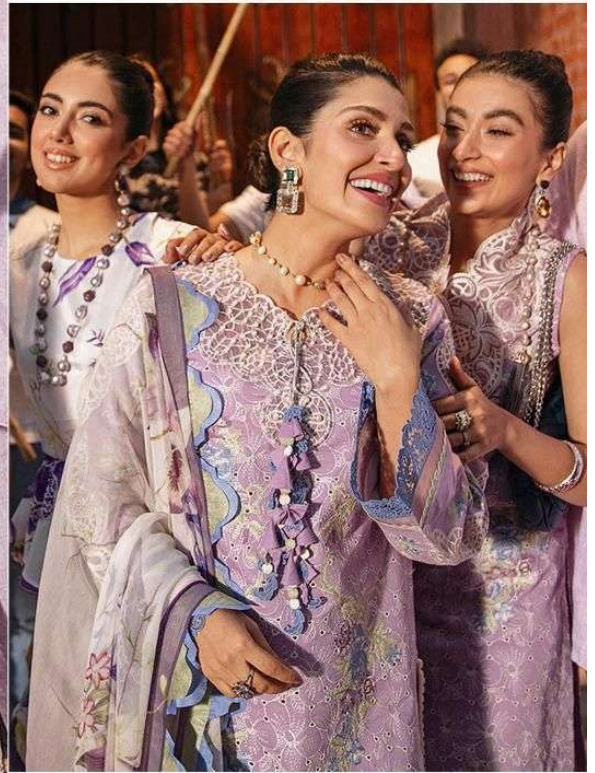

TOP - LAWN COTTON HEAVY EMBROIDRED

BOTTOM - SEMI LAWN

DUPATTA - HEAVY CHIFFON DIGITAL PRINTED

*Serene*  
Pakistani Suits

D.NO.40004

A BRAND BY **ME** MEGHA EXPORT

TOP - LAWN COTTON HEAVY EMBROIDRED

BOTTOM - SEMI LAWN

DUPATTA - HEAVY CHIFFON DIGITAL PRINTED

*Serene*  
Pakistani Suit  
A BRAND BY **ME** MEGHA EXPORT

D.NO.40003

TOP - LAWN COTTON HEAVY EMBROIDRED  
BOTTOM - SEMI LAWN WITH BOTTOM PATCH  
DUPATTA - HEAVY CHIFFON DIGITAL PRINTED

*Serene*  
Pakistani Suit  
A BRAND BY **ME** MEGHA EXPORT

D.NO.40001

TOP - LAWN COTTON HEAVY EMBROIDRED

BOTTOM - SEMI LAWN

DUPATTA - HEAVY CHIFFON DIGITAL PRINTED

*Serene*  
Pakistani Suit

D.NO.40005

A BRAND BY **ME** MEGHA EXPORT

TOP - LAWN COTTON HEAVY EMBROIDRED

BOTTOM - SEMI LAWN

DUPATTA - HEAVY CHIFFON DIGITAL PRINTED

*Serene*  
Pakistani Suit  
A BRAND BY **ME** MEGHA EXPORT

D.NO.40002

TOP - LAWN COTTON HEAVY EMBROIDRED

BOTTOM - SEMI LAWN