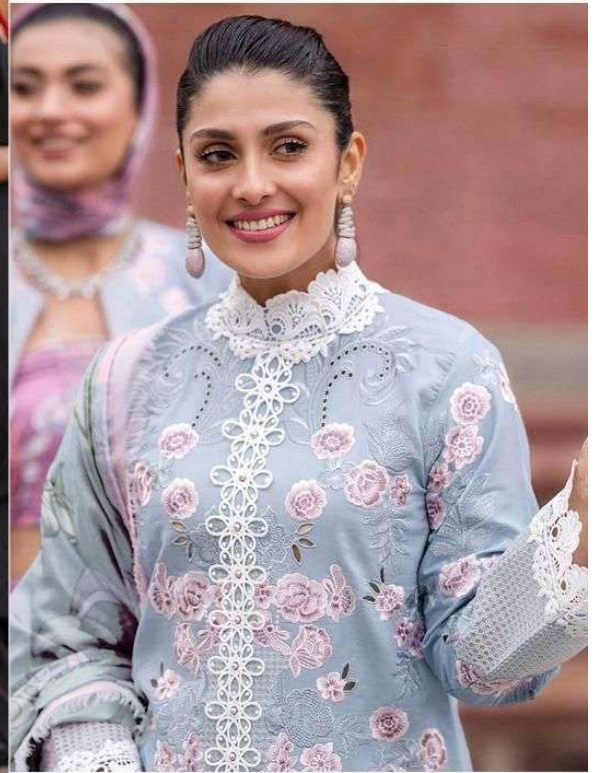

D.NO.40005

TOP - LAWN COTTON HEAVY EMBROIDRED

BOTTOM - SEMI LAWN

DUPATTA - HEAVY CHIFFON DIGITAL PRINTED

Serene
Pakistani Suit
A BRAND BY **ME** MEGHA EXPORT

D.NO.40002

TOP - LAWN COTTON HEAVY EMBROIDRED

BOTTOM - SEMI LAWN