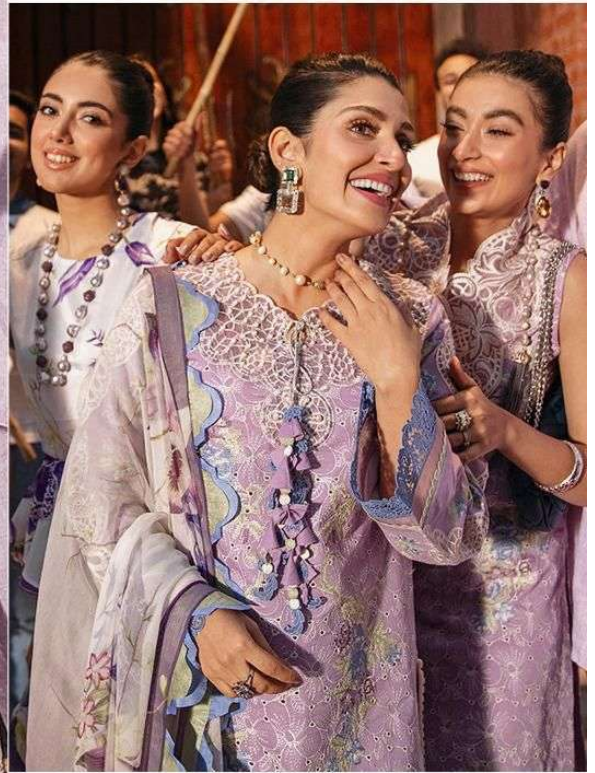

TOP - LAWN COTTON HEAVY EMBROIDRED

BOTTOM - SEMI LAWN

DUPATTA - HEAVY CHIFFON DIGITAL PRINTED

Serene
Pakistani Suits

D.NO.40004

A BRAND BY **ME** MEGHA EXPORT

TOP - LAWN COTTON HEAVY EMBROIDRED

BOTTOM - SEMI LAWN

DUPATTA - HEAVY CHIFFON DIGITAL PRINTED

Serene
Pakistani Suit
A BRAND BY **ME** MEGHA EXPORT

D.NO.40003

TOP - LAWN COTTON HEAVY EMBROIDRED
BOTTOM - SEMI LAWN WITH BOTTOM PATCH
DUPATTA - HEAVY CHIFFON DIGITAL PRINTED

Serene
Pakistani Suit
A BRAND BY **ME** MEGHA EXPORT

D.NO.40001

TOP - LAWN COTTON HEAVY EMBROIDRED

BOTTOM - SEMI LAWN

DUPATTA - HEAVY CHIFFON DIGITAL PRINTED

Serene
Pakistani Suit
A BRAND BY **ME** MEGHA EXPORT

D.NO.40005

TOP - LAWN COTTON HEAVY EMBROIDRED

BOTTOM - SEMI LAWN

DUPATTA - HEAVY CHIFFON DIGITAL PRINTED

Serene
Pakistani Suit
A BRAND BY **ME** MEGHA EXPORT

D.NO.40002

TOP - LAWN COTTON HEAVY EMBROIDRED

BOTTOM - SEMI LAWN