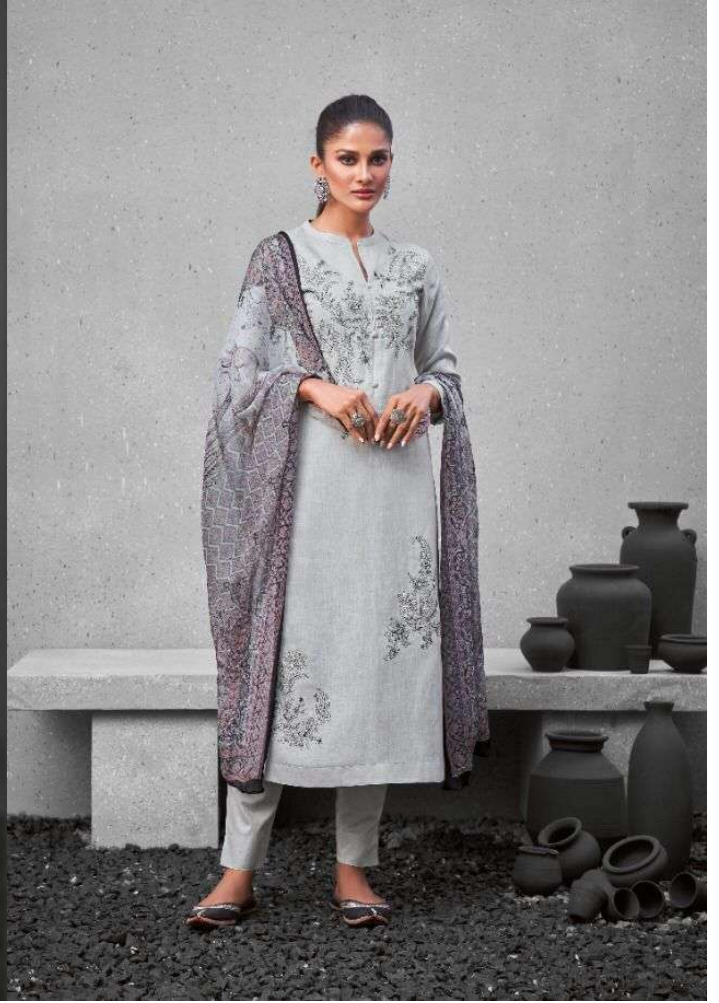

شیدت
Shiddat

104