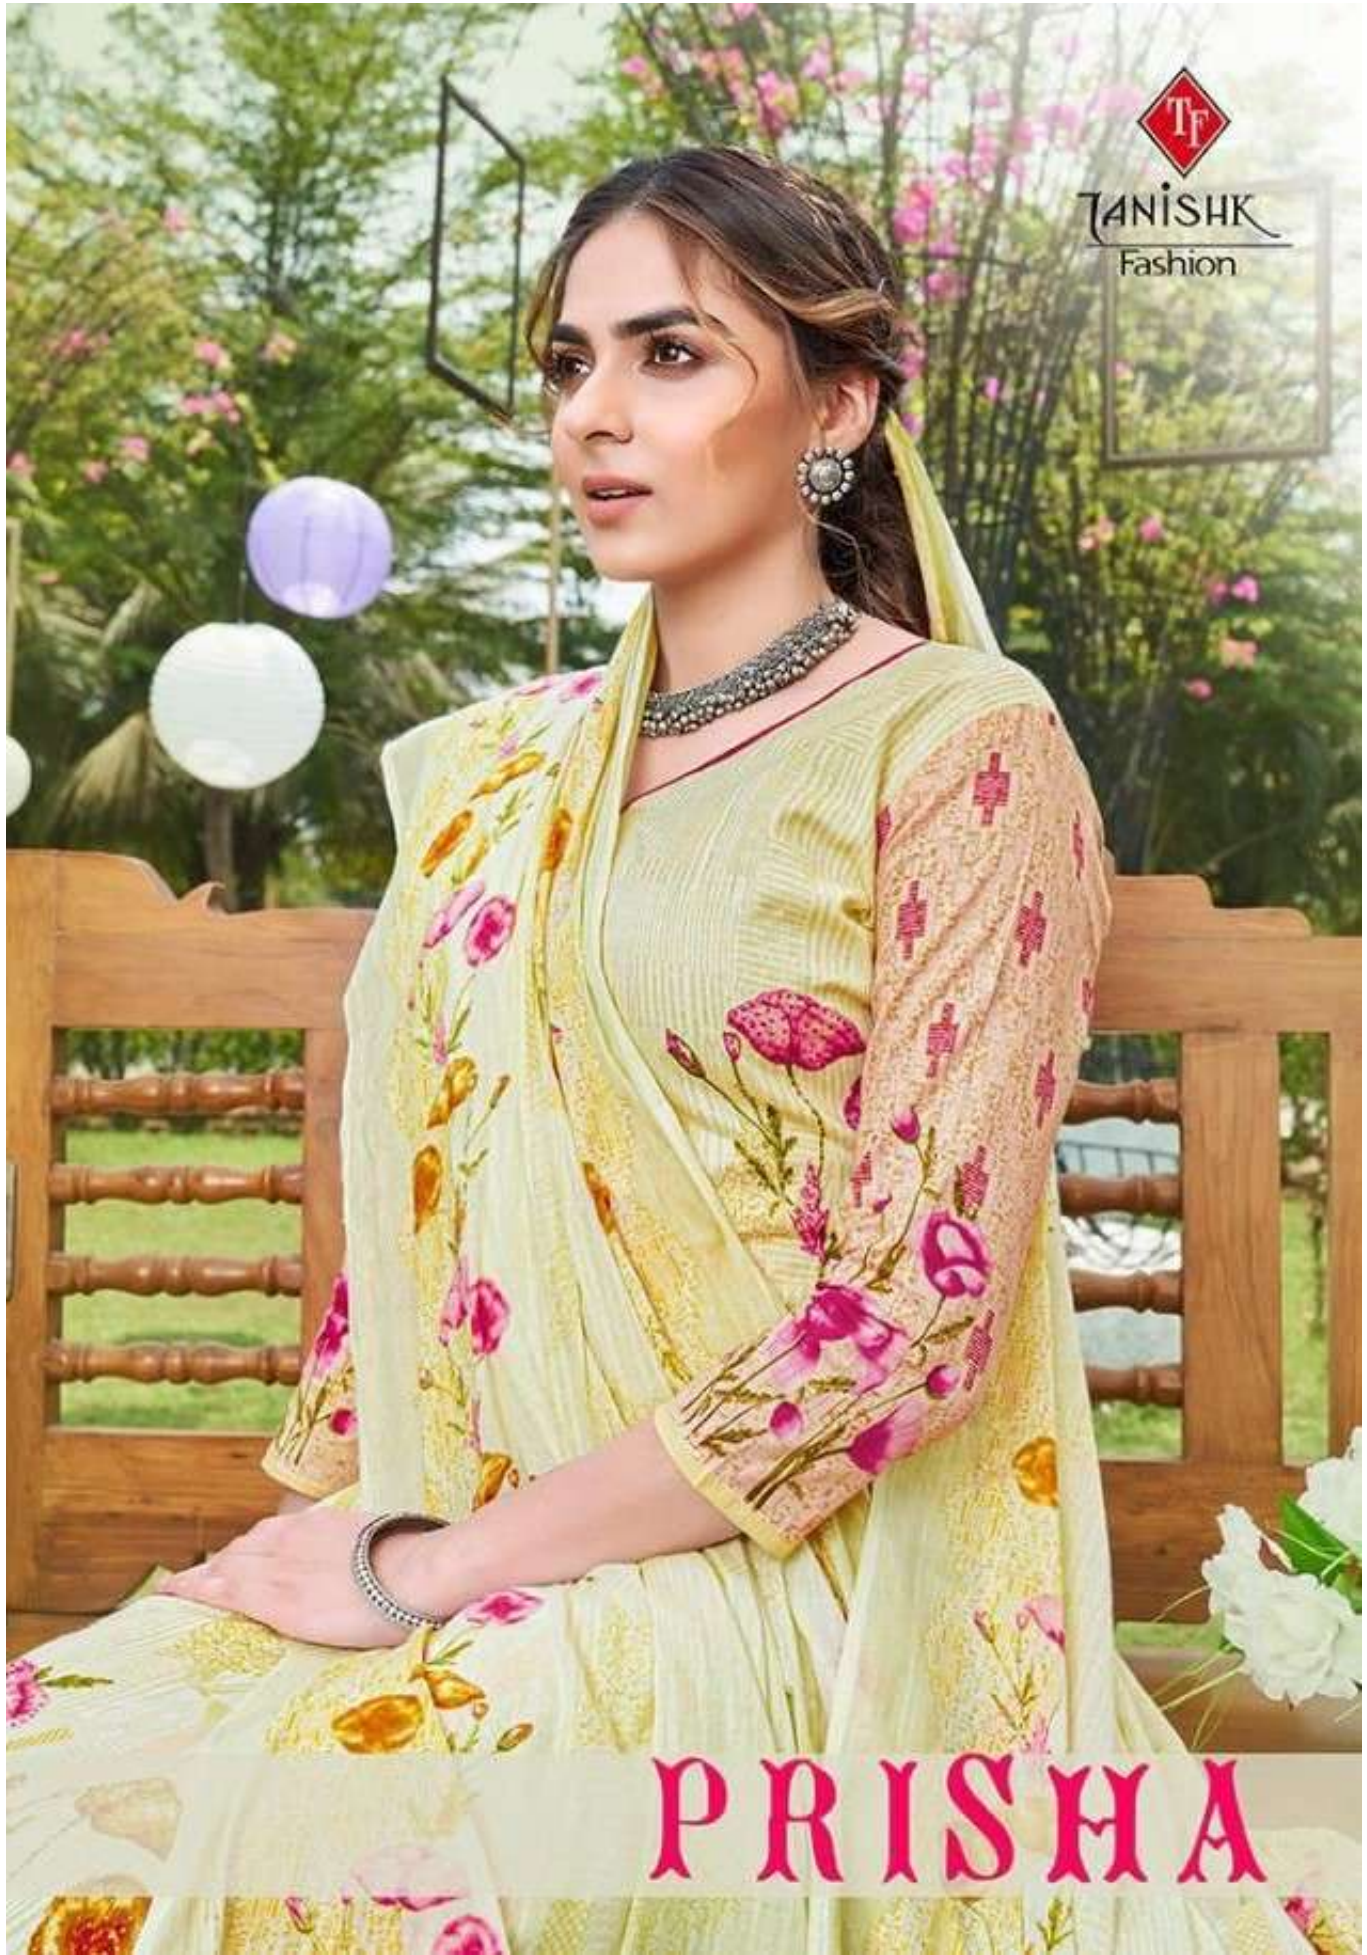

TANISHK
Fashion

PRISHA

TANISHK
Fashion

PRISHA

MAJESTIC
SHADE

sunshiny pink, weathered beige and romantic maroon
green perfect combination of sense and sensibility

When you don't dress like everyone else, you don't have to think like everyone else.