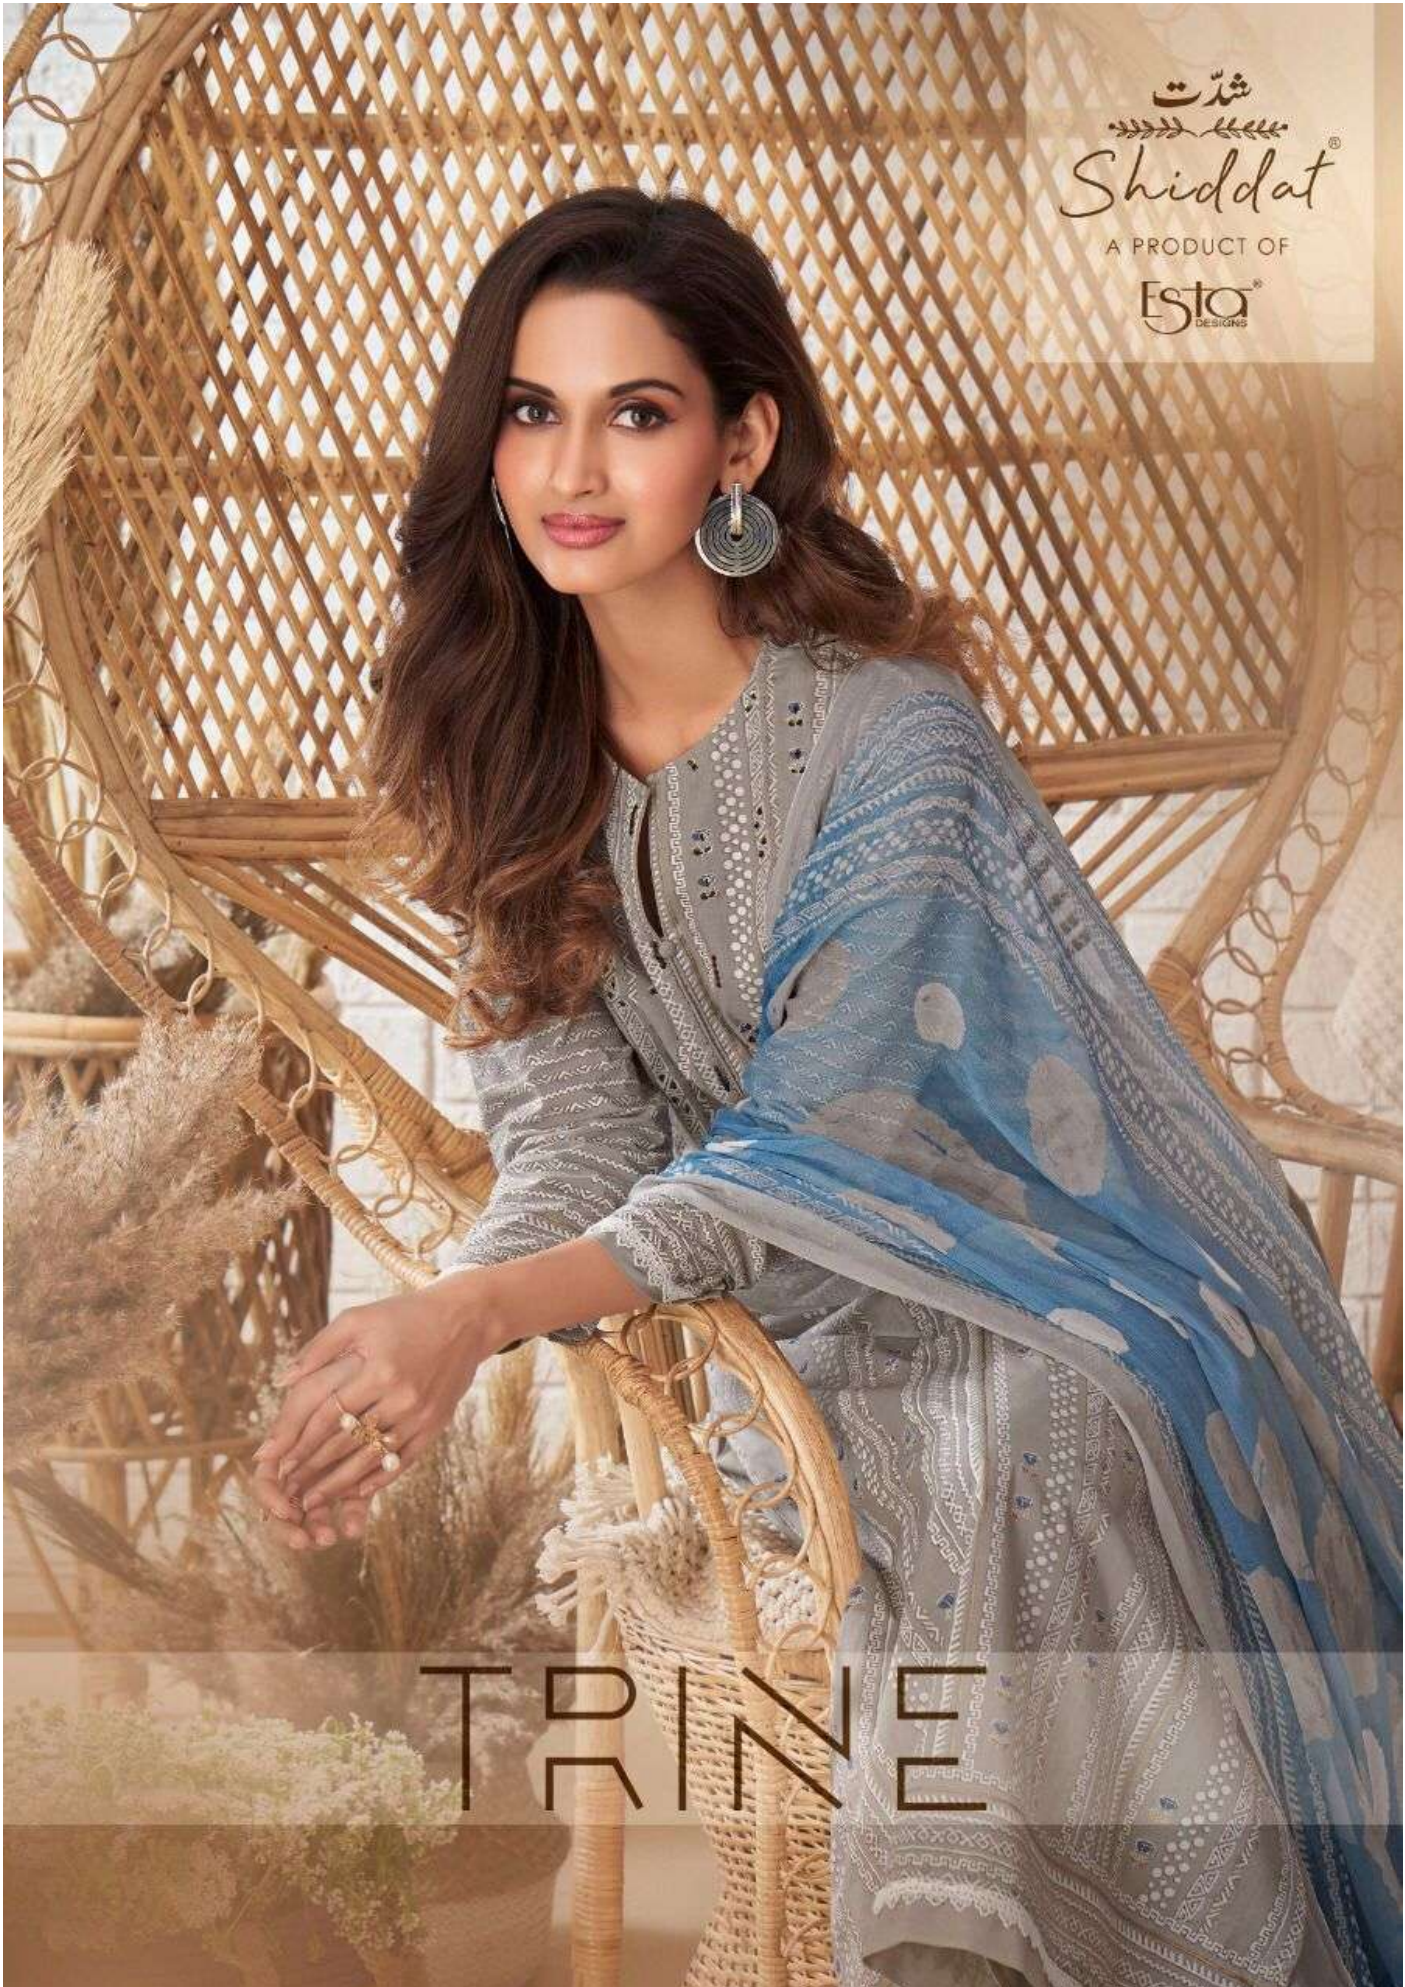

شَدَّت
Shiddat®
A PRODUCT OF
Esta®
DESIGNS

TRINE

شَدَّت
Shiddat®
A PRODUCT OF
Esta®
DESIGNS

TRINE

شیدت
Shiddat
TRINE

1008

شیرت
Shiddat

شیدت
Shiddat

1006

شیدت
Shiddat

1007

1009

PRICE LIST

D.NO	DESCRIPTION	RATE
1001 TO 1010	<p>SHIRT BLOCK PRINTED COTTON CAMBRIC WITH KNOT WORK & LACE FOR DAMAN & SLEEVE</p> <p>DUPATTA DIGITAL PRINTED BAMBER CHIFFON</p> <p>SALWAR DYED COTTON CAMBRIC</p>	1295/-
TOTAL SUITS 10	TOTAL AMOUNT 12,950/-	AVG.RATE 1295/-