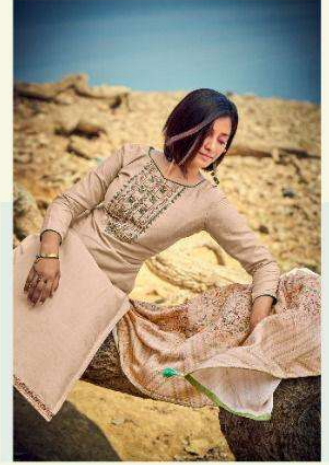

NISHANT
FASHION

JEEVIKA
VOL-2

NISHANT
FASHION

JEEVIKA
VOL-2

LIFE STYLE UPDATES

Kingani, belis, guley and multi-colored. Hand is holding whimsical scene. His woman's blossoms.

20006

20002

20005

STYLE STATEMENT

Get your season's new accent complements your fit with the design
the season

20003

20001

20004

20001

20002