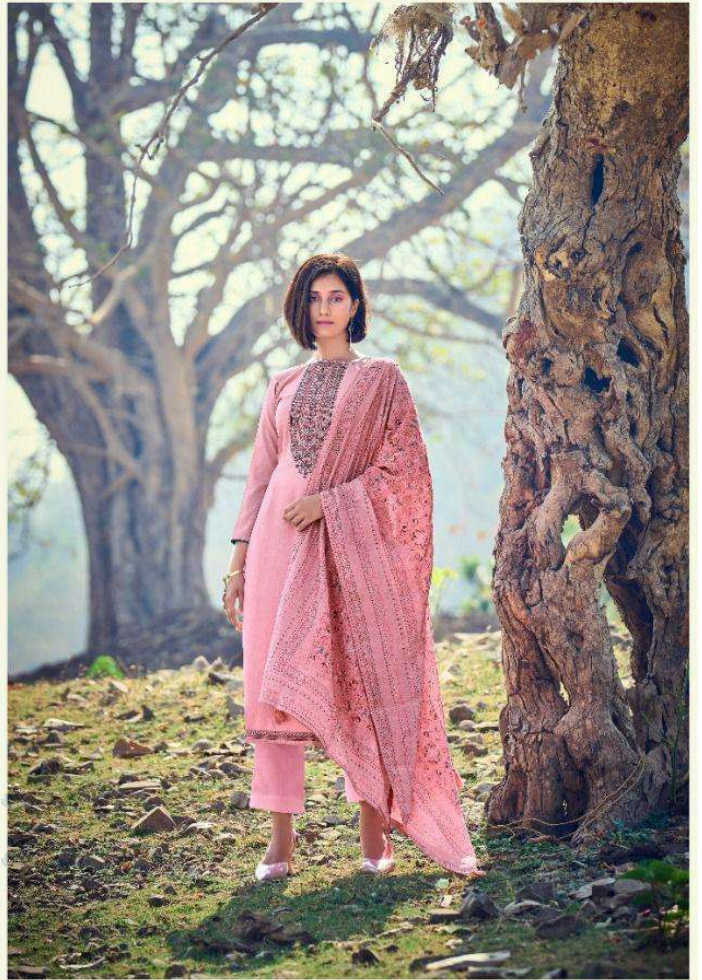

NISHANT
FASHION

JEEVIKA
VOL-2

NISHANT
FASHION

JEEVIKA
VOL-2

LIFE STYLE UPDATES

Kingani, belis, guley and multi-colored. Hand is holding whimsical scene. His woman's blossoms.

20006

20002

20005

STYLE STATEMENT

Get your season's new accent complements your fit with the design
the season

20003

20001

20004

20001

20002